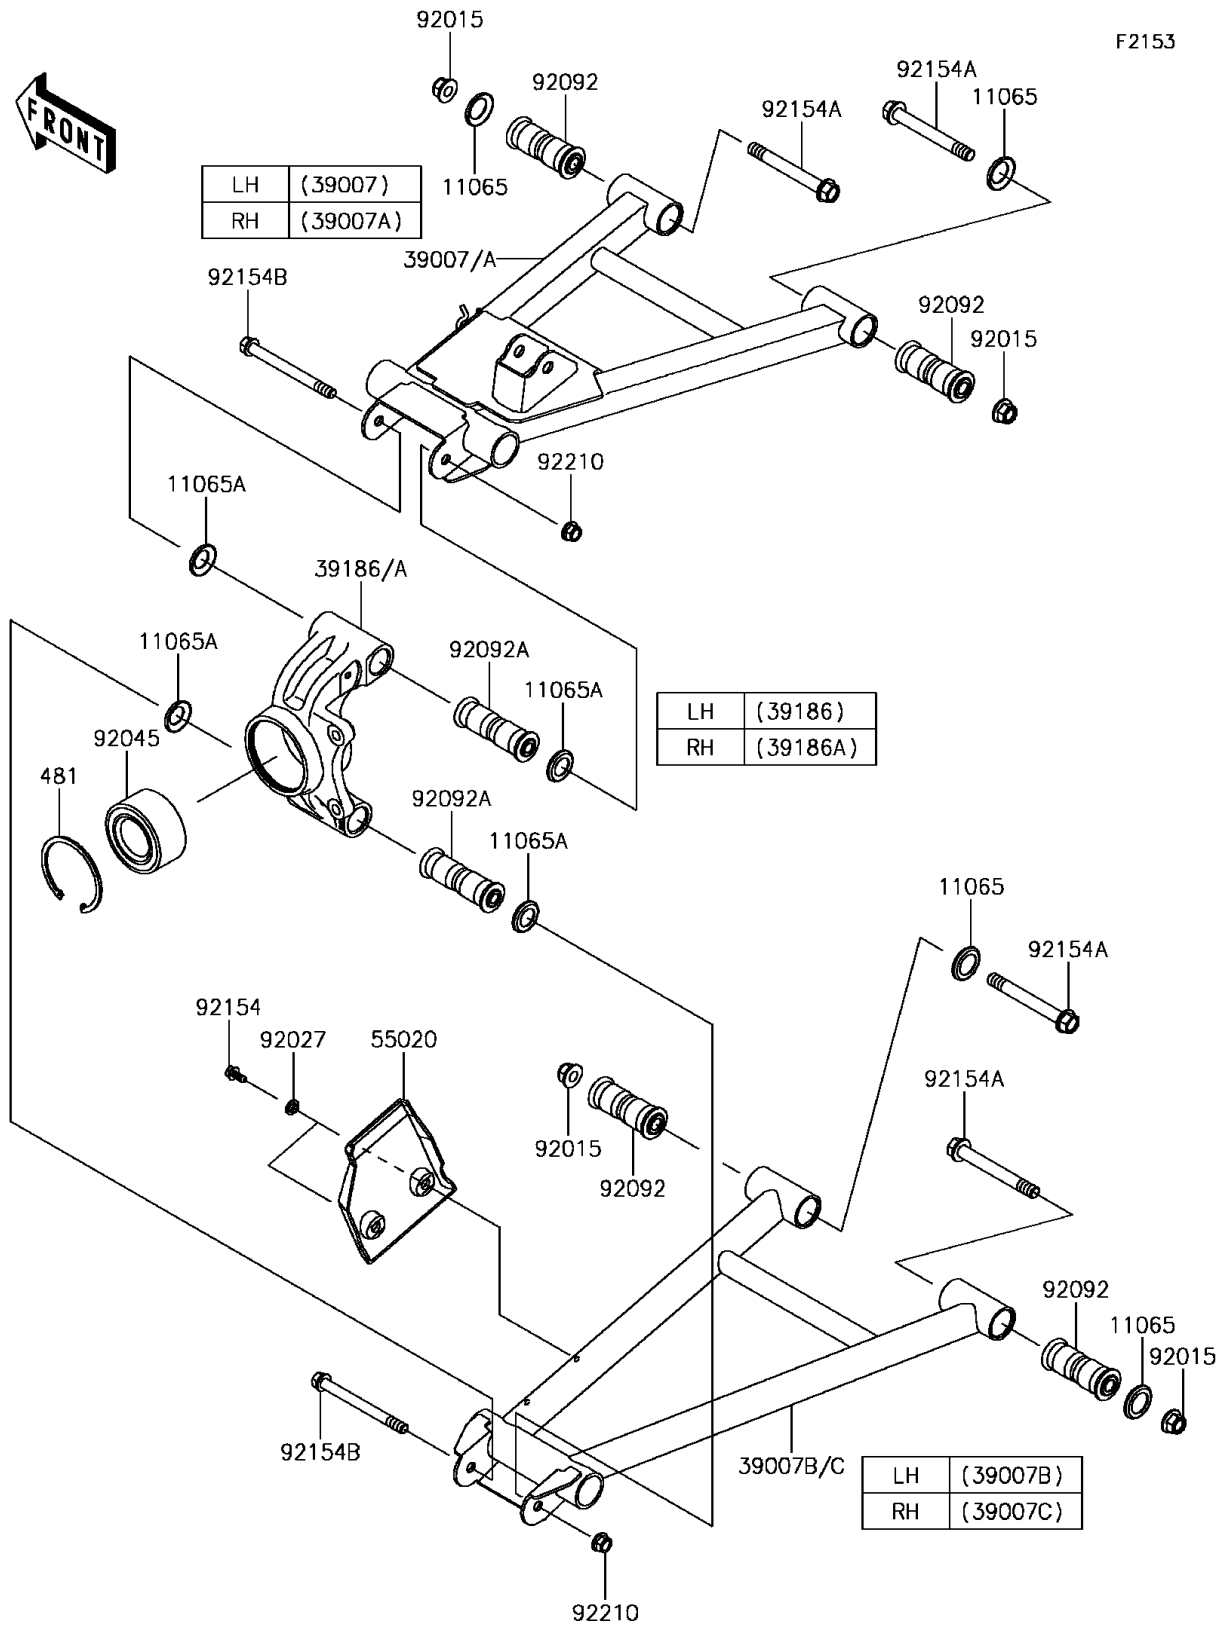

2017 MULE PRO-FXT™ RANCH EDITION

PARTS DIAGRAM

Rear Suspension

2017 MULE PRO-FXT™ RANCH EDITION

Kawasaki
Let the Good Times Roll®

PARTS LIST

Rear Suspension

ITEM NAME	PART NUMBER	QUANTITY
-----------	-------------	----------
