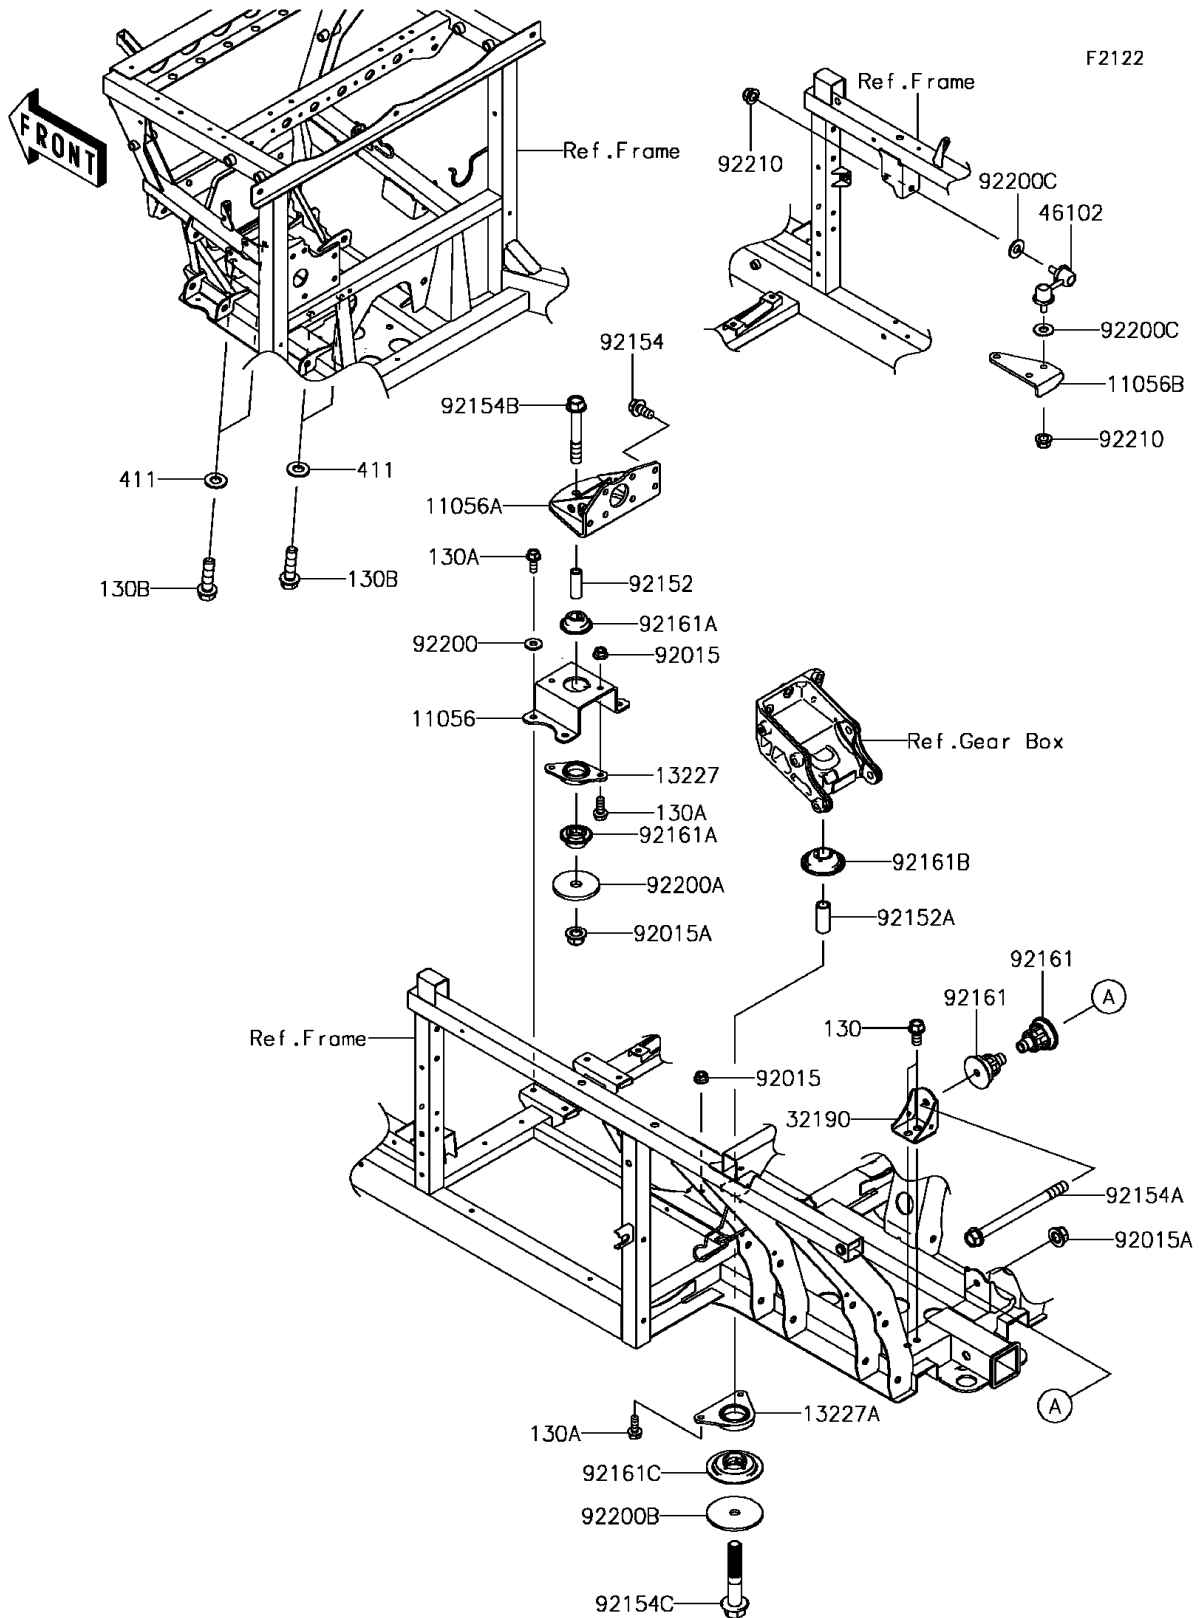

2017 MULE PRO-FXT™ RANCH EDITION

PARTS DIAGRAM

Engine Mount

2017 MULE PRO-FXT™ RANCH EDITION

PARTS LIST

Engine Mount

ITEM NAME	PART NUMBER	QUANTITY
-----------	-------------	----------
