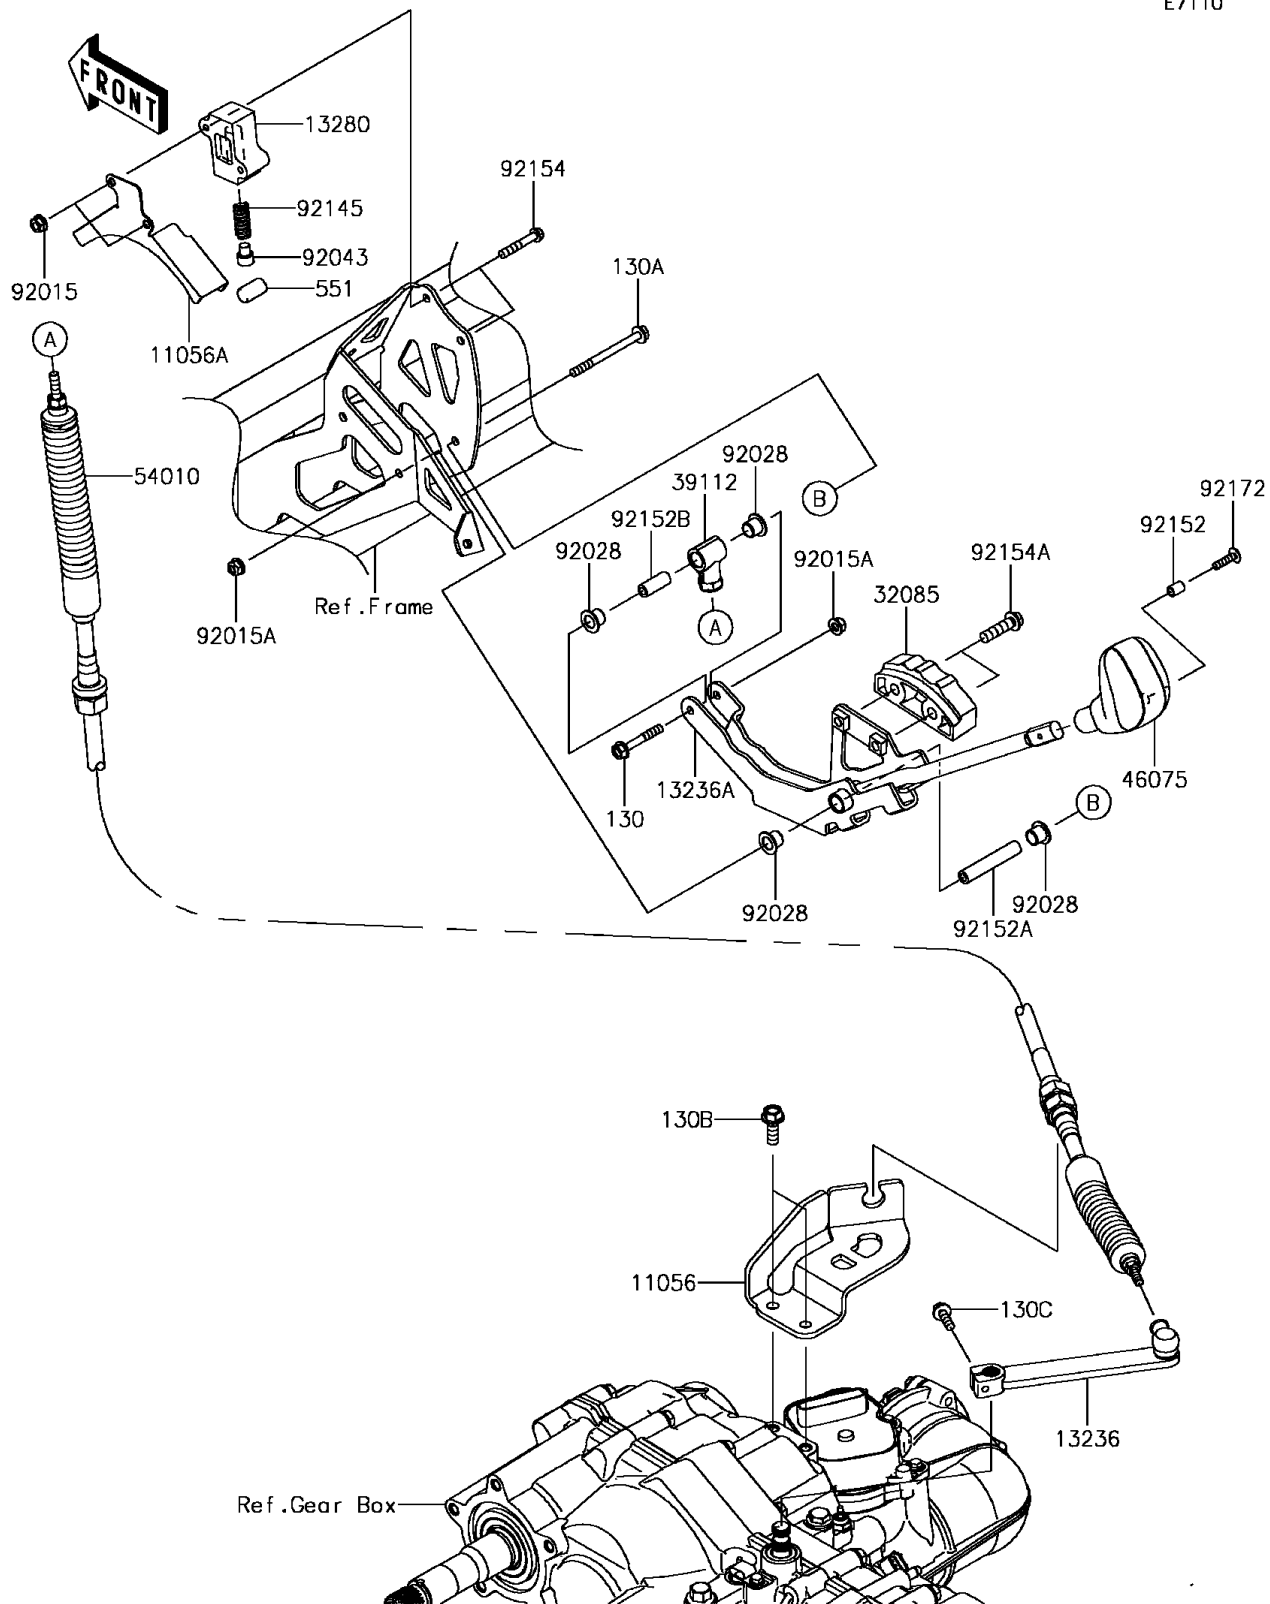

2017 MULE PRO-FXT™ RANCH EDITION

PARTS DIAGRAM

Control

E7110

2017 MULE PRO-FXT™ RANCH EDITION

Kawasaki
Let the Good Times Roll®

PARTS LIST

Control

ITEM NAME	PART NUMBER	QUANTITY
-----------	-------------	----------
