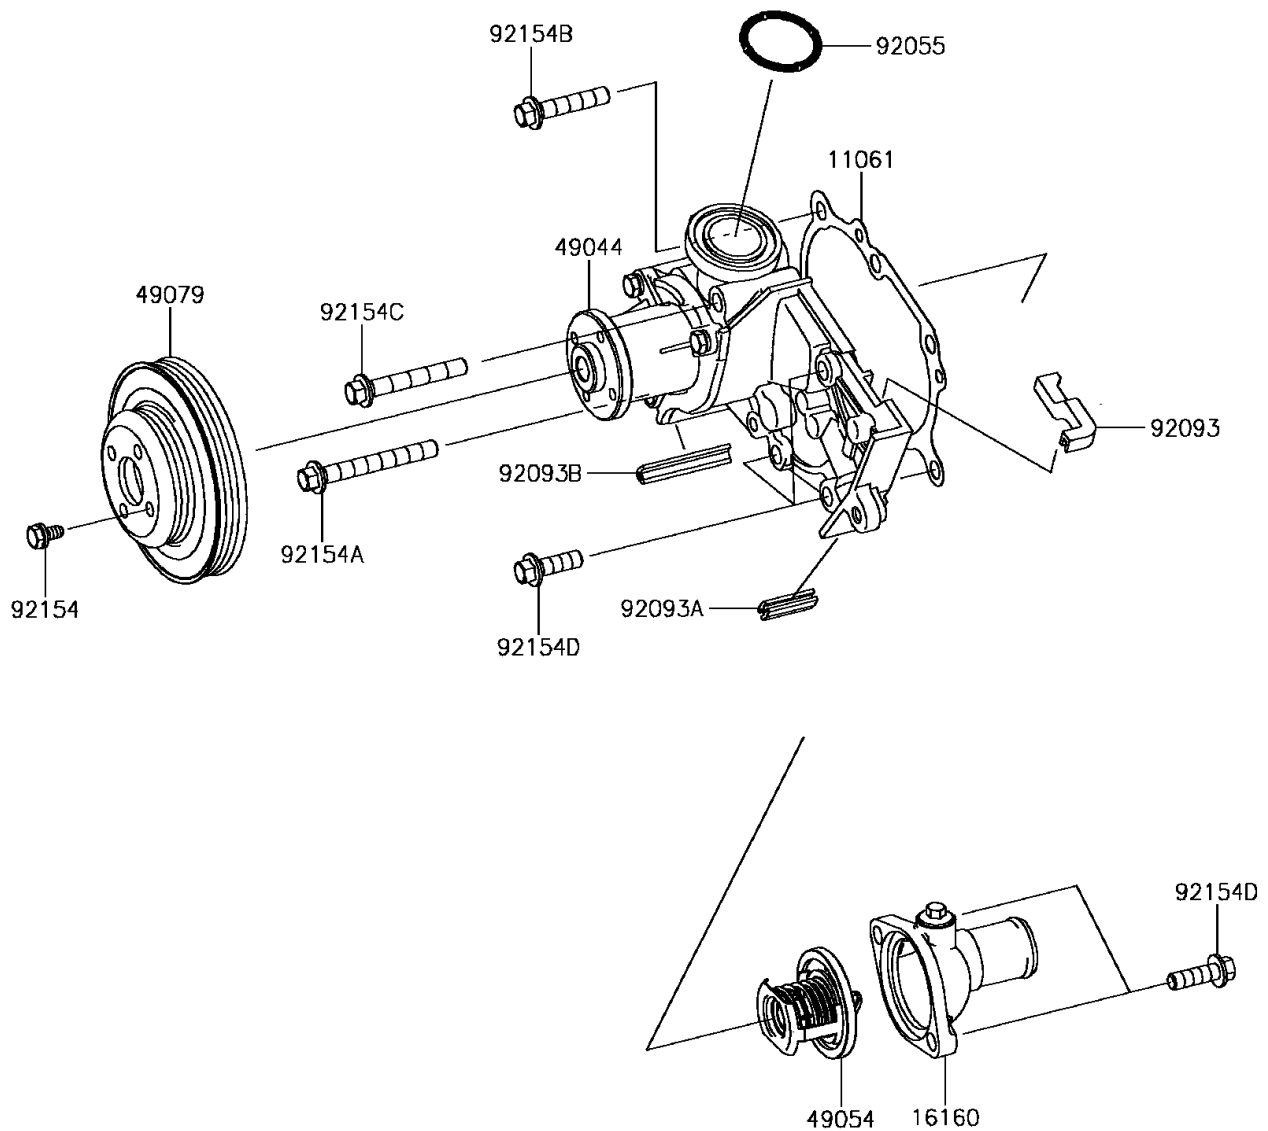

2017 MULE PRO-FXT™ RANCH EDITION

PARTS DIAGRAM

Water Pump

E3031

2017 MULE PRO-FXT™ RANCH EDITION

Kawasaki
Let the Good Times Roll®

PARTS LIST

Water Pump

ITEM NAME	PART NUMBER	QUANTITY
-----------	-------------	----------
