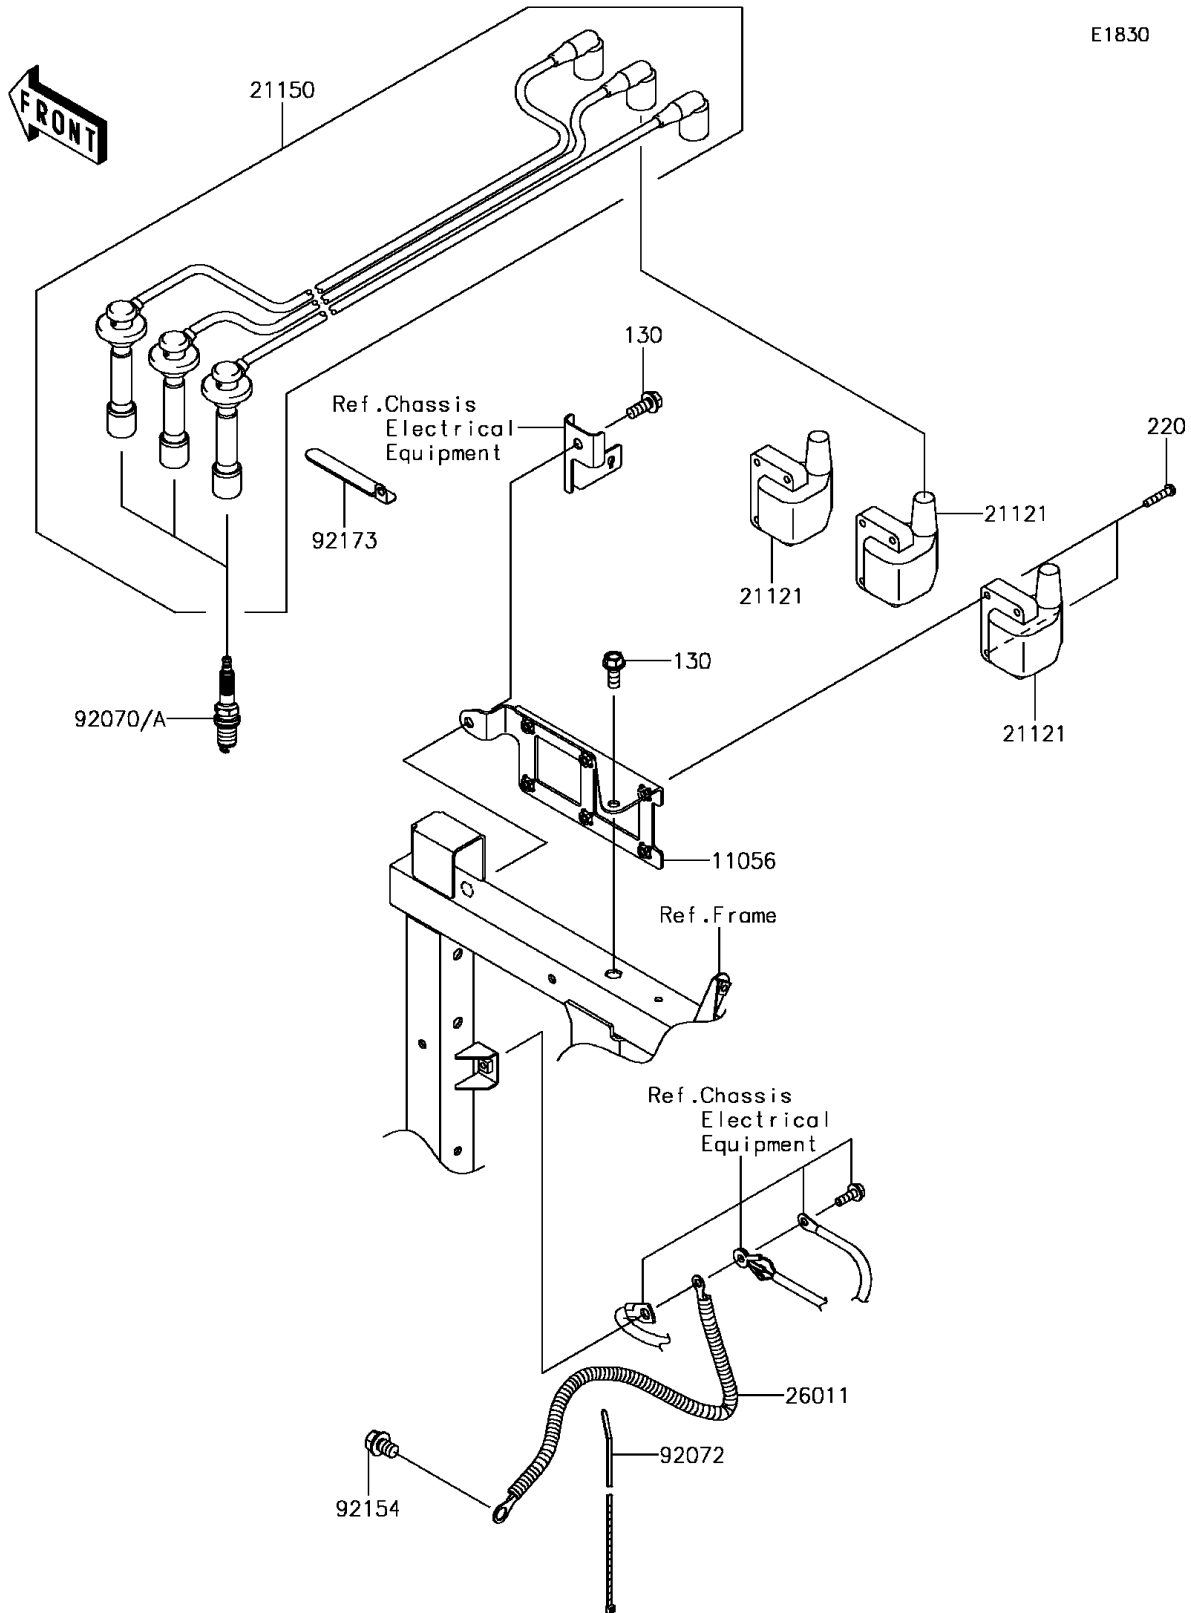

2017 MULE PRO-FXT™ RANCH EDITION

PARTS DIAGRAM

Ignition System

2017 MULE PRO-FXT™ RANCH EDITION

Kawasaki
Let the Good Times Roll®

PARTS LIST

Ignition System

ITEM NAME	PART NUMBER	QUANTITY
-----------	-------------	----------
