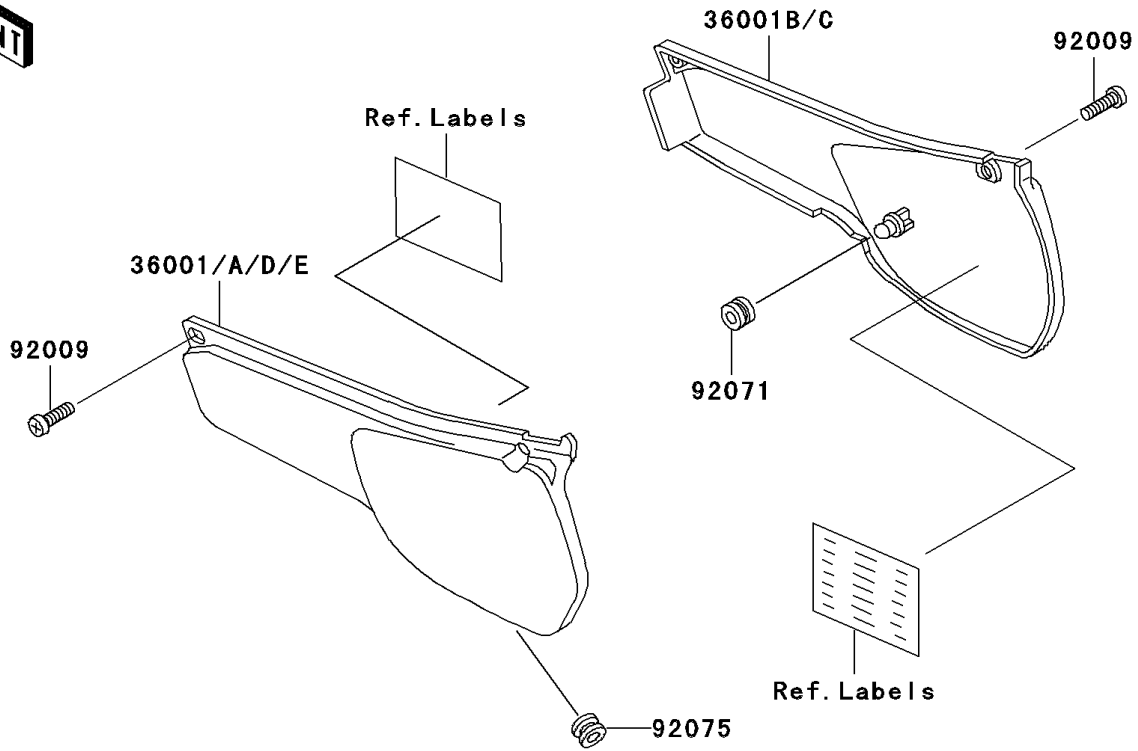

## PARTS DIAGRAM

### Side Covers/Chain Cover

F2610

W0D

## PARTS LIST

### Side Covers/Chain Cover

ITEM NAME	PART NUMBER	QUANTITY
COVER-SIDE,RH,A.RED (Ref # 36001B)	36001-1273-260	1
BOLT-UPSET-WP (Ref # 186)	186C0618	3
COVER-ASSY-CHAIN CASE (Ref # 39040)	39040-1051	1
SCREW,6X10,WHITE (Ref # 92009)	92009-1286	4
CLAMP,HOSE (Ref # 92037)	92037-1620	1
GROMMET (Ref # 92071)	92071-056	1
DAMPER (Ref # 92075)	92075-1067	1
COVER-SIDE,LH,A.RED (Ref # 36001)	36001-1272-260	1
COVER-SIDE,LH,A.RED (Ref # 36001D)	36001-1297-260	1