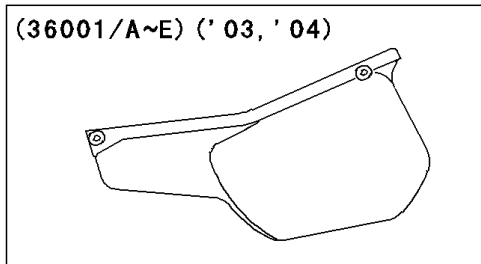

2004 KLR250

PARTS DIAGRAM

Side Covers/Chain Cover

F2610

W0D