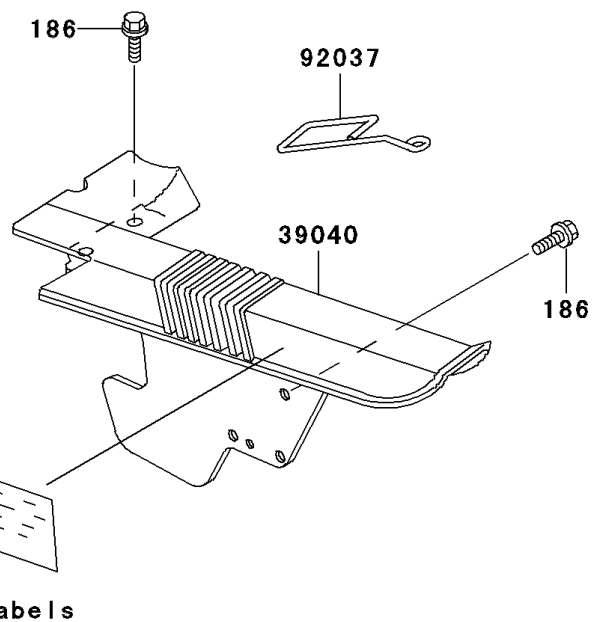

2004 KLR250

PARTS DIAGRAM

Side Covers/Chain Cover

F2610

W0D