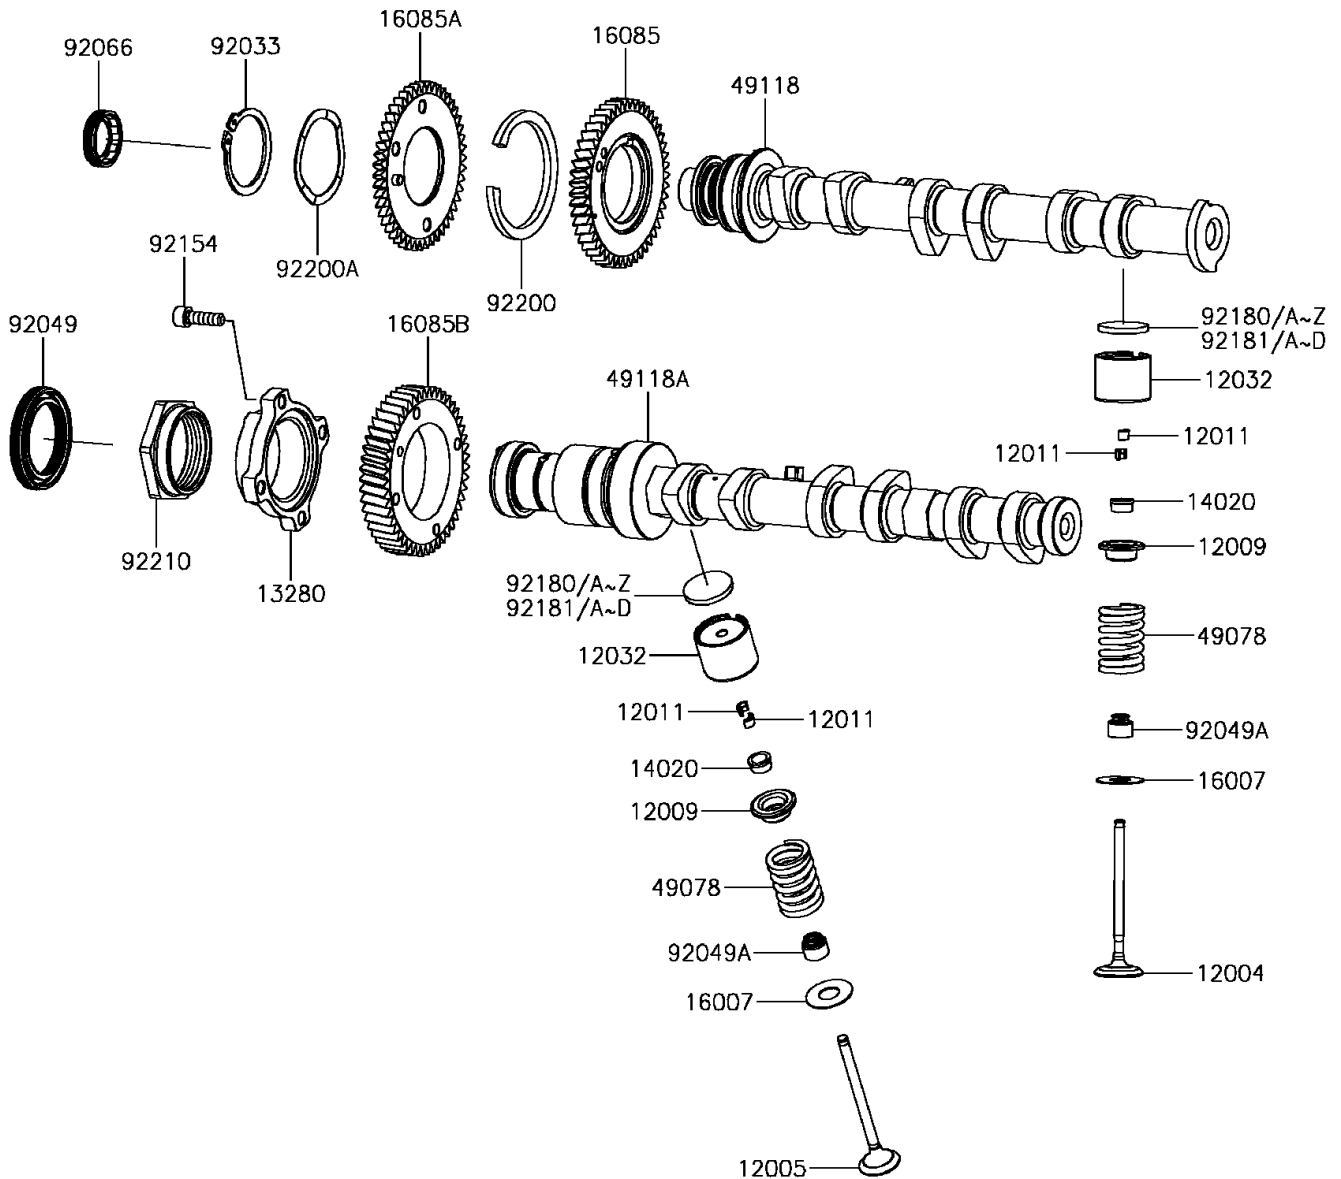

2017 MULE PRO-FXT™ RANCH EDITION

PARTS DIAGRAM

Valve(s)/Camshaft(s)

E1211

2017 MULE PRO-FXT™ RANCH EDITION

Kawasaki
Let the Good Times Roll®

PARTS LIST

Valve(s)/Camshaft(s)

ITEM NAME

PART NUMBER

QUANTITY
