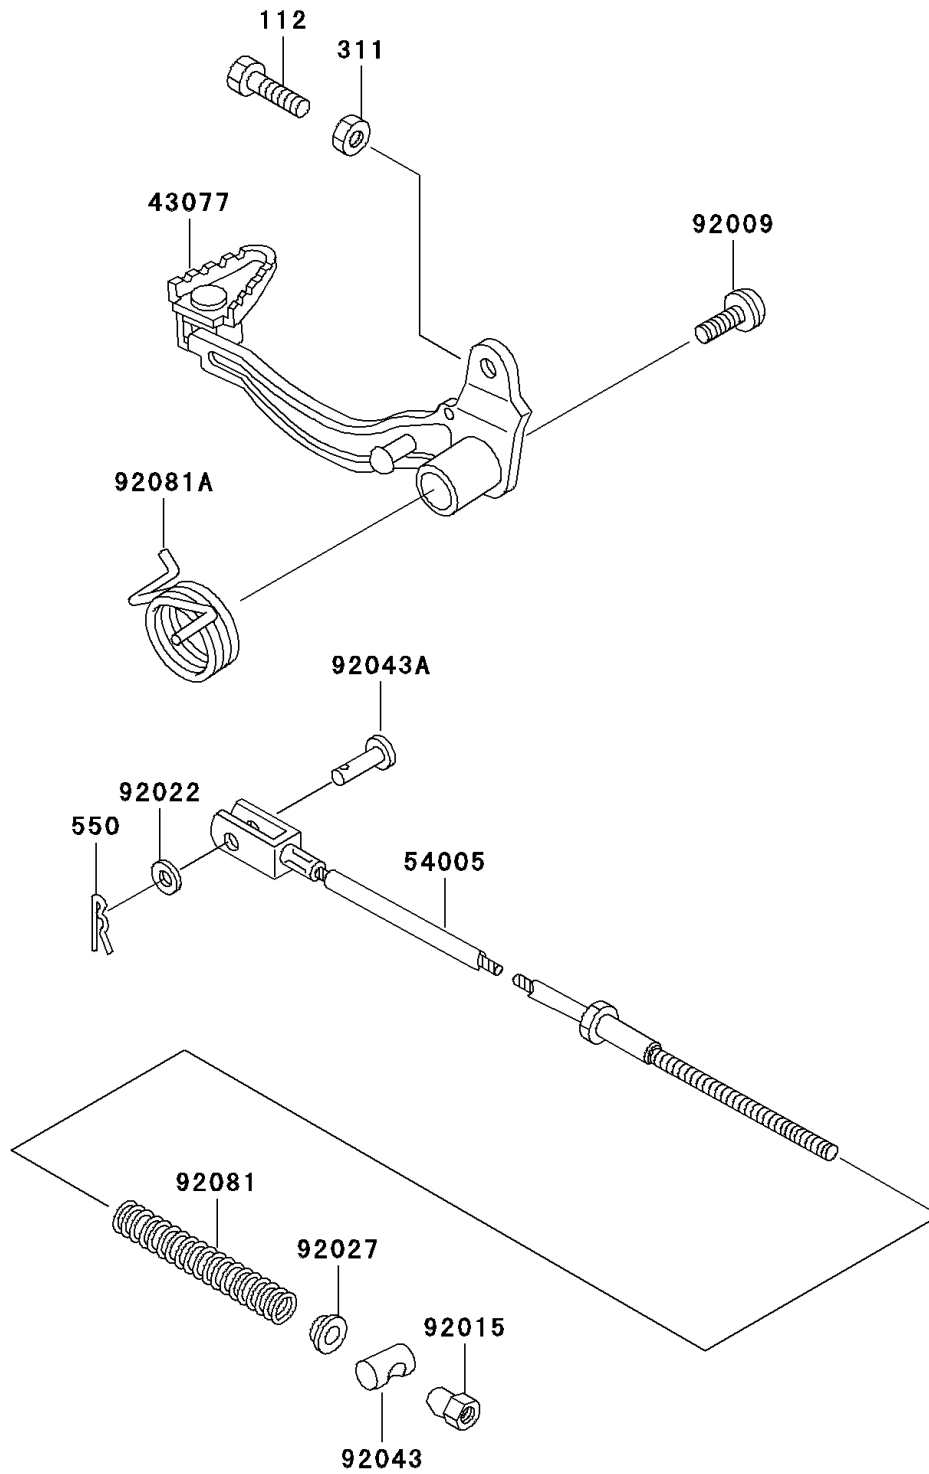

2004 KLR250

PARTS DIAGRAM

Brake Pedal

F2260