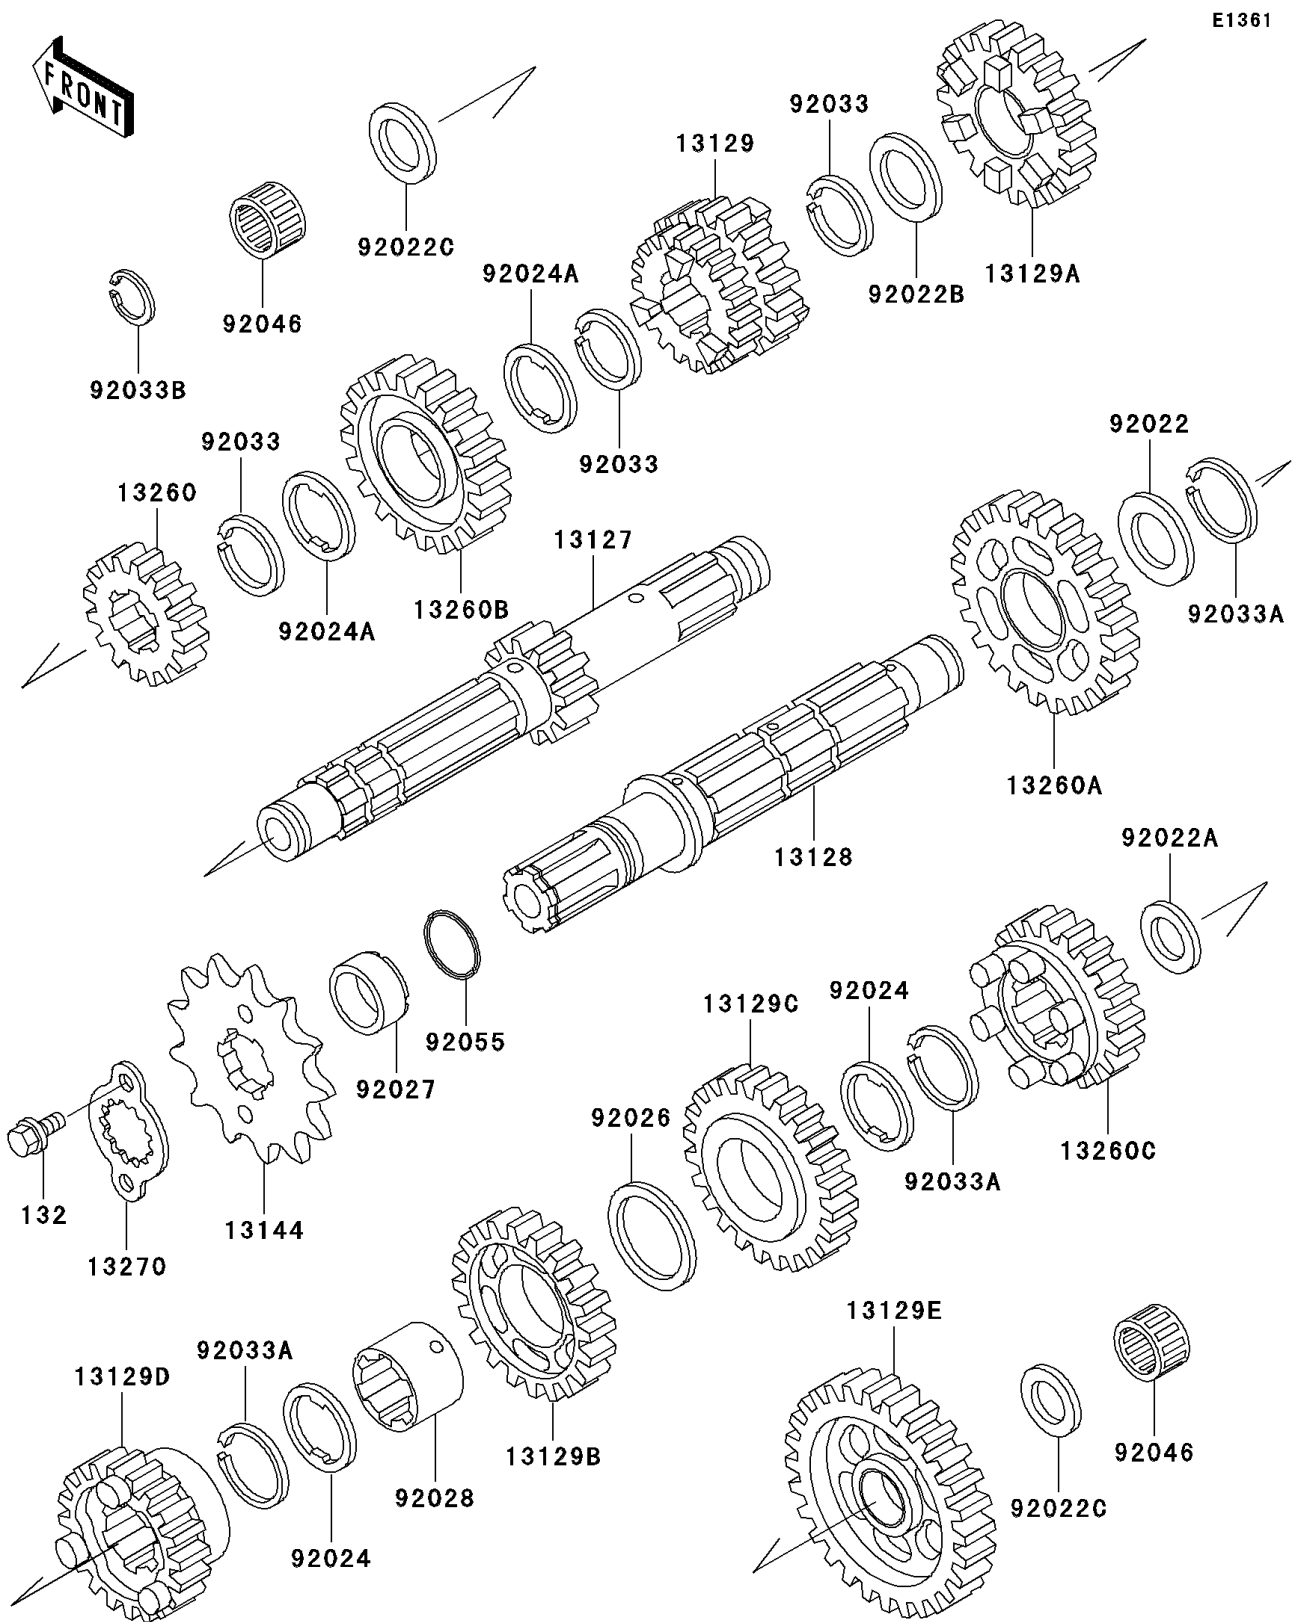

2003 KLR250

PARTS DIAGRAM

Transmission

Kawasaki

Let the Good Times Roll®