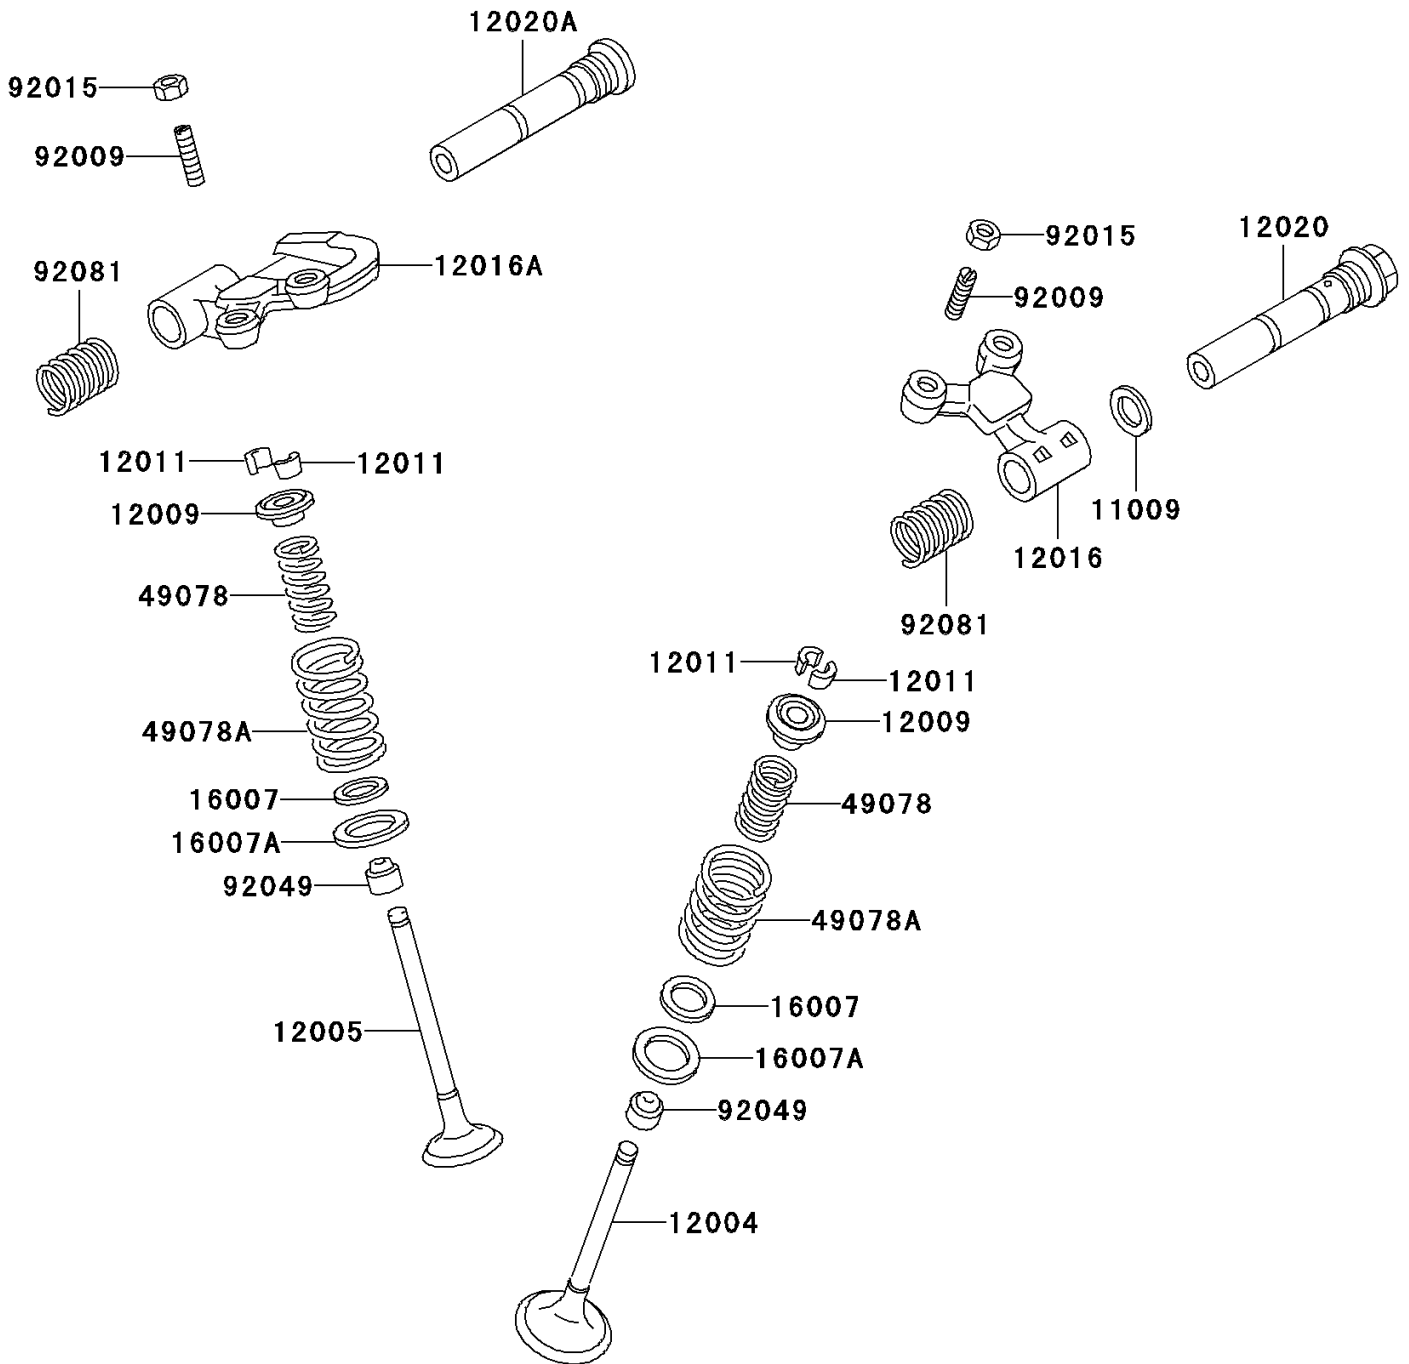

2004 KLR250

PARTS DIAGRAM

Valve(s)

E1210

2004 KLR250

PARTS LIST

Valve(s)

Kawasaki

Let the Good Times Roll®

ITEM NAME

PART NUMBER

QUANTITY
