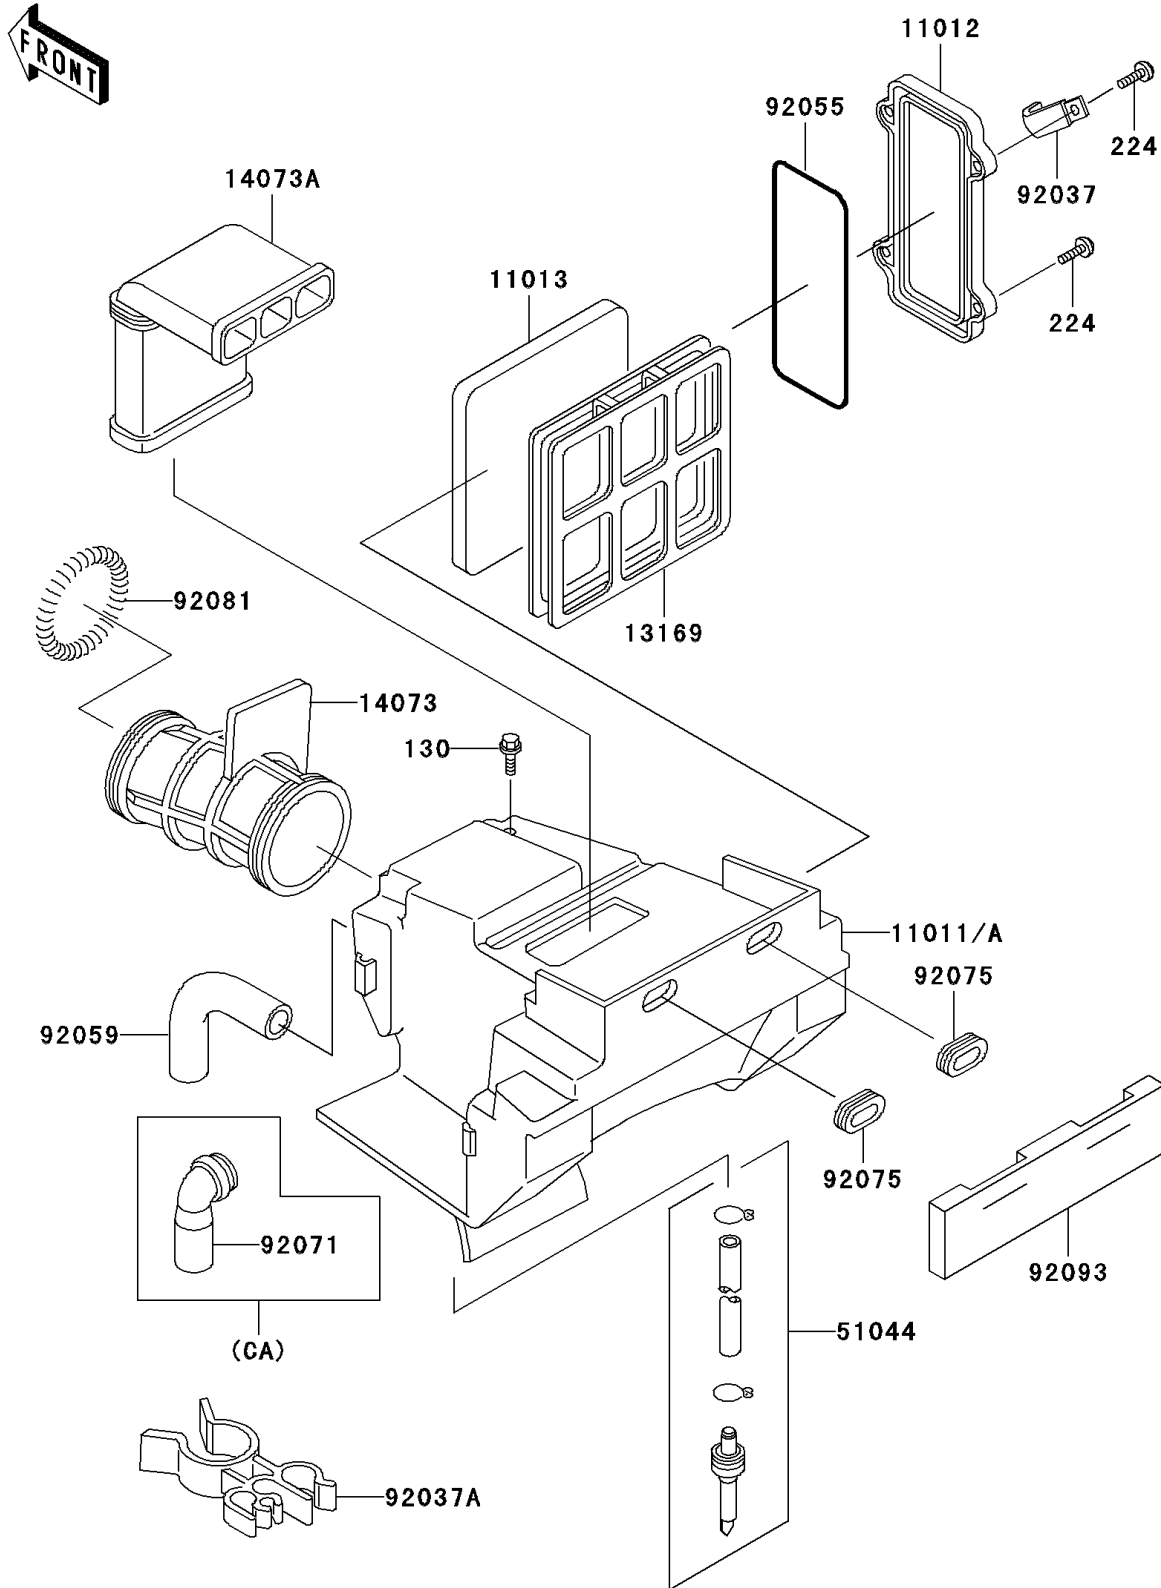

2004 KLR250

PARTS DIAGRAM

Air Cleaner

E1130

2004 KLR250

PARTS LIST

Air Cleaner

ITEM NAME	PART NUMBER	QUANTITY
BOLT-FLANGED,6X12 (Ref # 130)	130G0612	1
SCREW-PAN-WP-CROS (Ref # 224)	224C0614	4
CAP,ELEMENT (Ref # 11012)	11012-1661	1
ELEMENT-AIR FILTER (Ref # 11013)	11013-1117	1
PLATE,ELEMENT (Ref # 13169)	13169-1851	1
DUCT,CARBURETOR (Ref # 14073)	14073-1184	1
DUCT,INTAKE (Ref # 14073A)	14073-1185	1
TUBE-ASSY,AIR FILTER (Ref # 51044)	51044-1087	1
CLAMP,L=60 (Ref # 92037)	92037-1069	1
CLAMP (Ref # 92037A)	92037-1886	1
RING-O,AIR FILTER (Ref # 92055)	92055-1254	1
TUBE,BREATHER (Ref # 92059)	92059-1482	1
DAMPER (Ref # 92075)	92075-1513	2
SPRING,COIL (Ref # 92081)	92081-1177	1
SEAL (Ref # 92093)	92093-1187	1
CASE-AIR FILTER (Ref # 11011)	11011-1275	1
CASE-AIR FILTER (Ref # 11011A)	11011-1276	1
GROMMET,AIR FILTER (Ref # 92071)	92071-1114	1