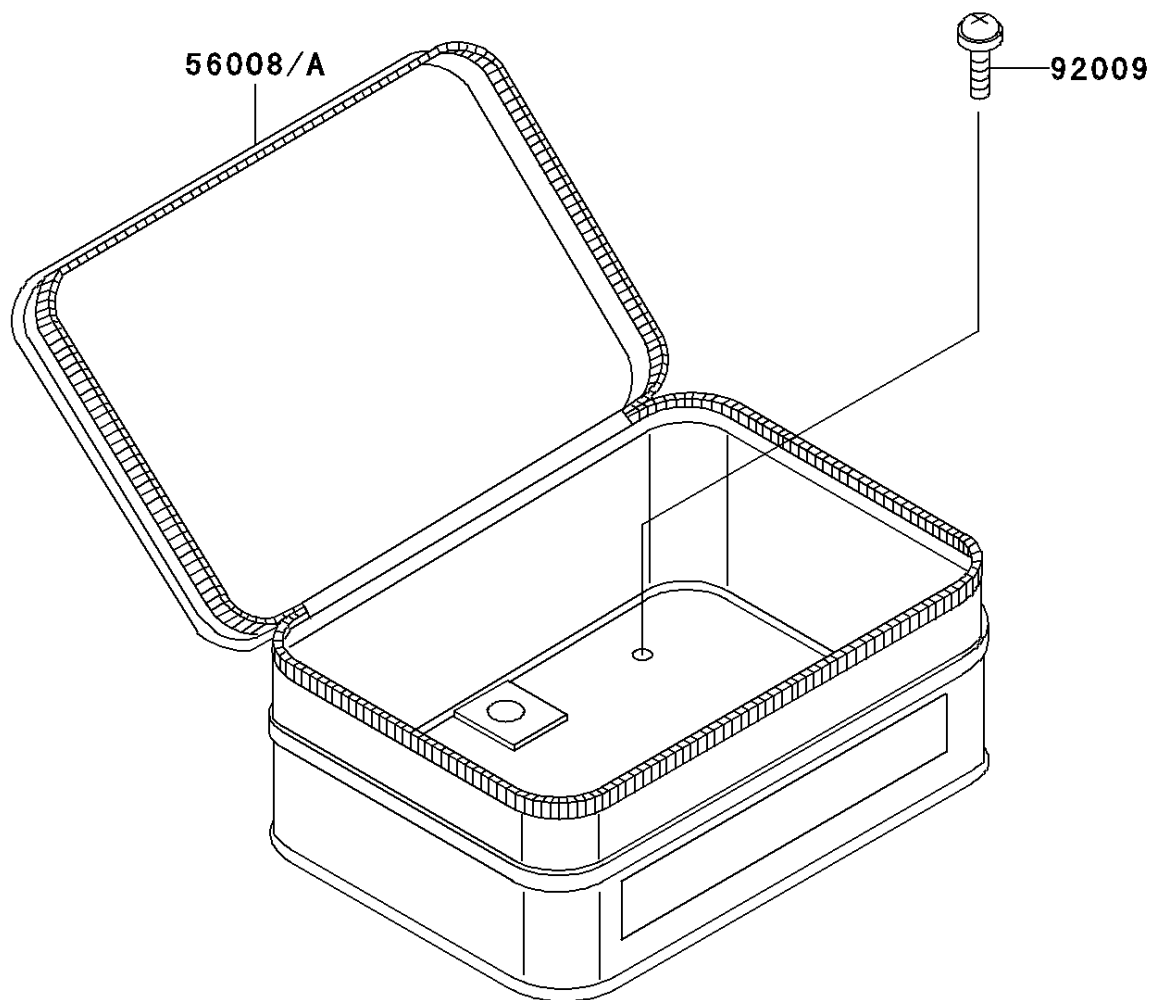

2002 KLR250

PARTS DIAGRAM

Accessory

F2910

2002 KLR250

PARTS LIST

Accessory

| ITEM NAME | PART NUMBER | QUANTITY |
|----------------------------------|---------------|----------|
| BAG,TOOL,S.M.BROWN (Ref # 56008) | 56008-1054-K7 | 1 |
| SCREW,6X22,BLACK (Ref # 92009) | 92009-1256 | 4 |