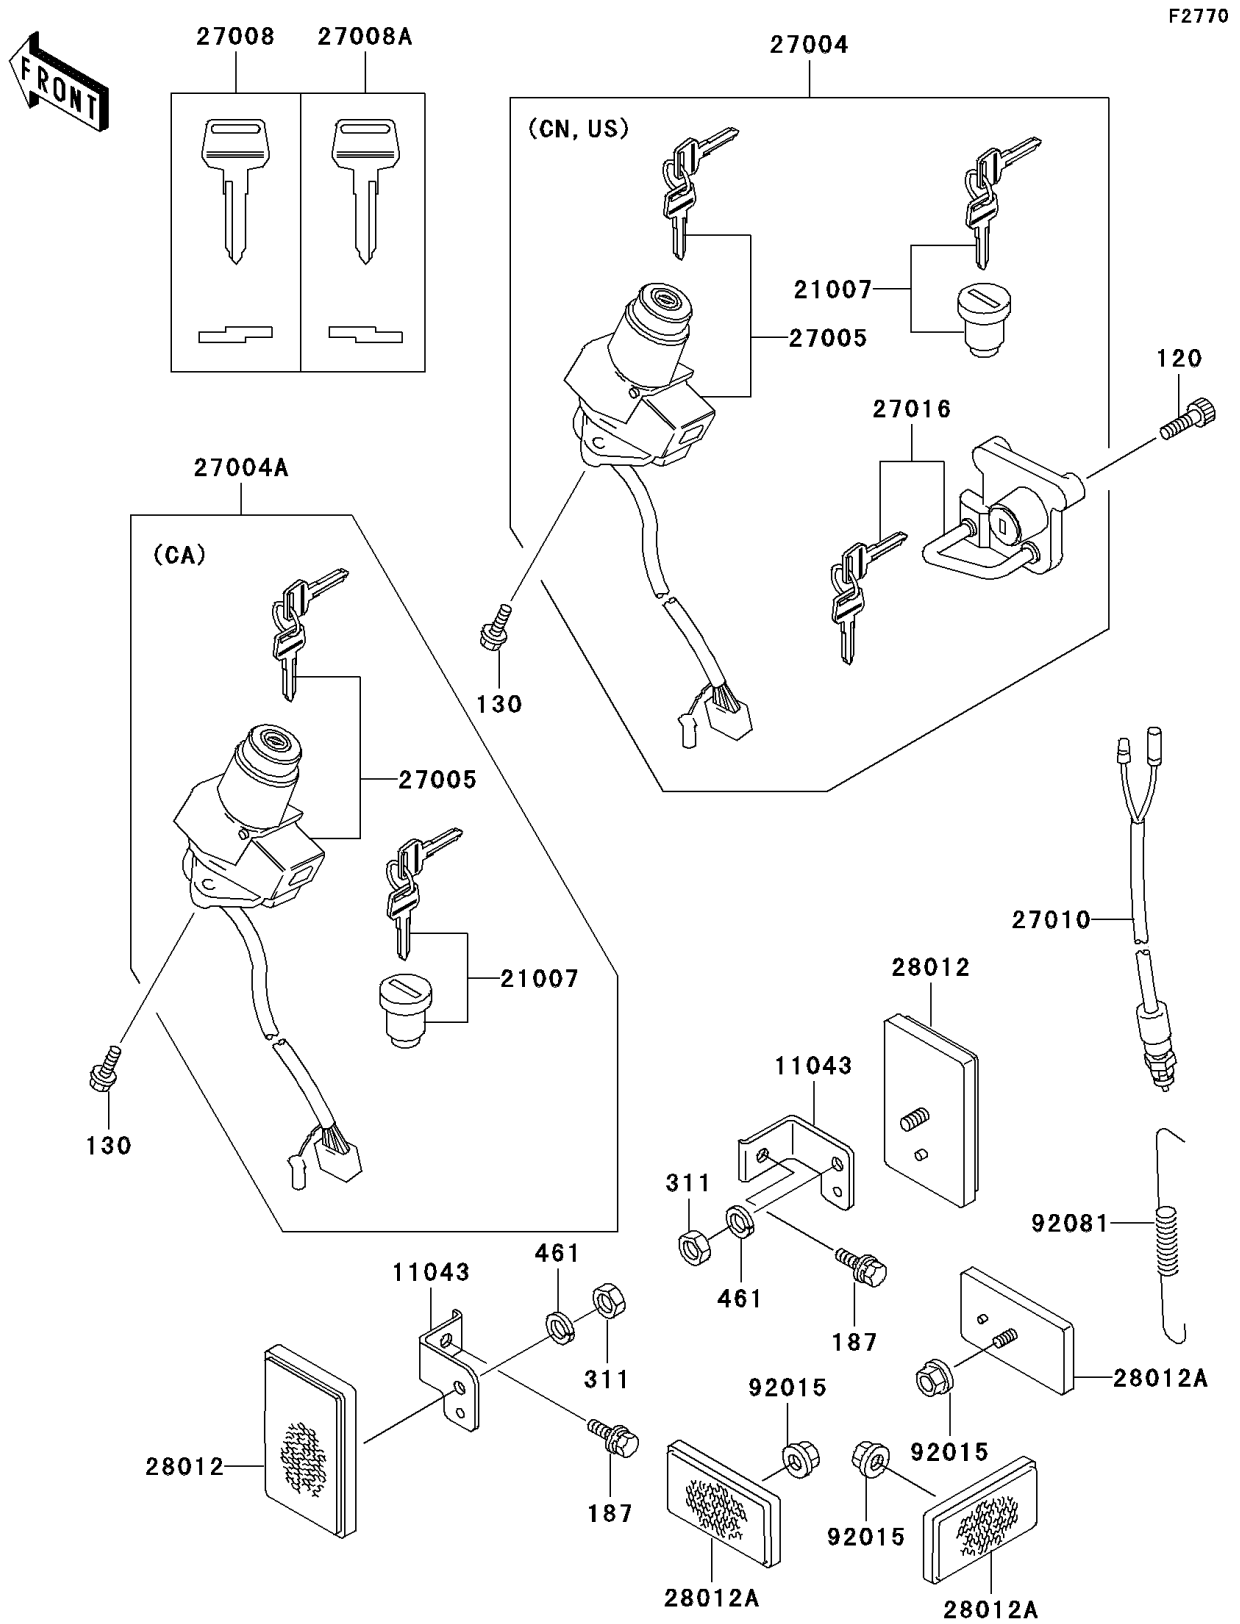

2000 KLR250

PARTS DIAGRAM

Ignition Switch

2000 KLR250

PARTS LIST

Ignition Switch

Kawasaki

Let the Good Times Roll®

ITEM NAME

PART NUMBER

QUANTITY
