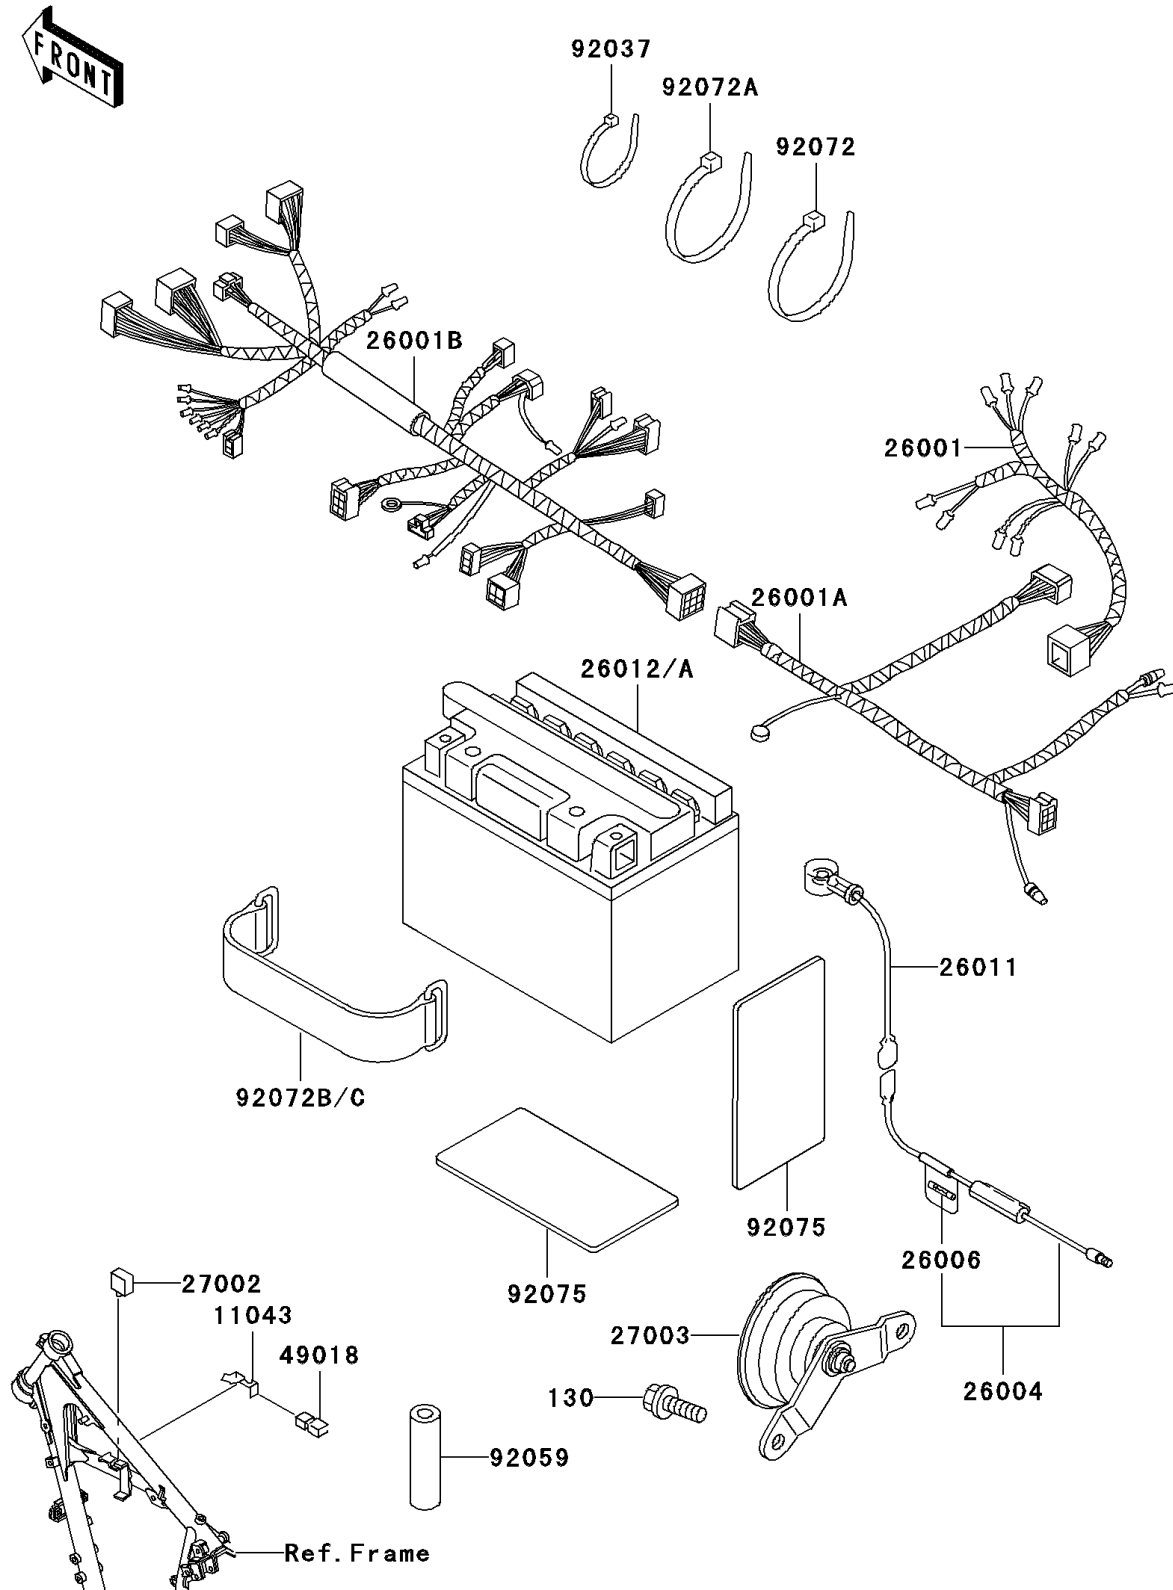

2000 KLR250

PARTS DIAGRAM

Chassis Electrical Equipment

F2760

2000 KLR250

PARTS LIST

Chassis Electrical Equipment

Kawasaki

Let the Good Times Roll®

ITEM NAME

PART NUMBER

QUANTITY
