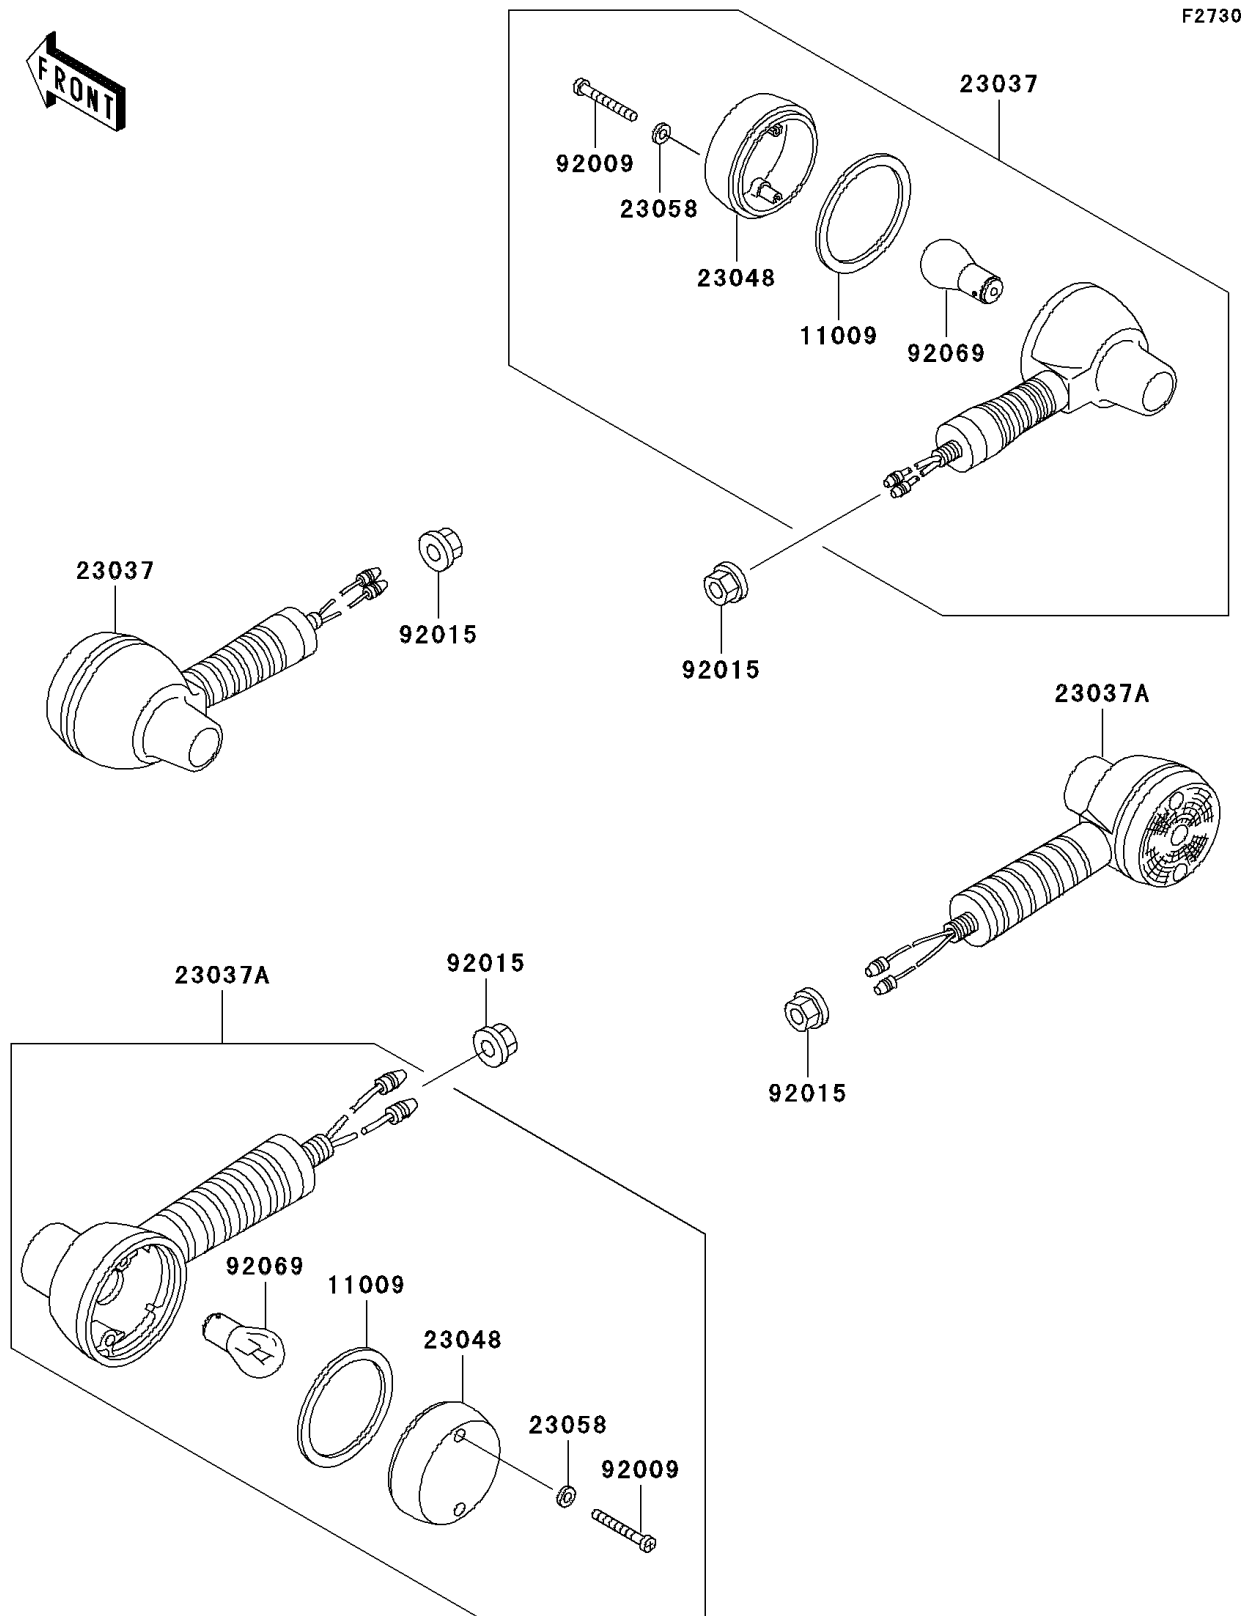

2002 KLR250

PARTS DIAGRAM

Turn Signals

2002 KLR250

PARTS LIST

Turn Signals

ITEM NAME	PART NUMBER	QUANTITY
GASKET,TURN SIGNAL LAMP LENS (Ref # 11009)	11009-1128	4
LAMP-ASSY-SIGNAL,FR (Ref # 23037)	23037-1201	2
LAMP-ASSY-SIGNAL (Ref # 23037A)	23037-1213	2
LENS-SIGNAL LAMP (Ref # 23048)	23048-1076	4
WASHER,PLAIN,4MM (Ref # 23058)	23058-002	8
SCREW,TAPPING,4X30 (Ref # 92009)	92009-1056	8
NUT,FLANGED,10MM (Ref # 92015)	92015-1428	4
BULB,12V 32CP(23W) (Ref # 92069)	92069-055	4