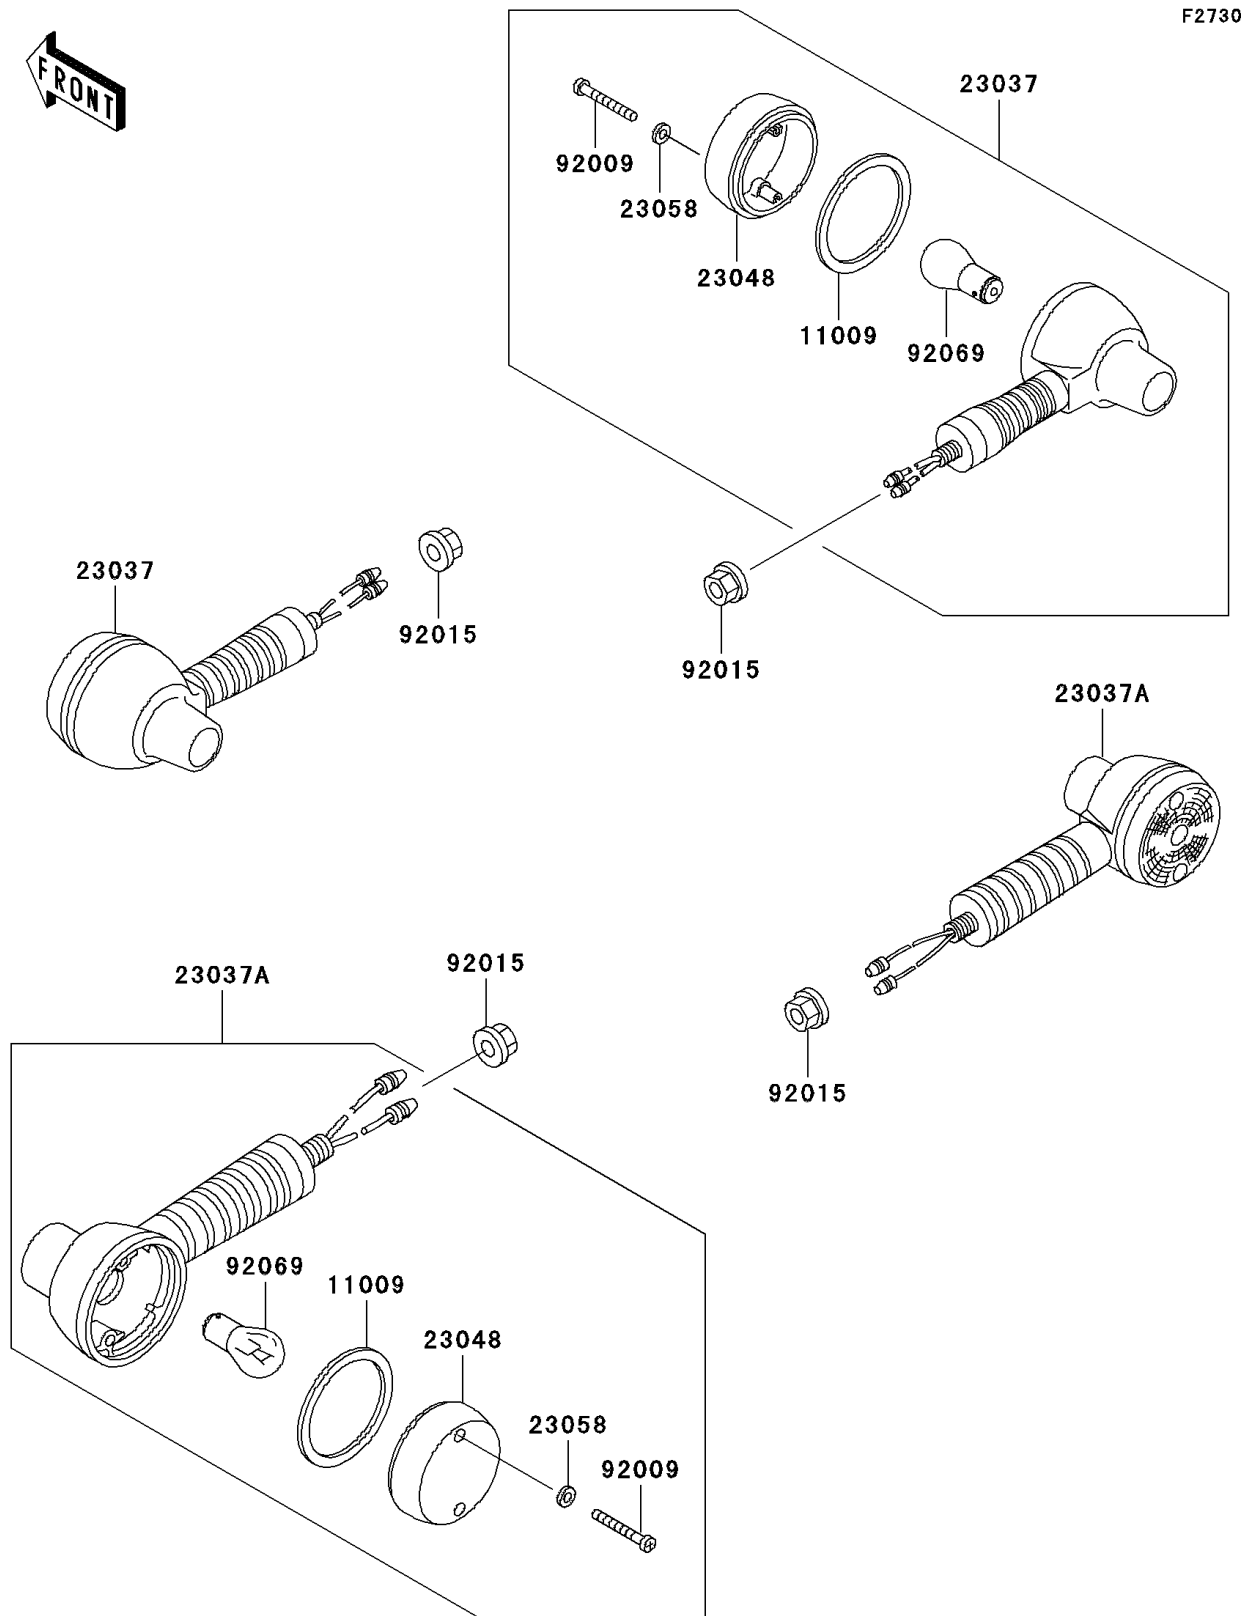

2000 KLR250

PARTS DIAGRAM

Turn Signals

2000 KLR250

PARTS LIST

Turn Signals

Kawasaki

Let the Good Times Roll®

ITEM NAME

PART NUMBER

QUANTITY
