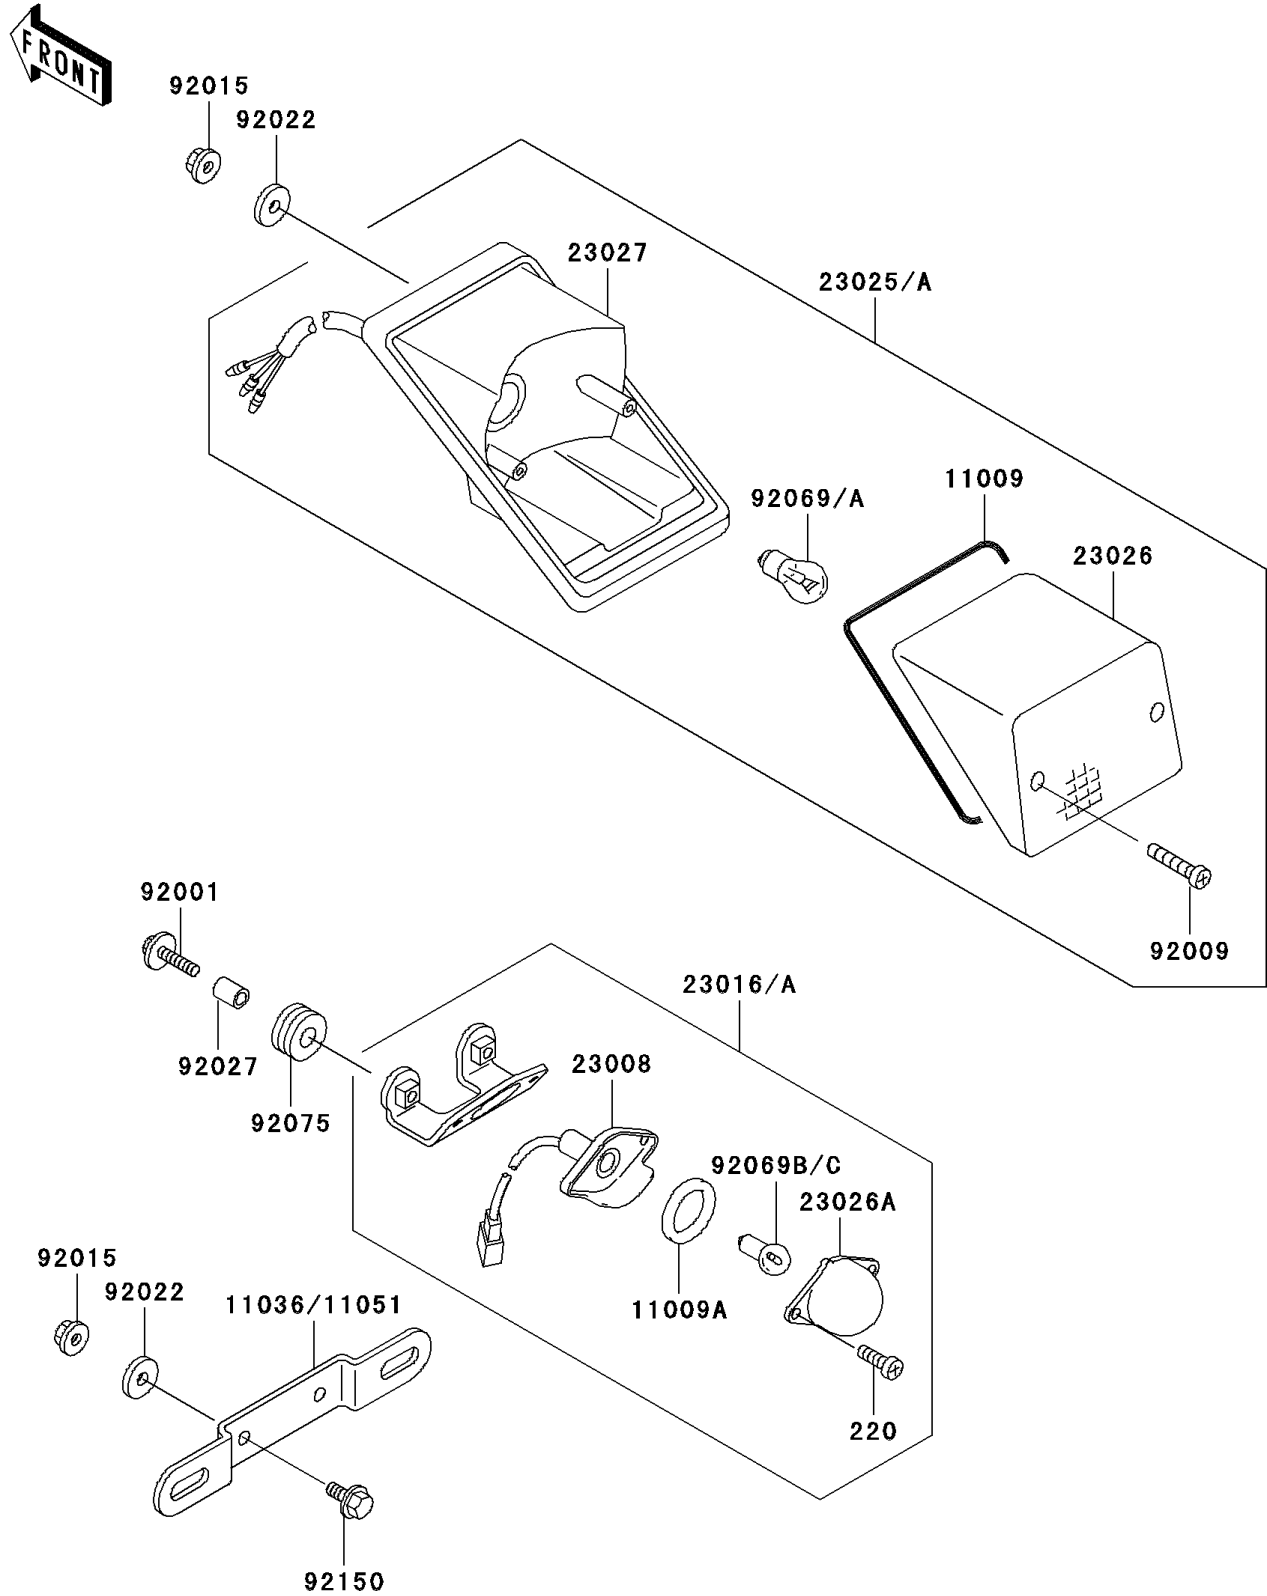

1998 KLR250

PARTS DIAGRAM

Taillight(s)

F2720

1998 KLR250

PARTS LIST

Taillight(s)

ITEM NAME

PART NUMBER

QUANTITY
