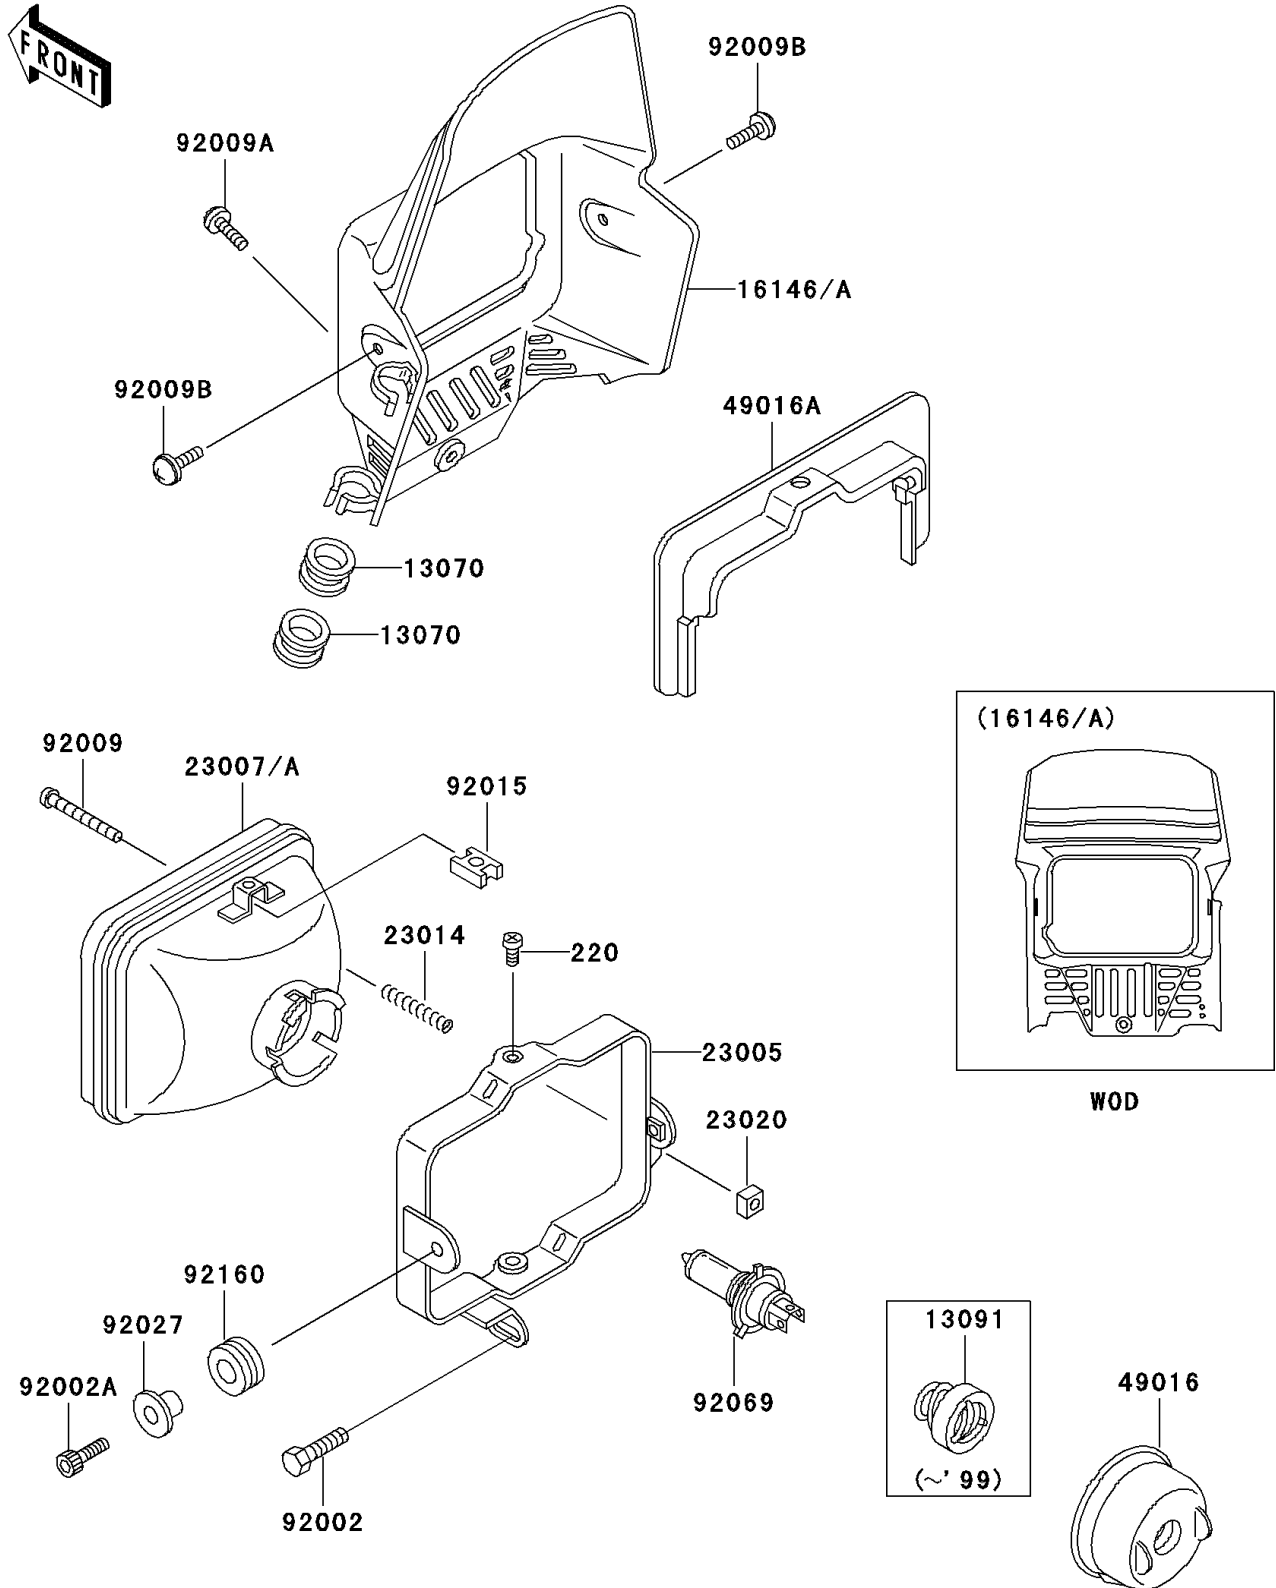

1998 KLR250

PARTS DIAGRAM

Headlight(s)

F2710

1998 KLR250

PARTS LIST

Headlight(s)

ITEM NAME

PART NUMBER

QUANTITY
