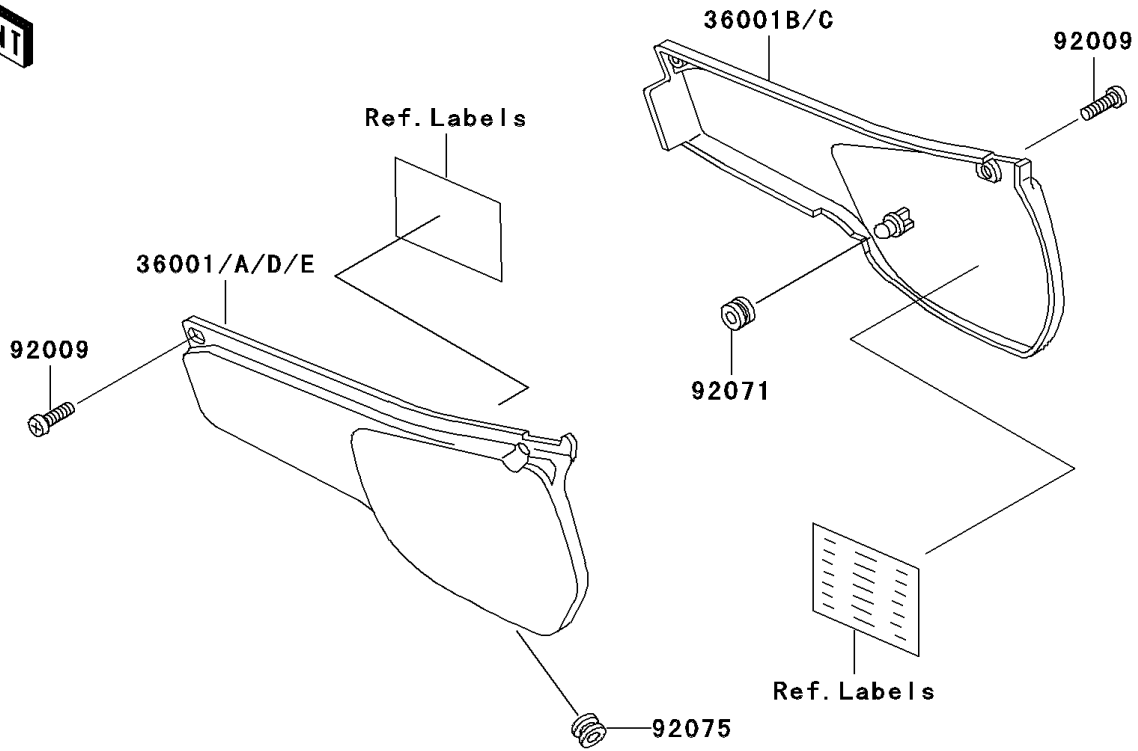

2000 KLR250

PARTS DIAGRAM

Side Covers/Chain Cover

F2610

W0D

2000 KLR250

PARTS LIST

Side Covers/Chain Cover

Kawasaki

Let the Good Times Roll®

ITEM NAME

PART NUMBER

QUANTITY
