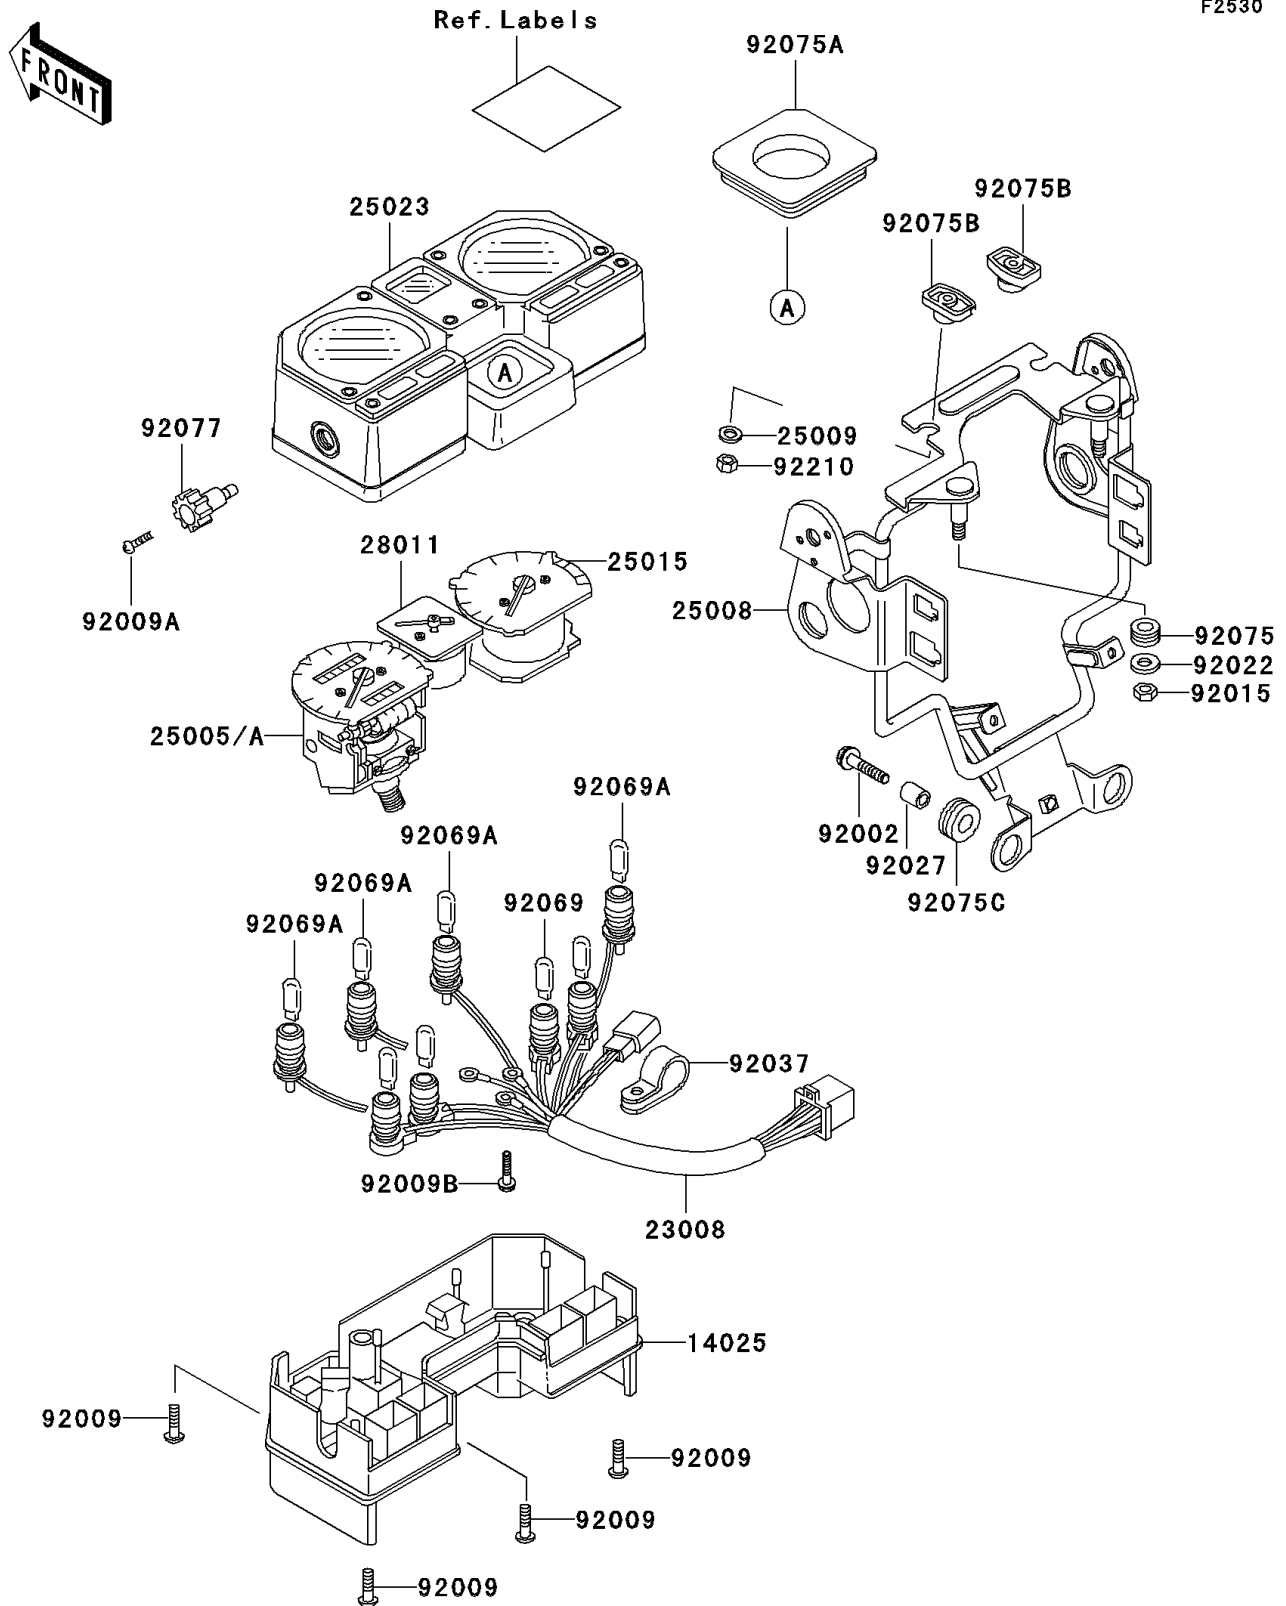

2000 KLR250

PARTS DIAGRAM

Meter(s)

F2530

2000 KLR250

PARTS LIST

Meter(s)

Kawasaki

Let the Good Times Roll®

ITEM NAME

PART NUMBER

QUANTITY
