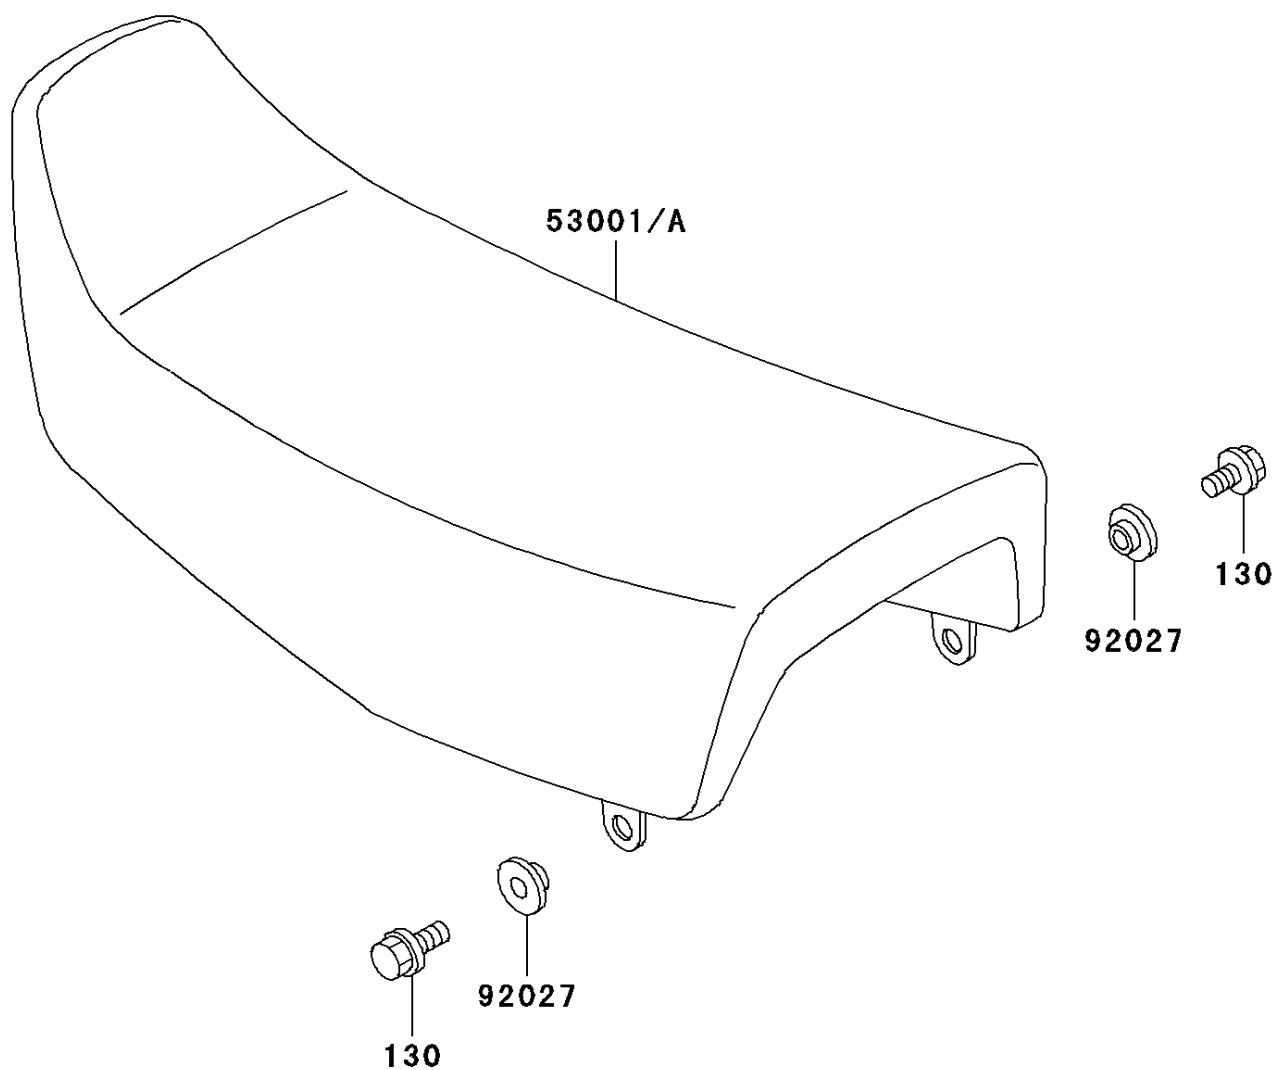

2002 KLR250

PARTS DIAGRAM

Seat

F2510

2002 KLR250

PARTS LIST

Seat

ITEM NAME	PART NUMBER	QUANTITY
BOLT-FLANGED,6X12 (Ref # 130)	130B0612	2
SEAT-ASSY,DUAL,S.M.BROWN (Ref # 53001)	53001-1731-K7	1
COLLAR (Ref # 92027)	92027-1794	2