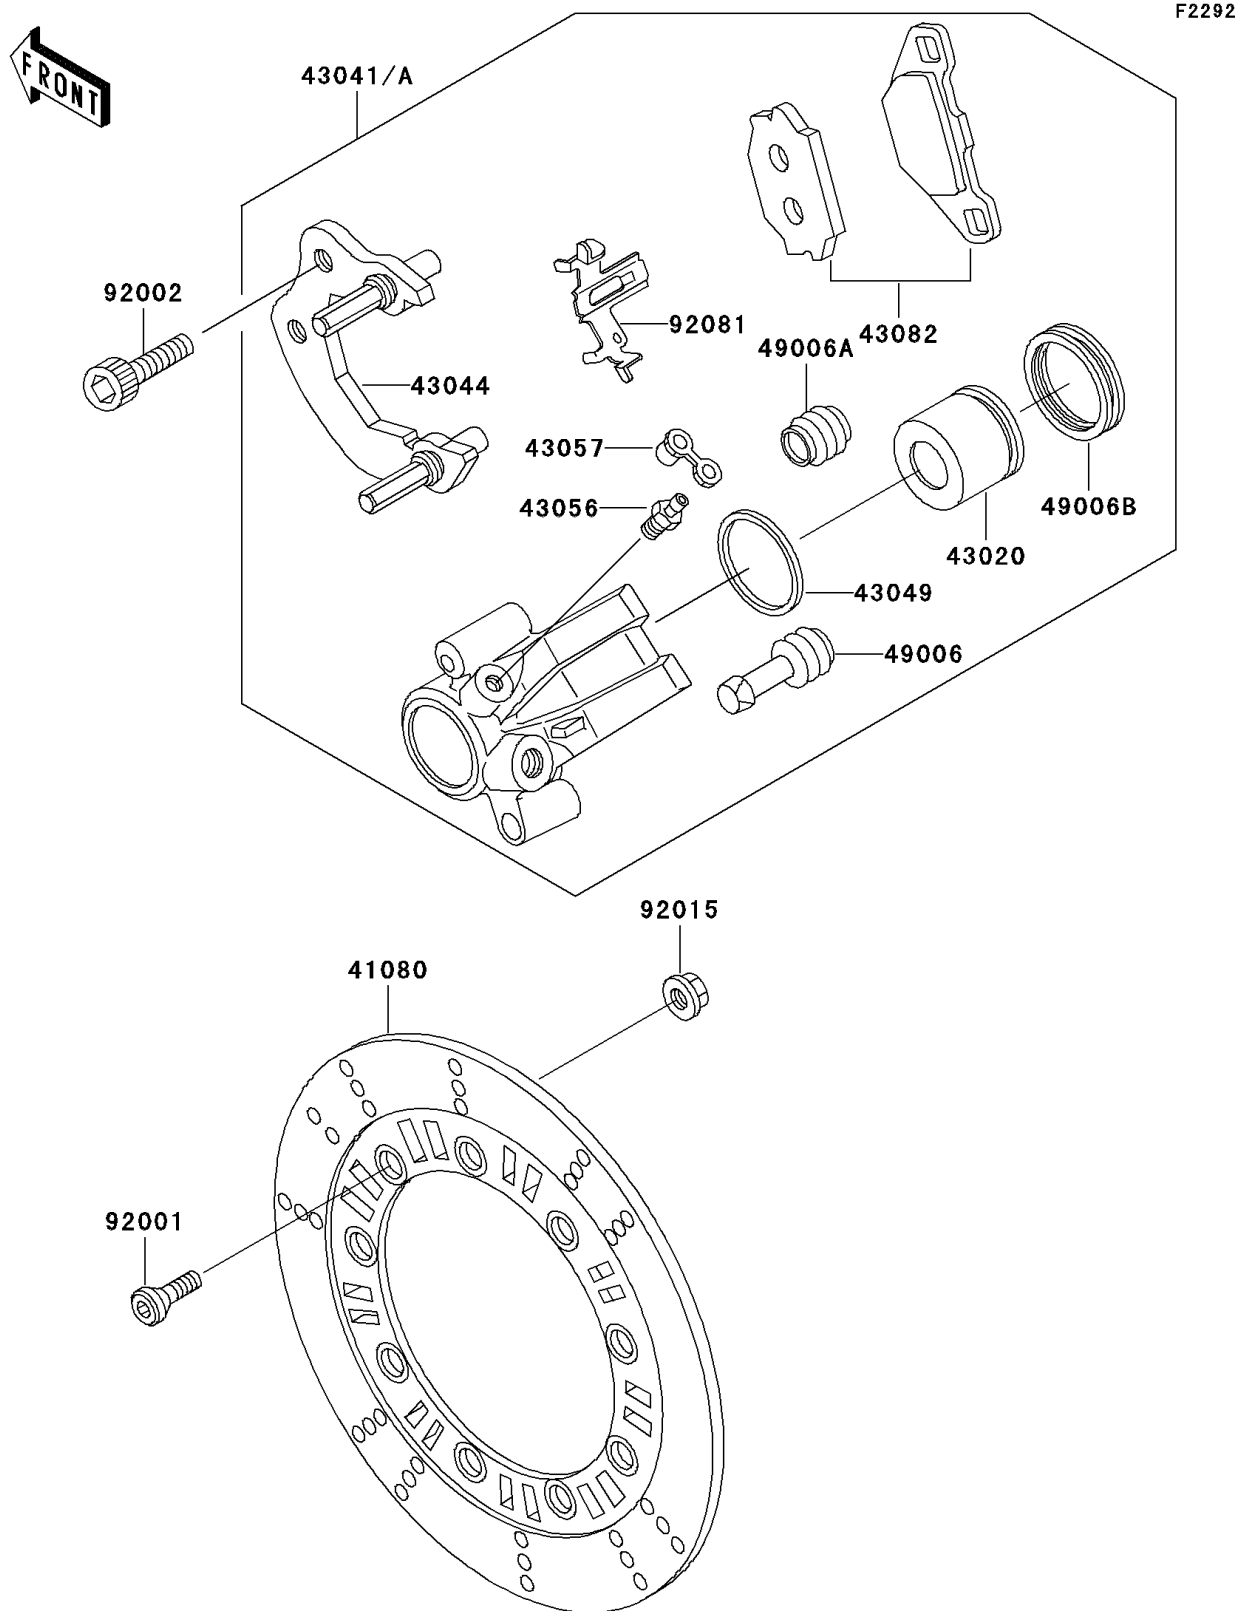

2000 KLR250

PARTS DIAGRAM

Front Brake

2000 KLR250

PARTS LIST

Front Brake

Kawasaki

Let the Good Times Roll®

ITEM NAME

PART NUMBER

QUANTITY
