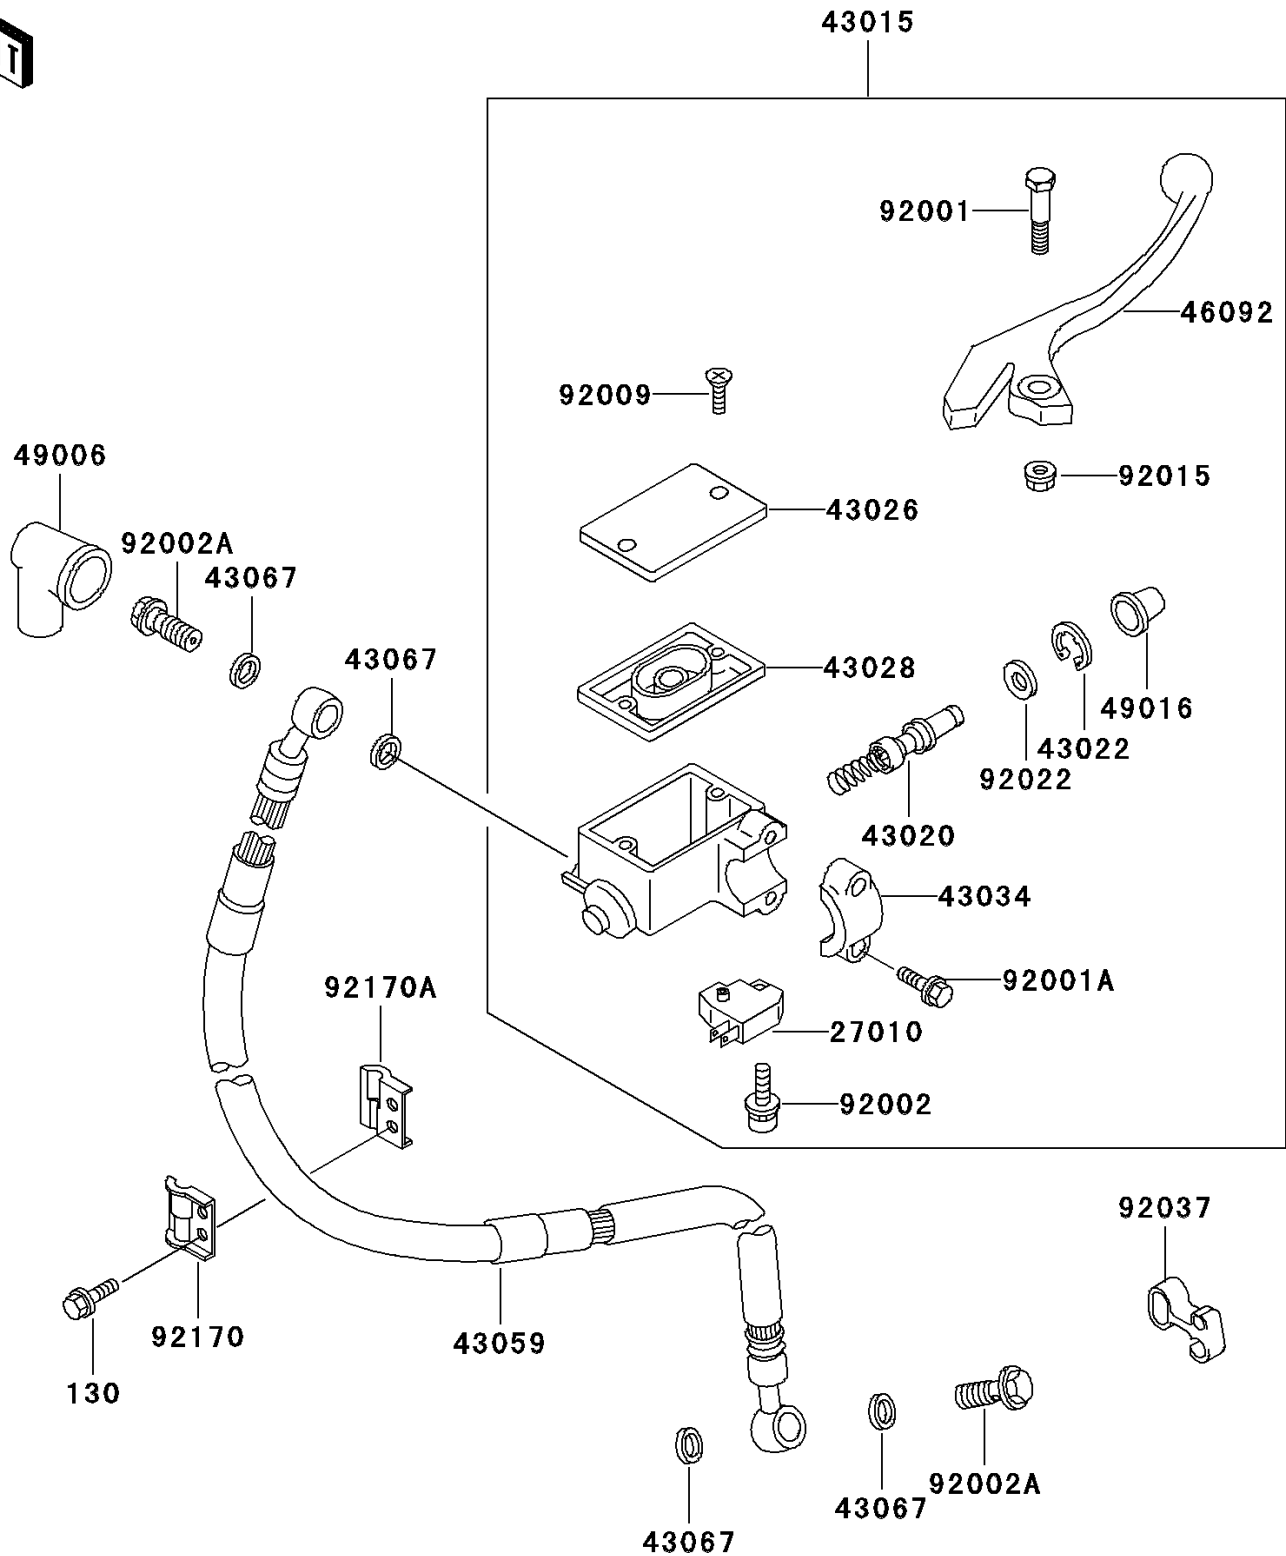

2000 KLR250

PARTS DIAGRAM

Front Master Cylinder

F2291

2000 KLR250

PARTS LIST

Front Master Cylinder

Kawasaki

Let the Good Times Roll®

ITEM NAME

PART NUMBER

QUANTITY
