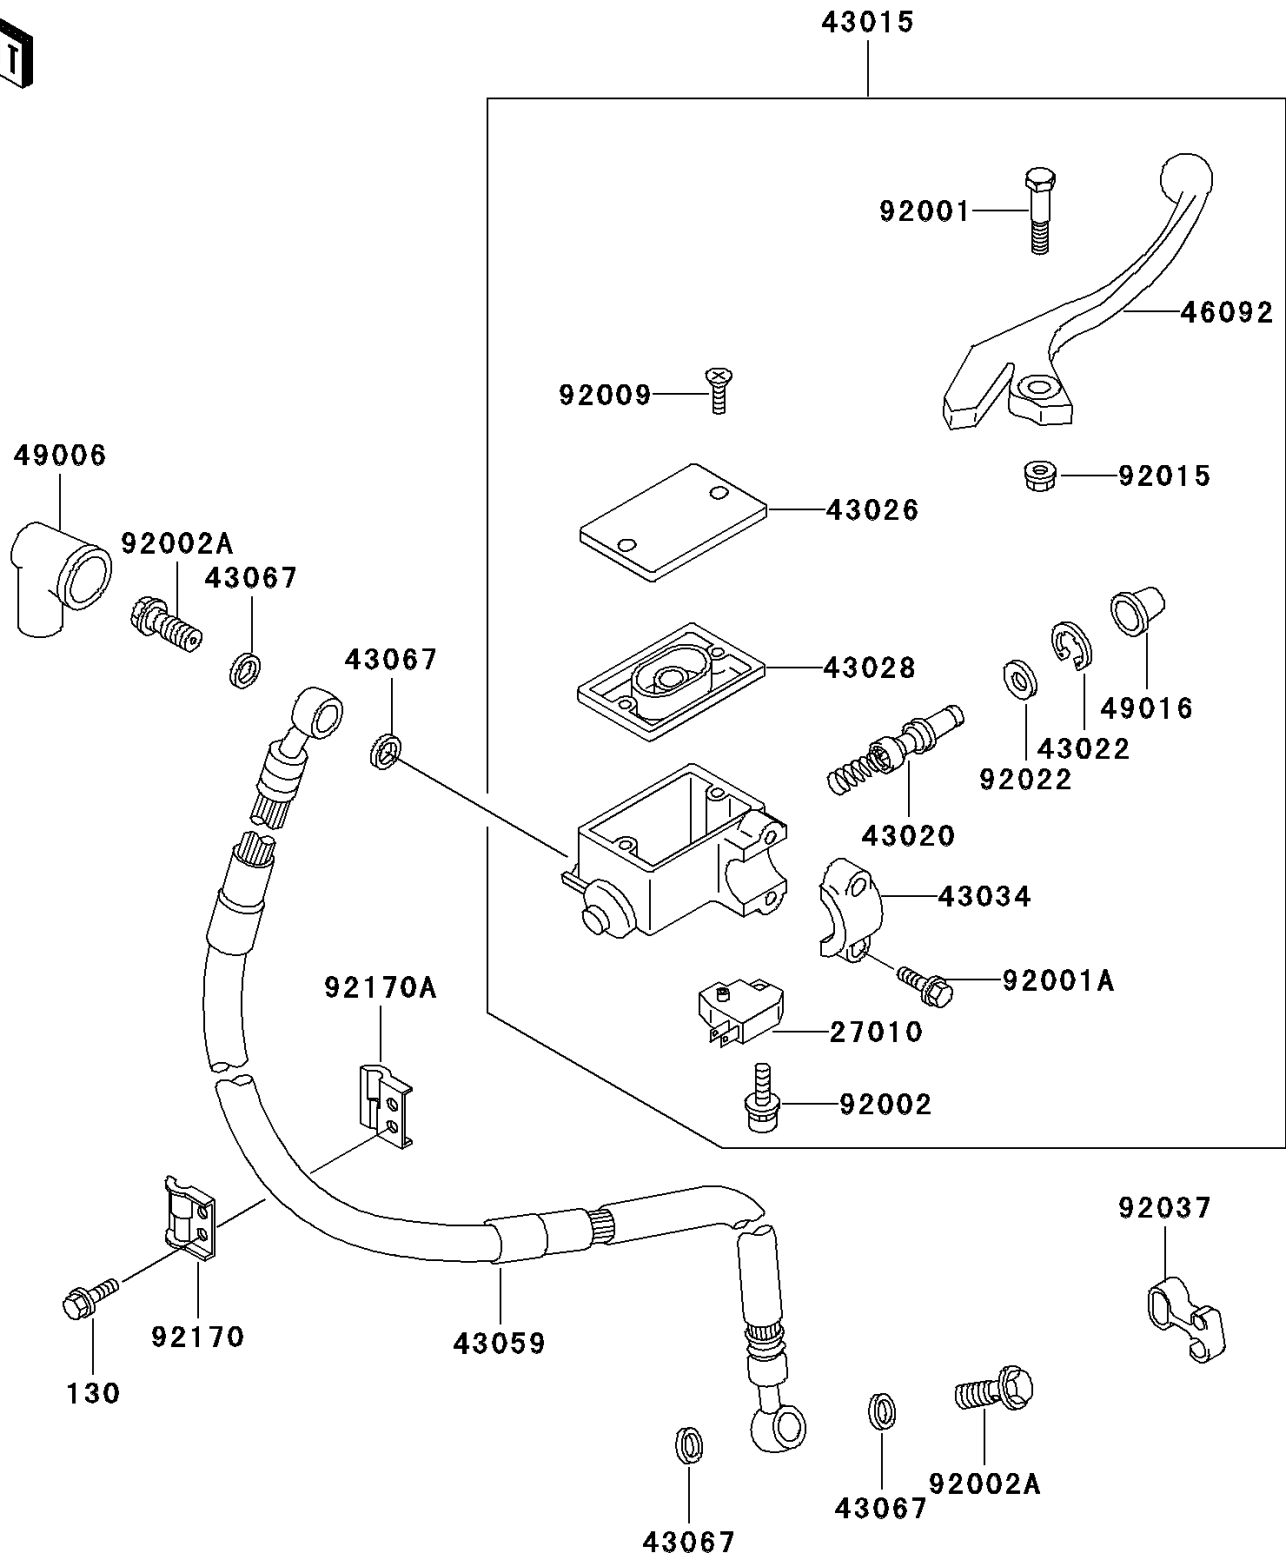

1998 KLR250

PARTS DIAGRAM

Front Master Cylinder

F2291

1998 KLR250

PARTS LIST

Front Master Cylinder

ITEM NAME

PART NUMBER

QUANTITY
