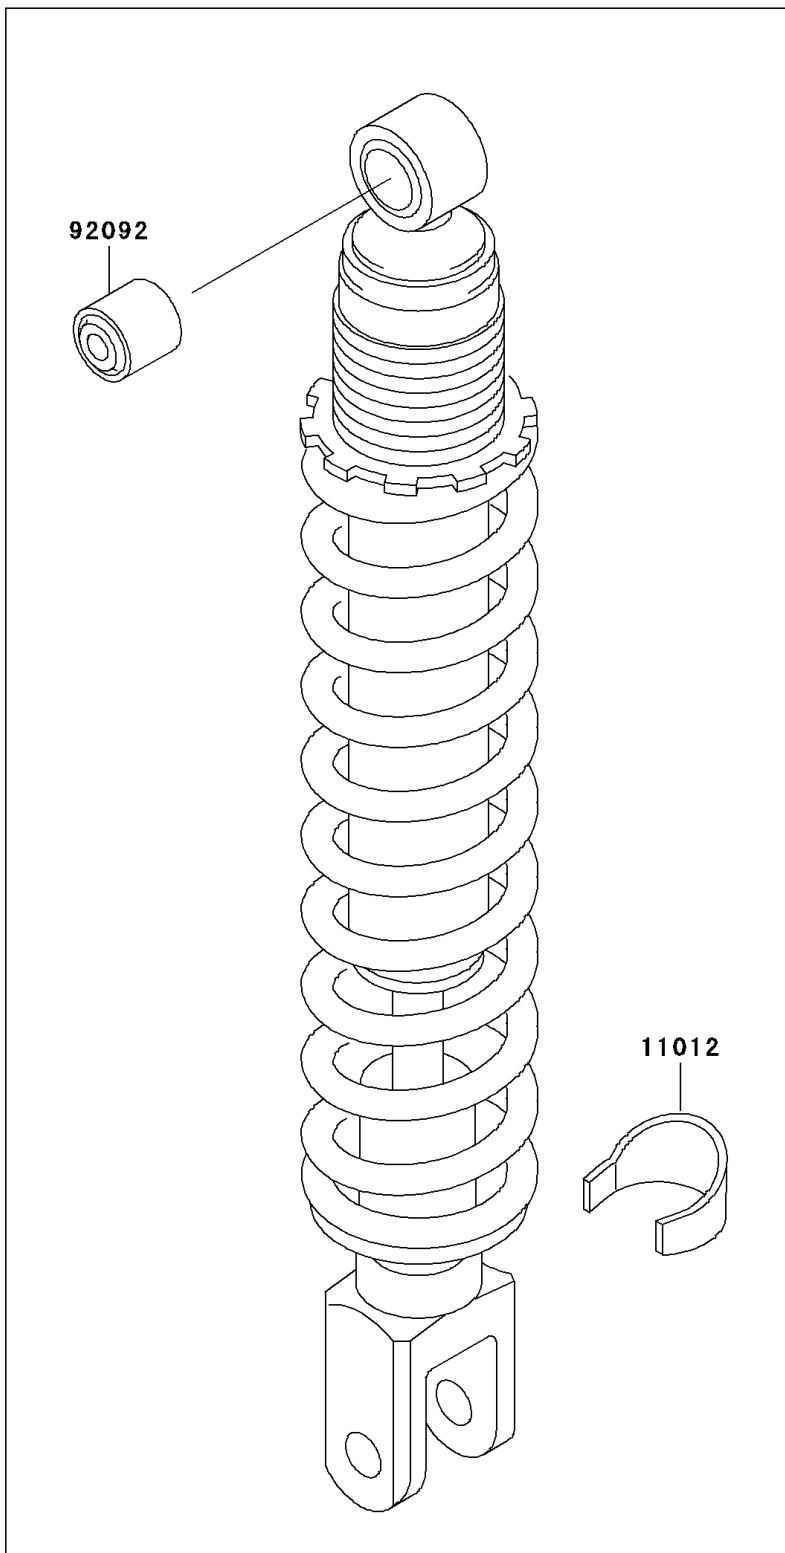

2000 KLR250

PARTS DIAGRAM

Shock Absorber(s)

Kawasaki

Let the Good Times Roll®

F2280

2000 KLR250

PARTS LIST

Shock Absorber(s)

Kawasaki

Let the Good Times Roll®

ITEM NAME

PART NUMBER

QUANTITY
