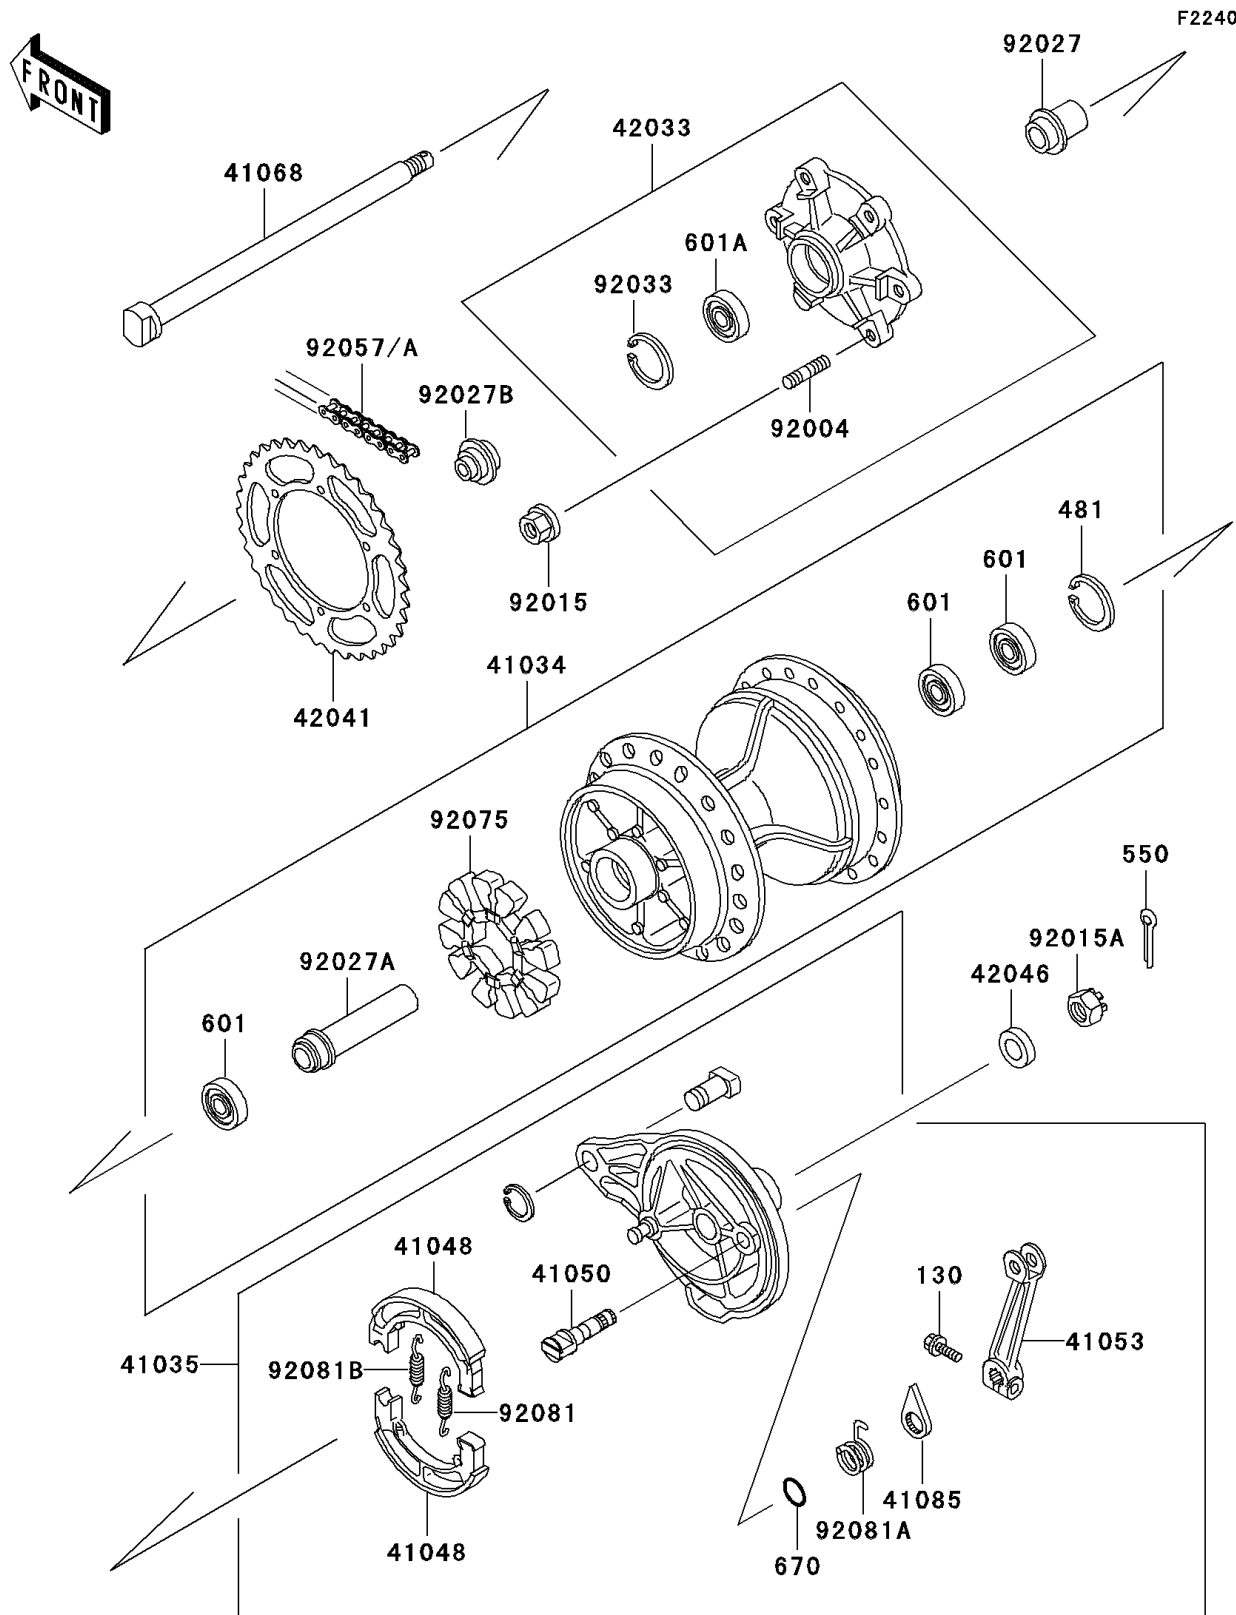

2000 KLR250

PARTS DIAGRAM

Rear Hub

2000 KLR250

PARTS LIST

Rear Hub

ITEM NAME

PART NUMBER

QUANTITY
