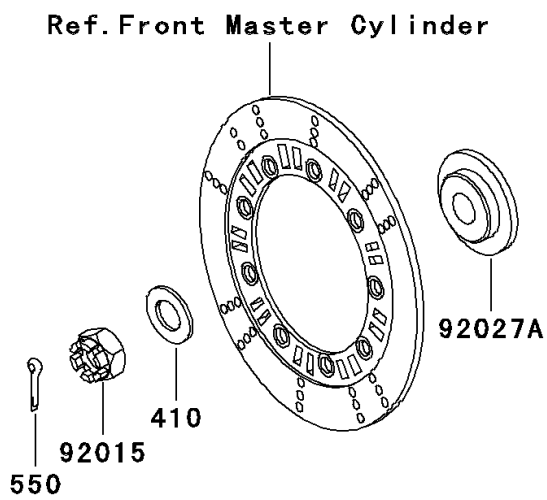

2000 KLR250

PARTS DIAGRAM

Front Hub

F2230

2000 KLR250

PARTS LIST

Front Hub

Kawasaki

Let the Good Times Roll®

ITEM NAME

PART NUMBER

QUANTITY
