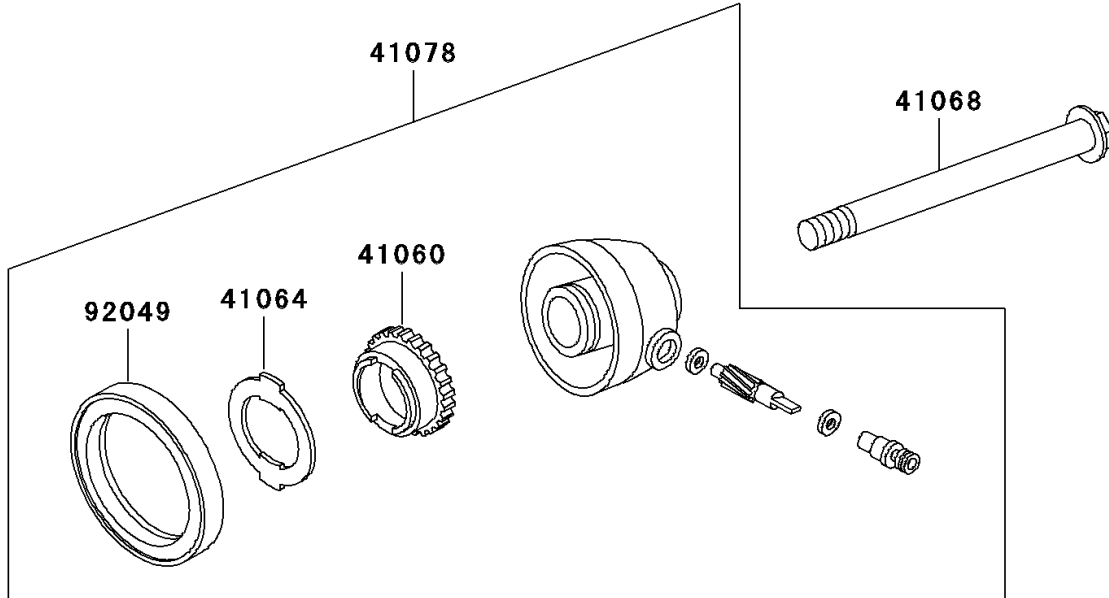

2000 KLR250

PARTS DIAGRAM

Front Hub

F2230

2000 KLR250

PARTS LIST

Front Hub

Kawasaki

Let the Good Times Roll®

ITEM NAME

PART NUMBER

QUANTITY
