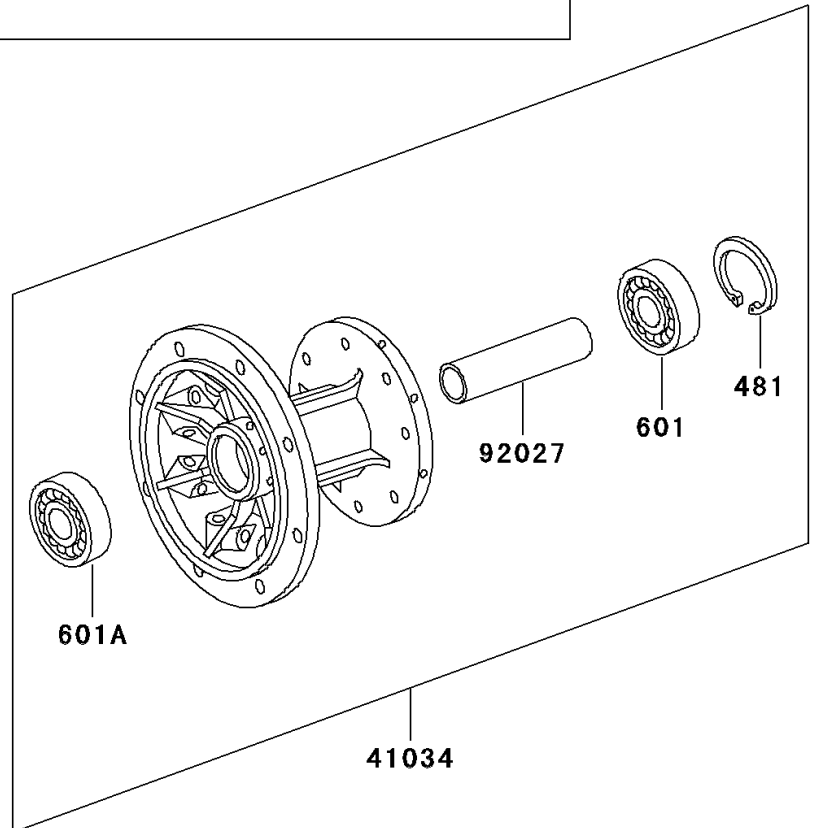

2000 KLR250

PARTS DIAGRAM

Front Hub

F2230

2000 KLR250

PARTS LIST

Front Hub

Kawasaki

Let the Good Times Roll®

ITEM NAME

PART NUMBER

QUANTITY
