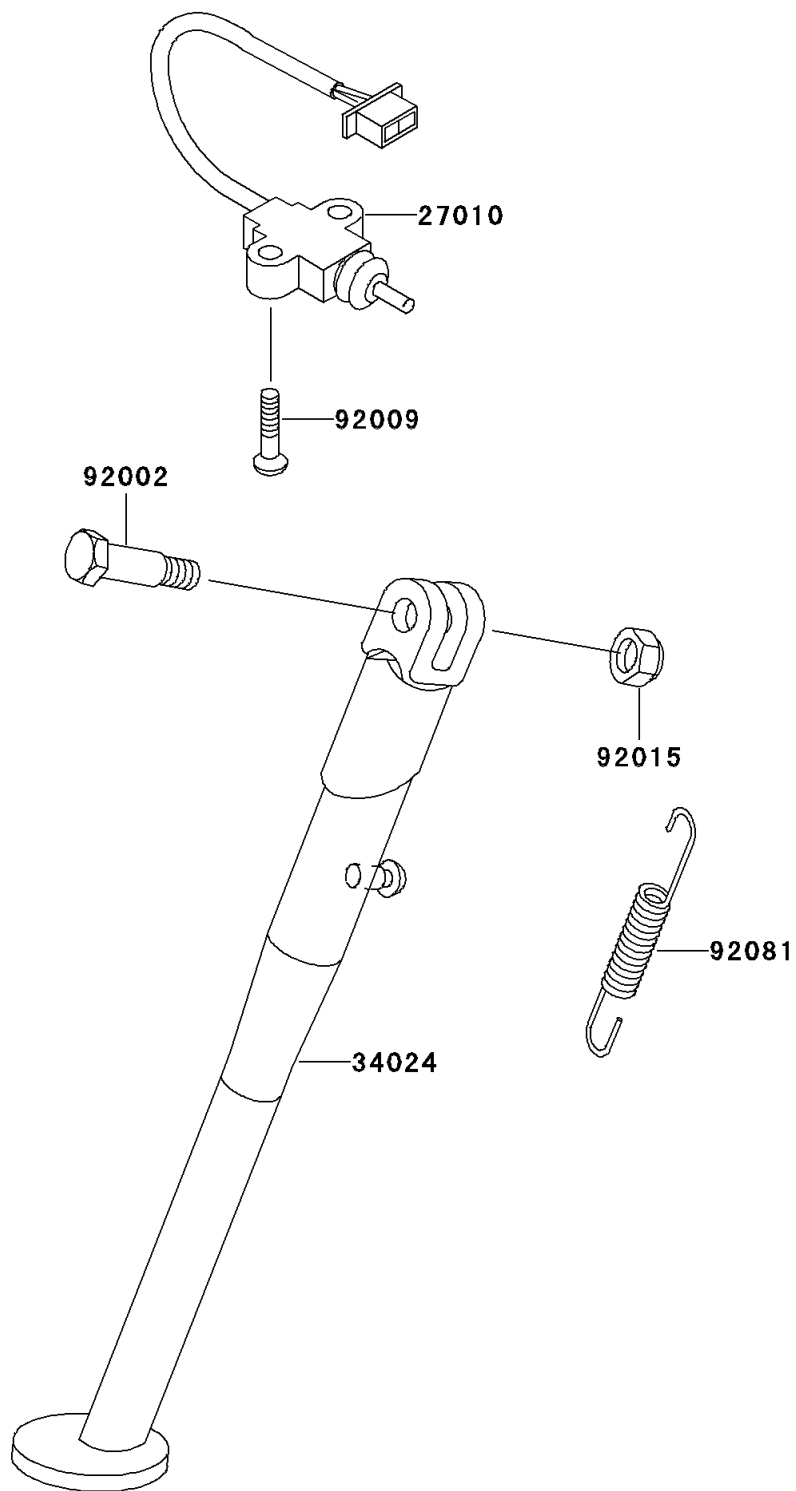

# 2002 KLR250

## PARTS DIAGRAM

Stand(s)

**Kawasaki**

Let the Good Times Roll®

F2190

## PARTS LIST

Stand(s)

**ITEM NAME**

**PART NUMBER**

**QUANTITY**

---