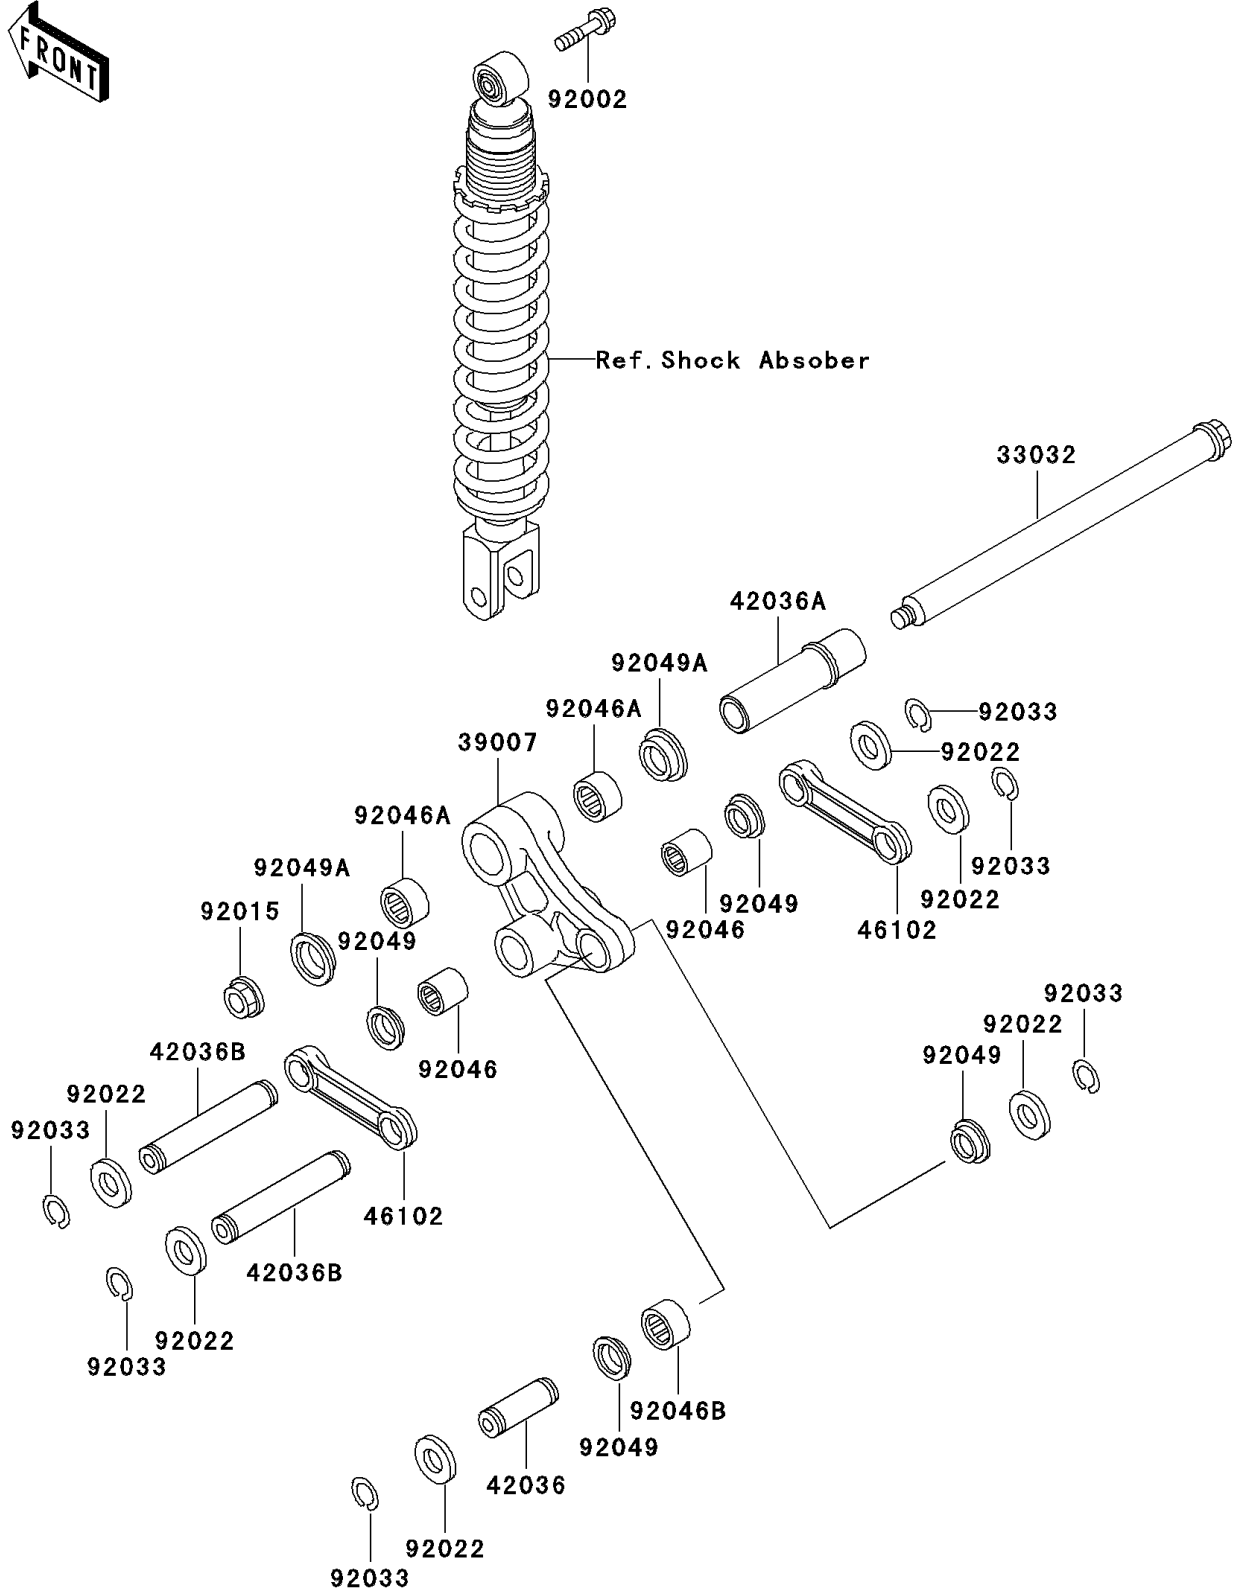

2000 KLR250

PARTS DIAGRAM

Rear Suspension

F2150

2000 KLR250

PARTS LIST

Rear Suspension

Kawasaki

Let the Good Times Roll®

ITEM NAME

PART NUMBER

QUANTITY
