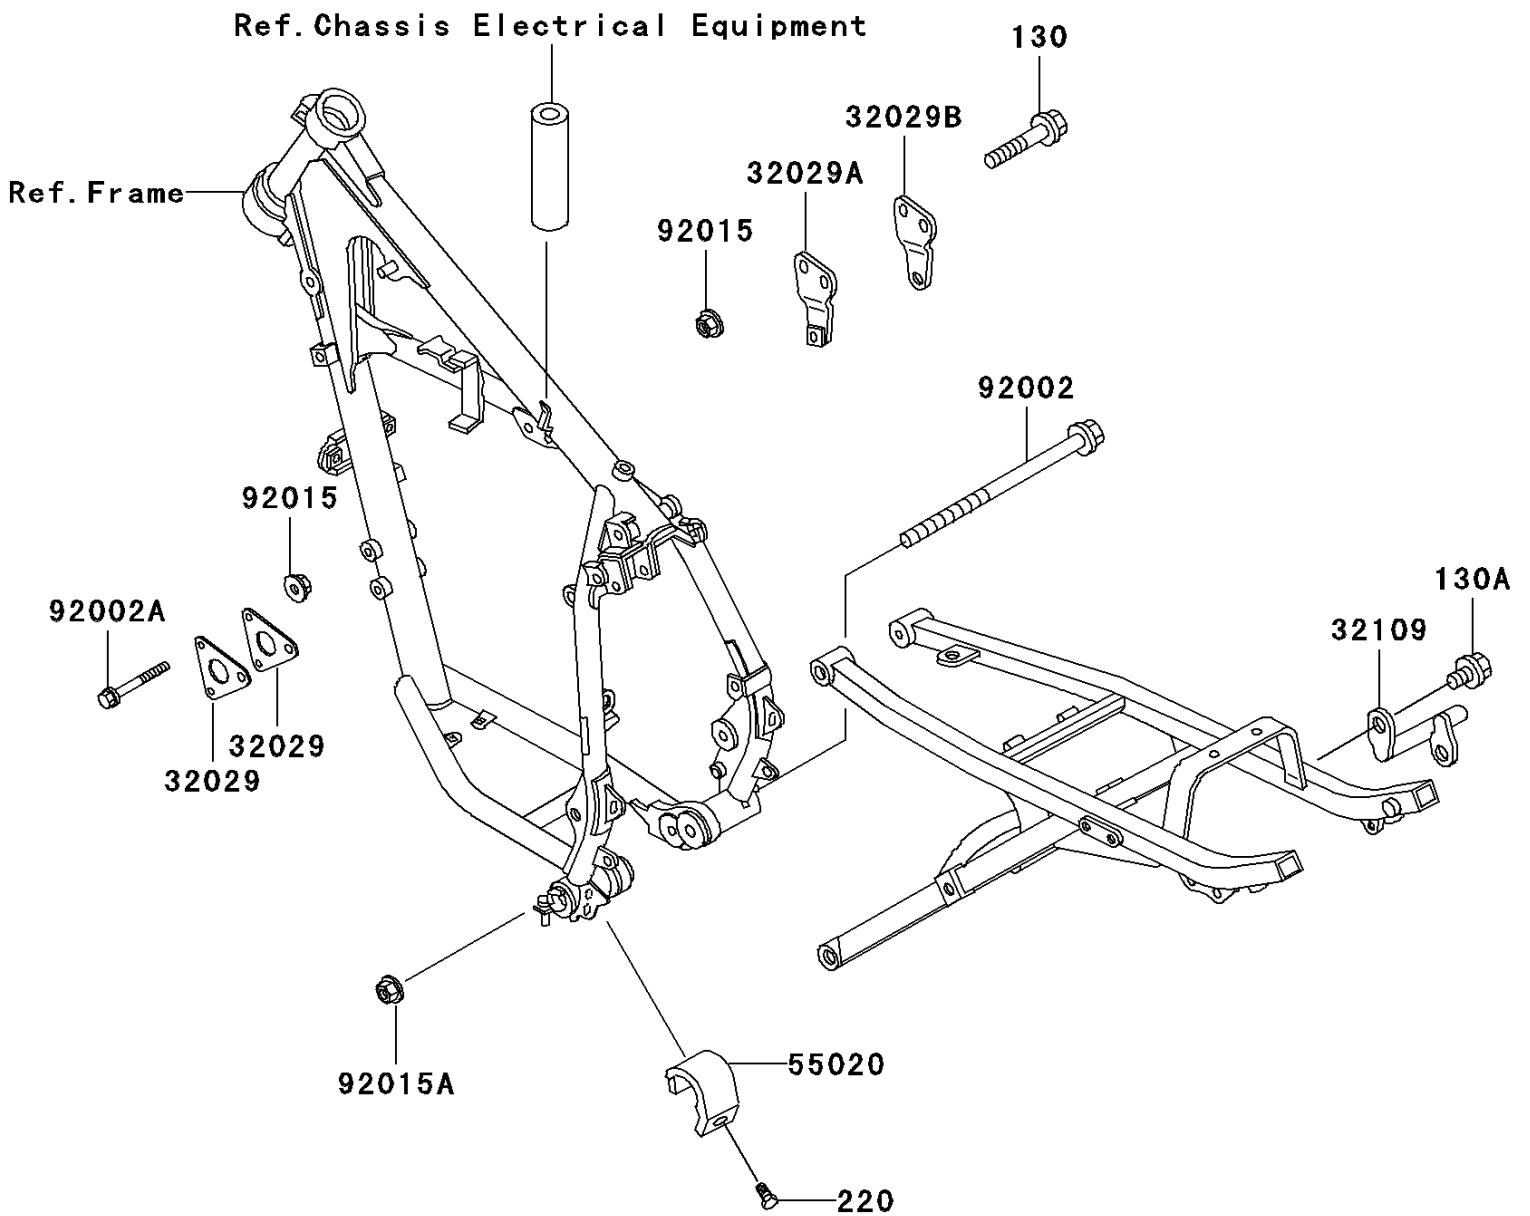

2000 KLR250

PARTS DIAGRAM

Frame Fittings

F2122

2000 KLR250

PARTS LIST

Frame Fittings

Kawasaki

Let the Good Times Roll®

ITEM NAME

PART NUMBER

QUANTITY
