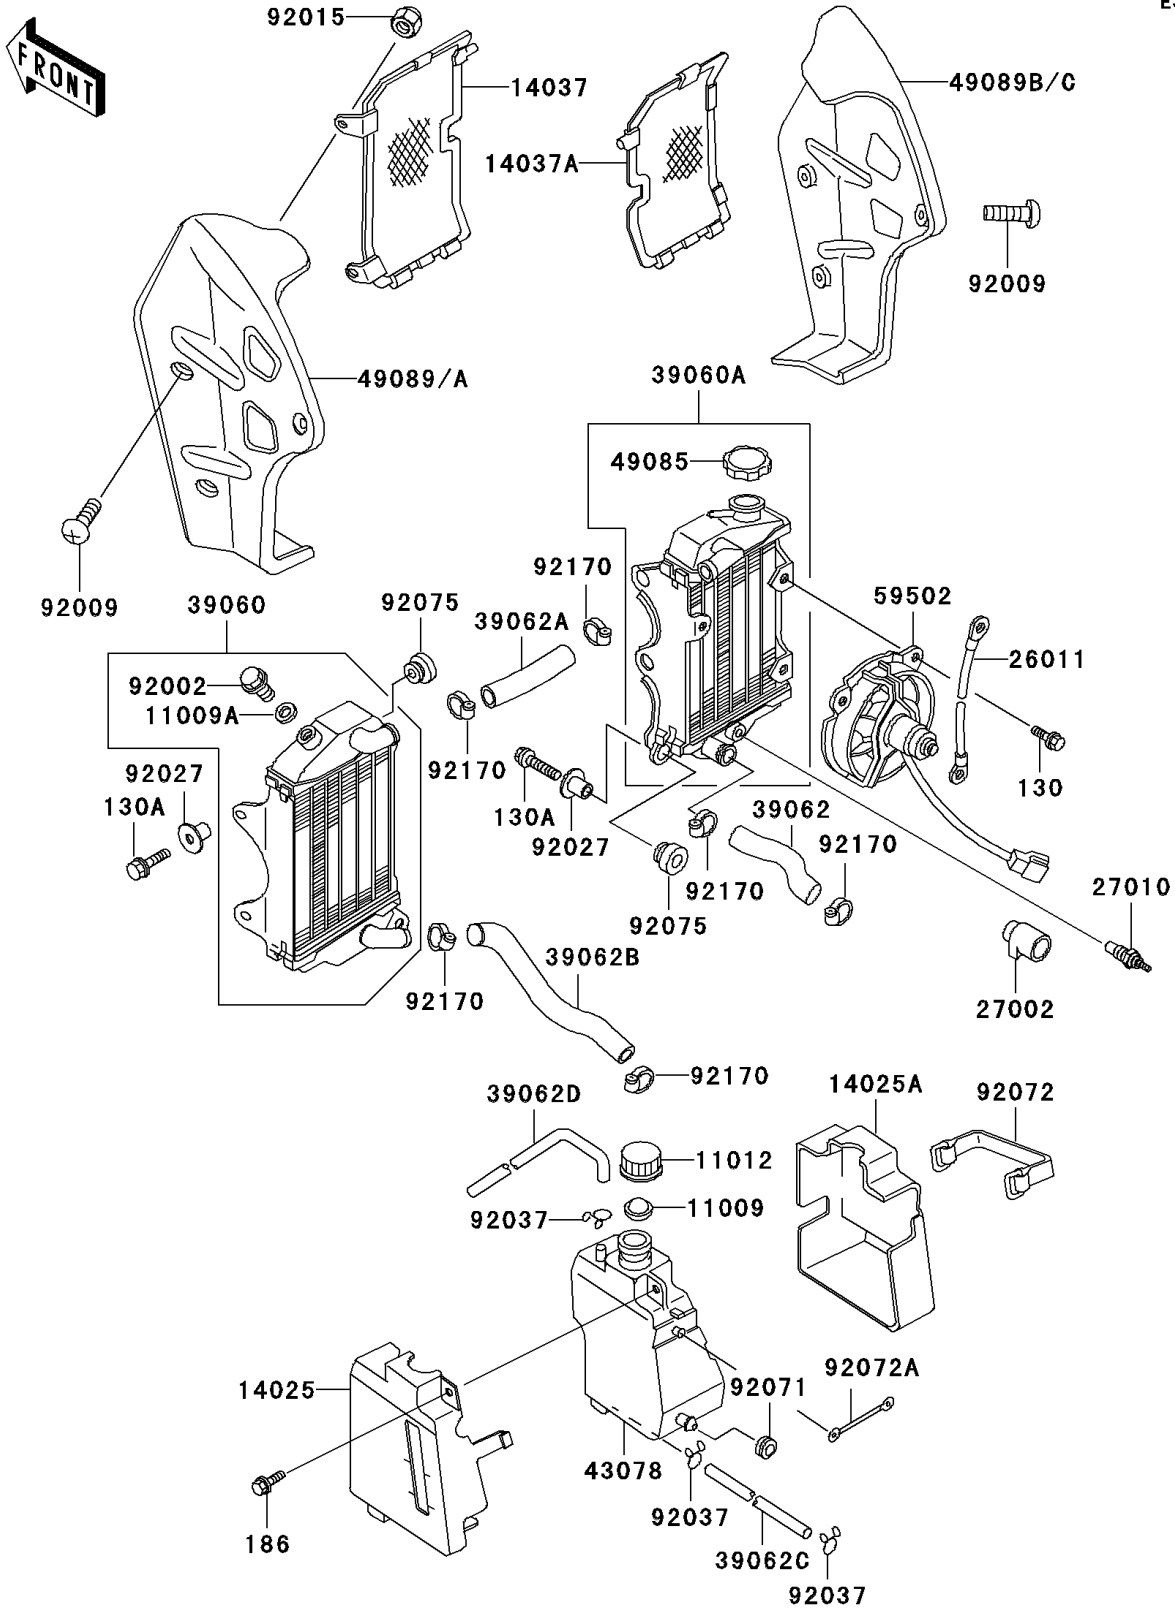

2000 KLR250

PARTS DIAGRAM

Radiator

E3032

2000 KLR250

PARTS LIST

Radiator

Kawasaki

Let the Good Times Roll®

ITEM NAME

PART NUMBER

QUANTITY
