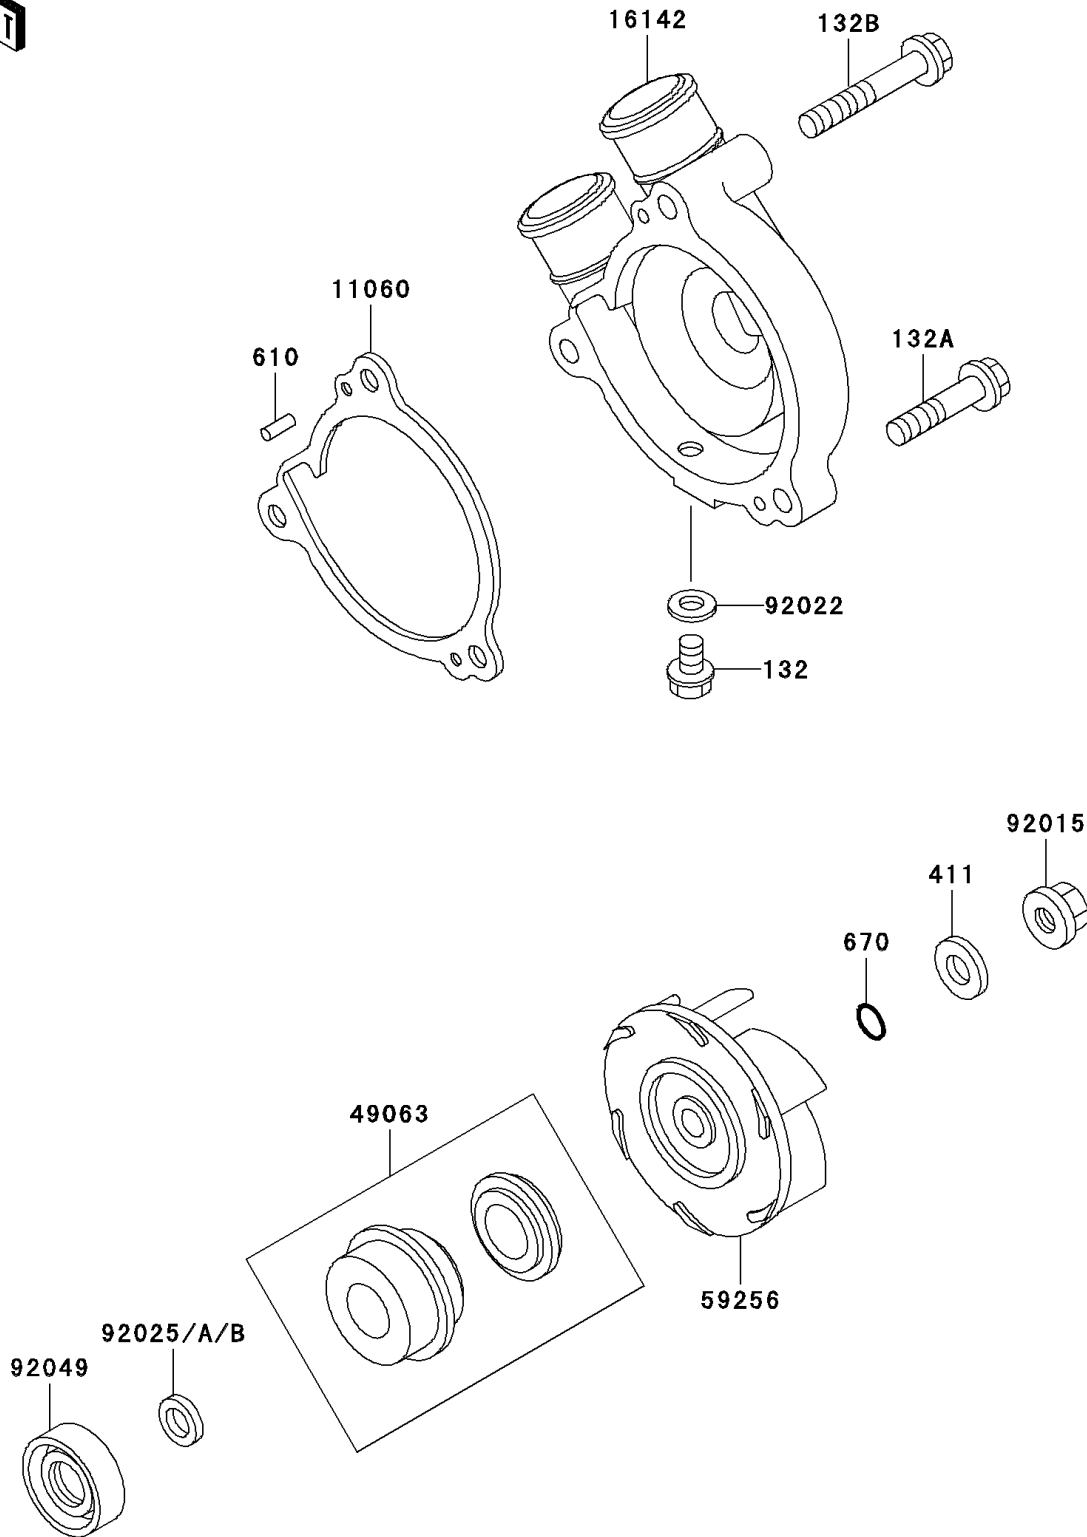

2000 KLR250

PARTS DIAGRAM

Water Pump

E3031

2000 KLR250

PARTS LIST

Water Pump

Kawasaki

Let the Good Times Roll®

ITEM NAME

PART NUMBER

QUANTITY
