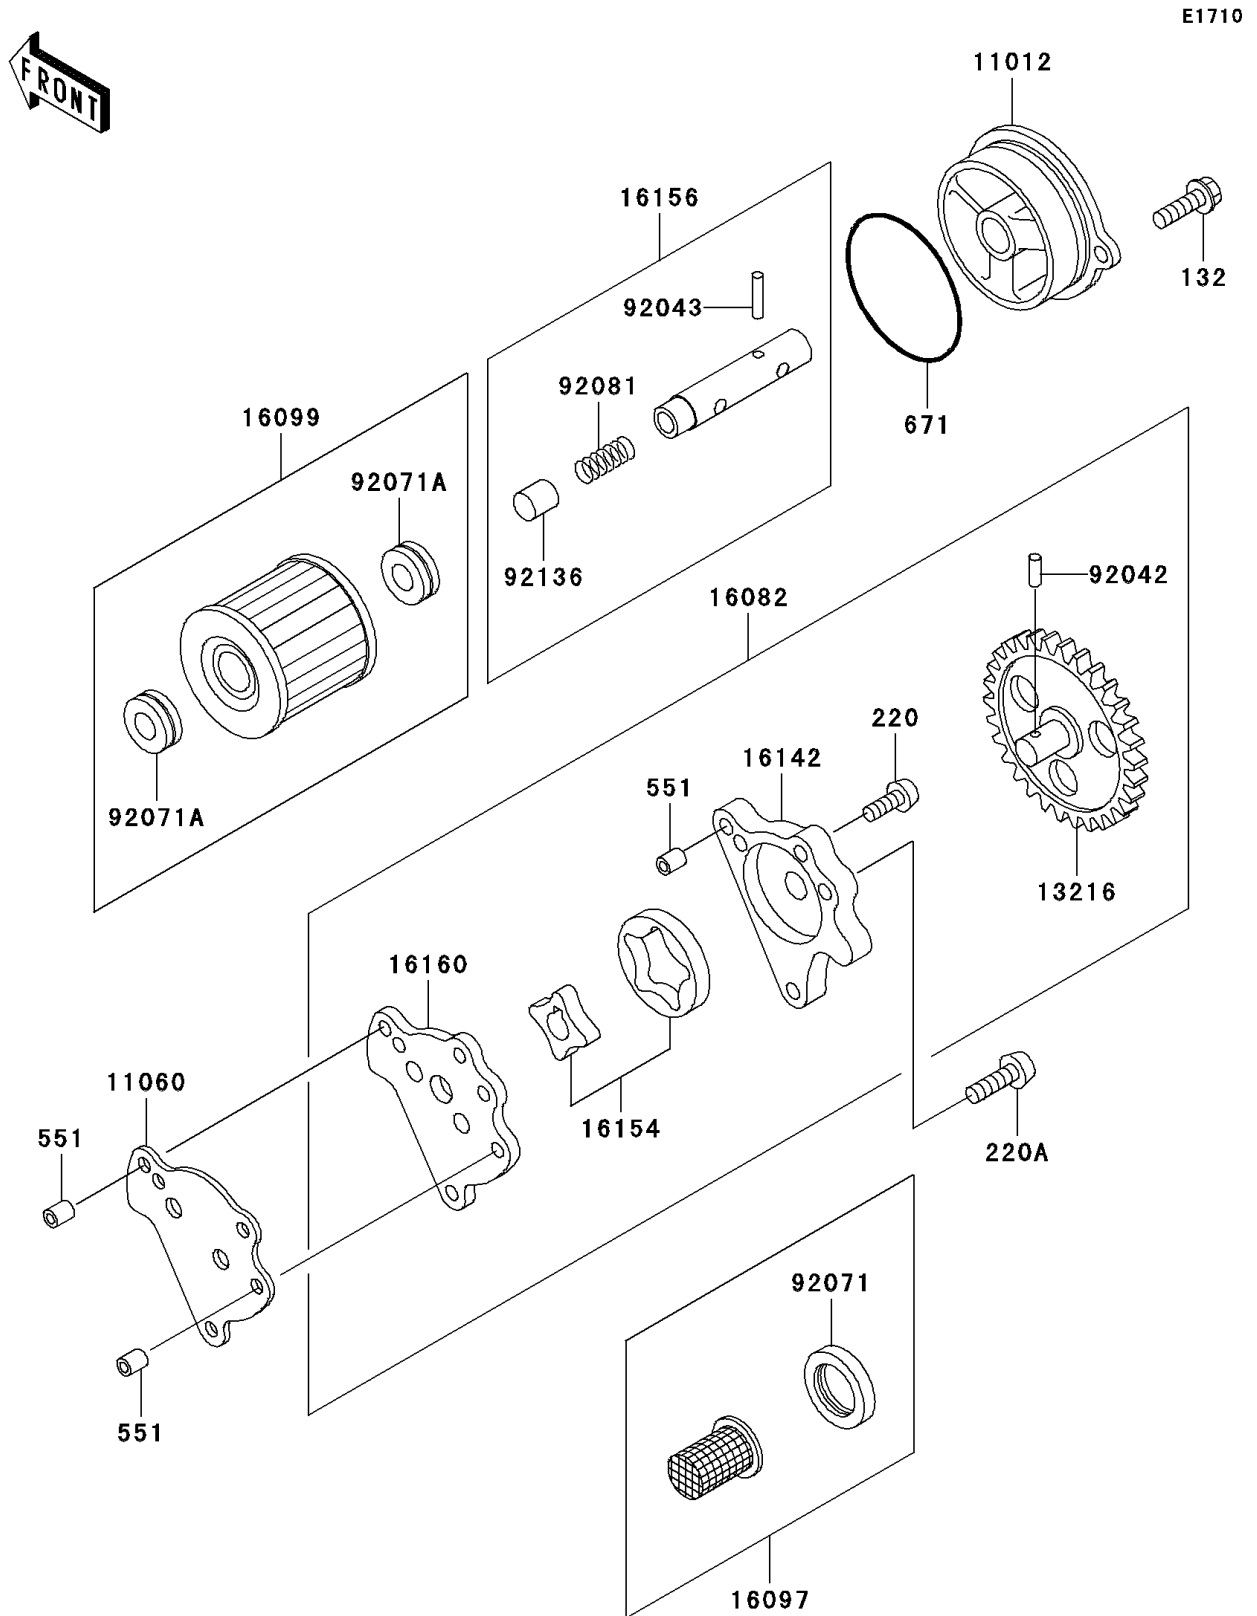

2002 KLR250

PARTS DIAGRAM

Oil Pump

2002 KLR250

PARTS LIST

Oil Pump

Kawasaki

Let the Good Times Roll®

ITEM NAME

PART NUMBER

QUANTITY
