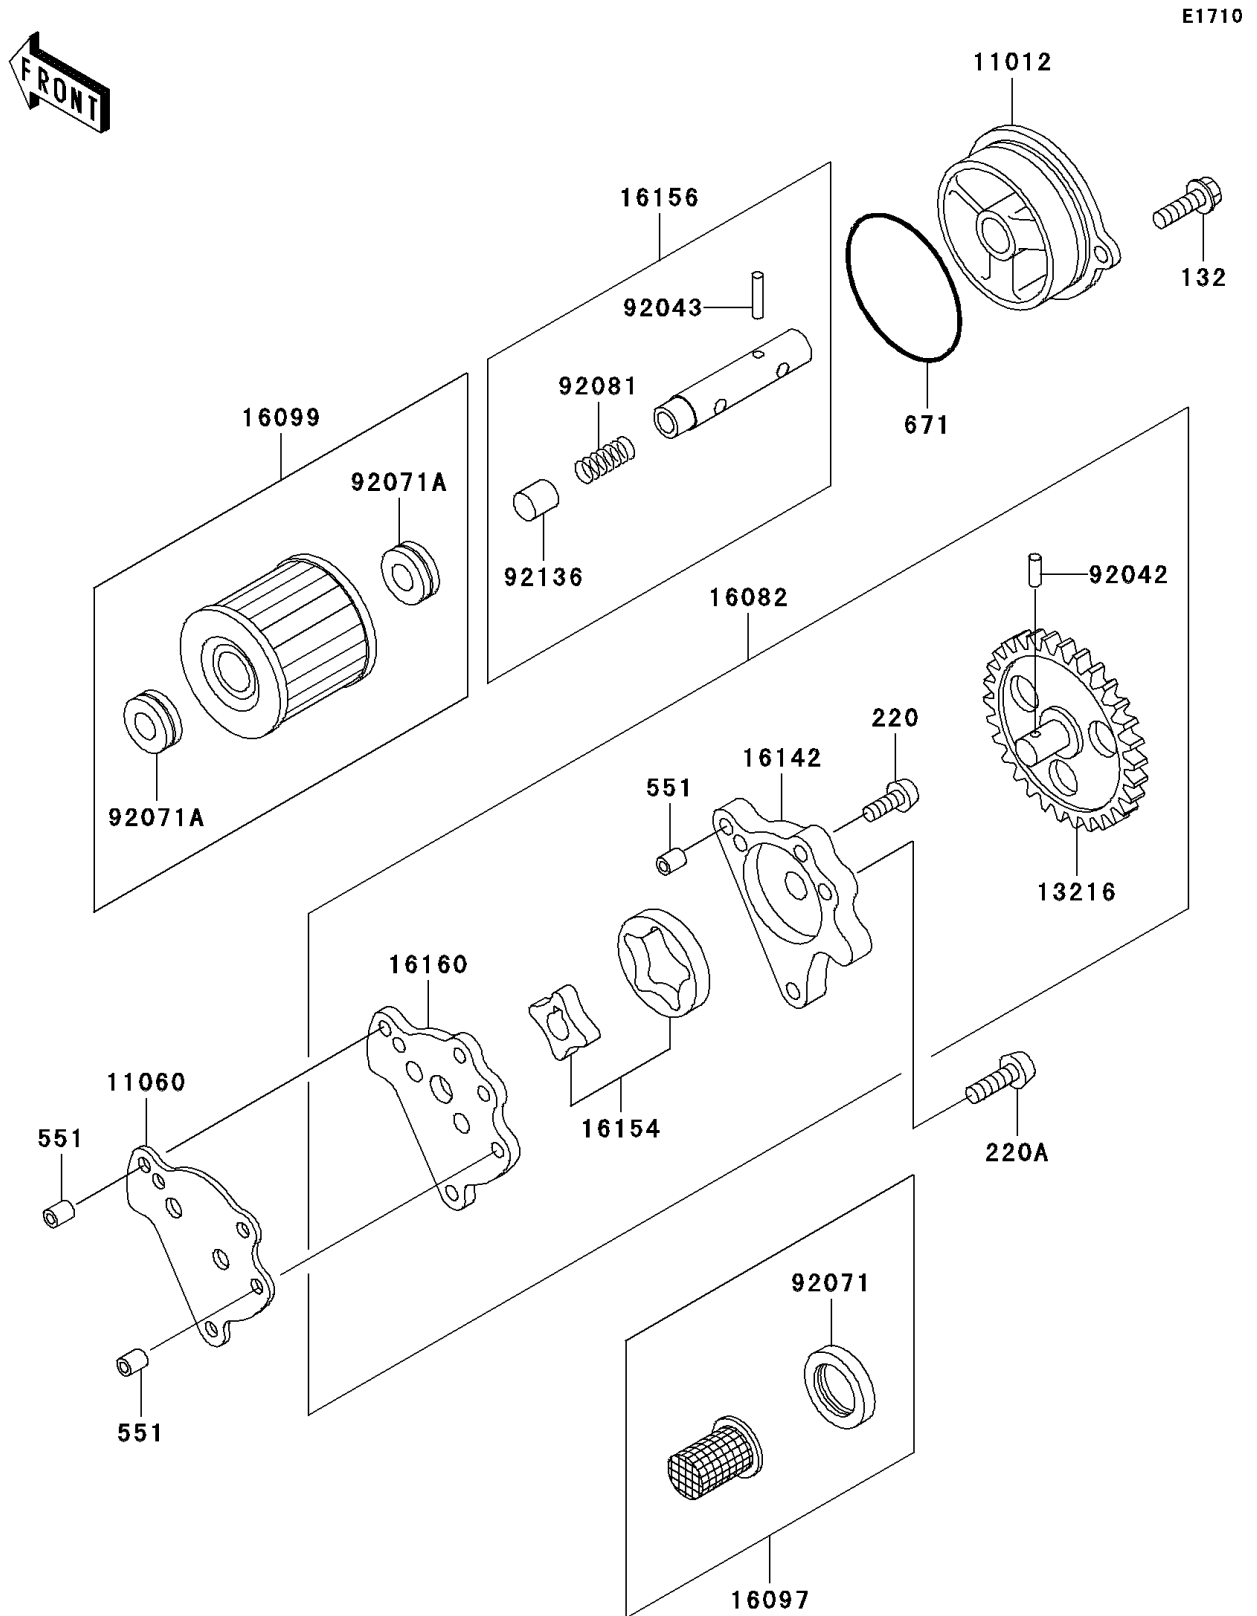

2000 KLR250

PARTS DIAGRAM

Oil Pump

2000 KLR250

PARTS LIST

Oil Pump

Kawasaki

Let the Good Times Roll®

ITEM NAME

PART NUMBER

QUANTITY
