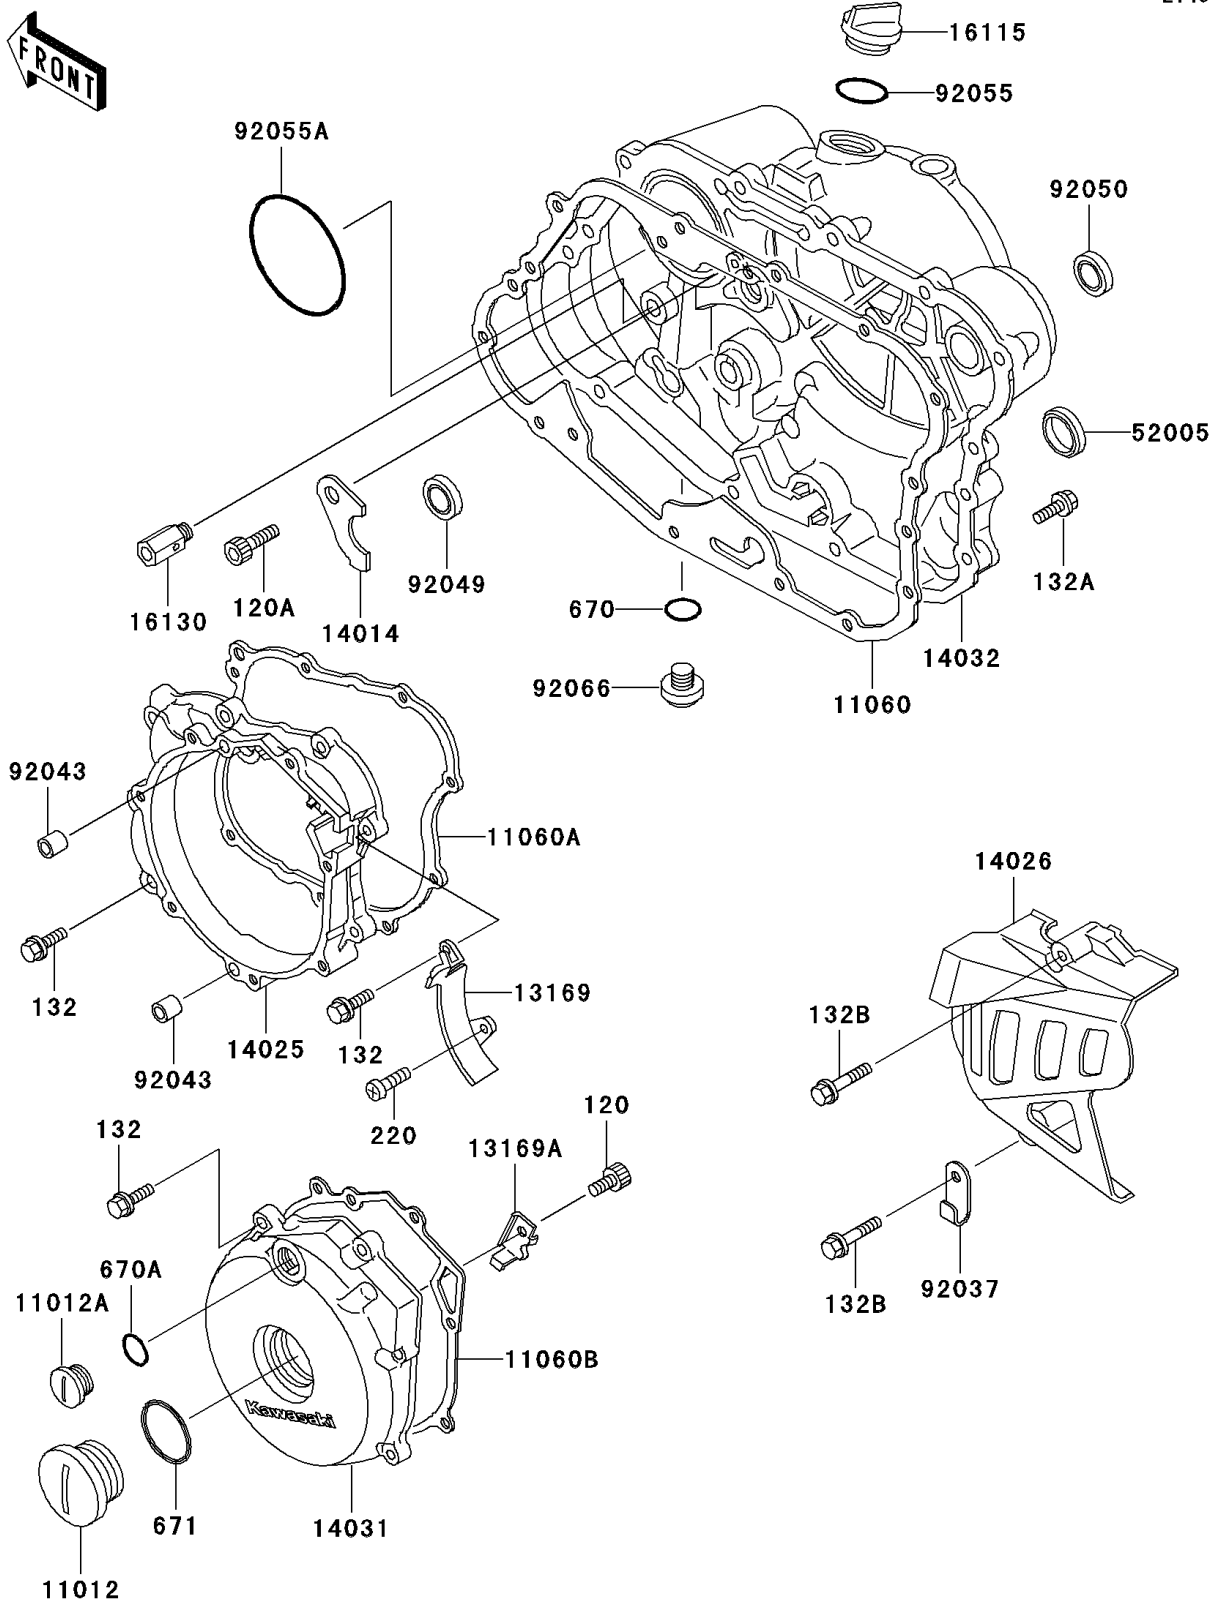

1998 KLR250

PARTS DIAGRAM

Engine Cover(s)

E1431

1998 KLR250

PARTS LIST

Engine Cover(s)

ITEM NAME

PART NUMBER

QUANTITY
