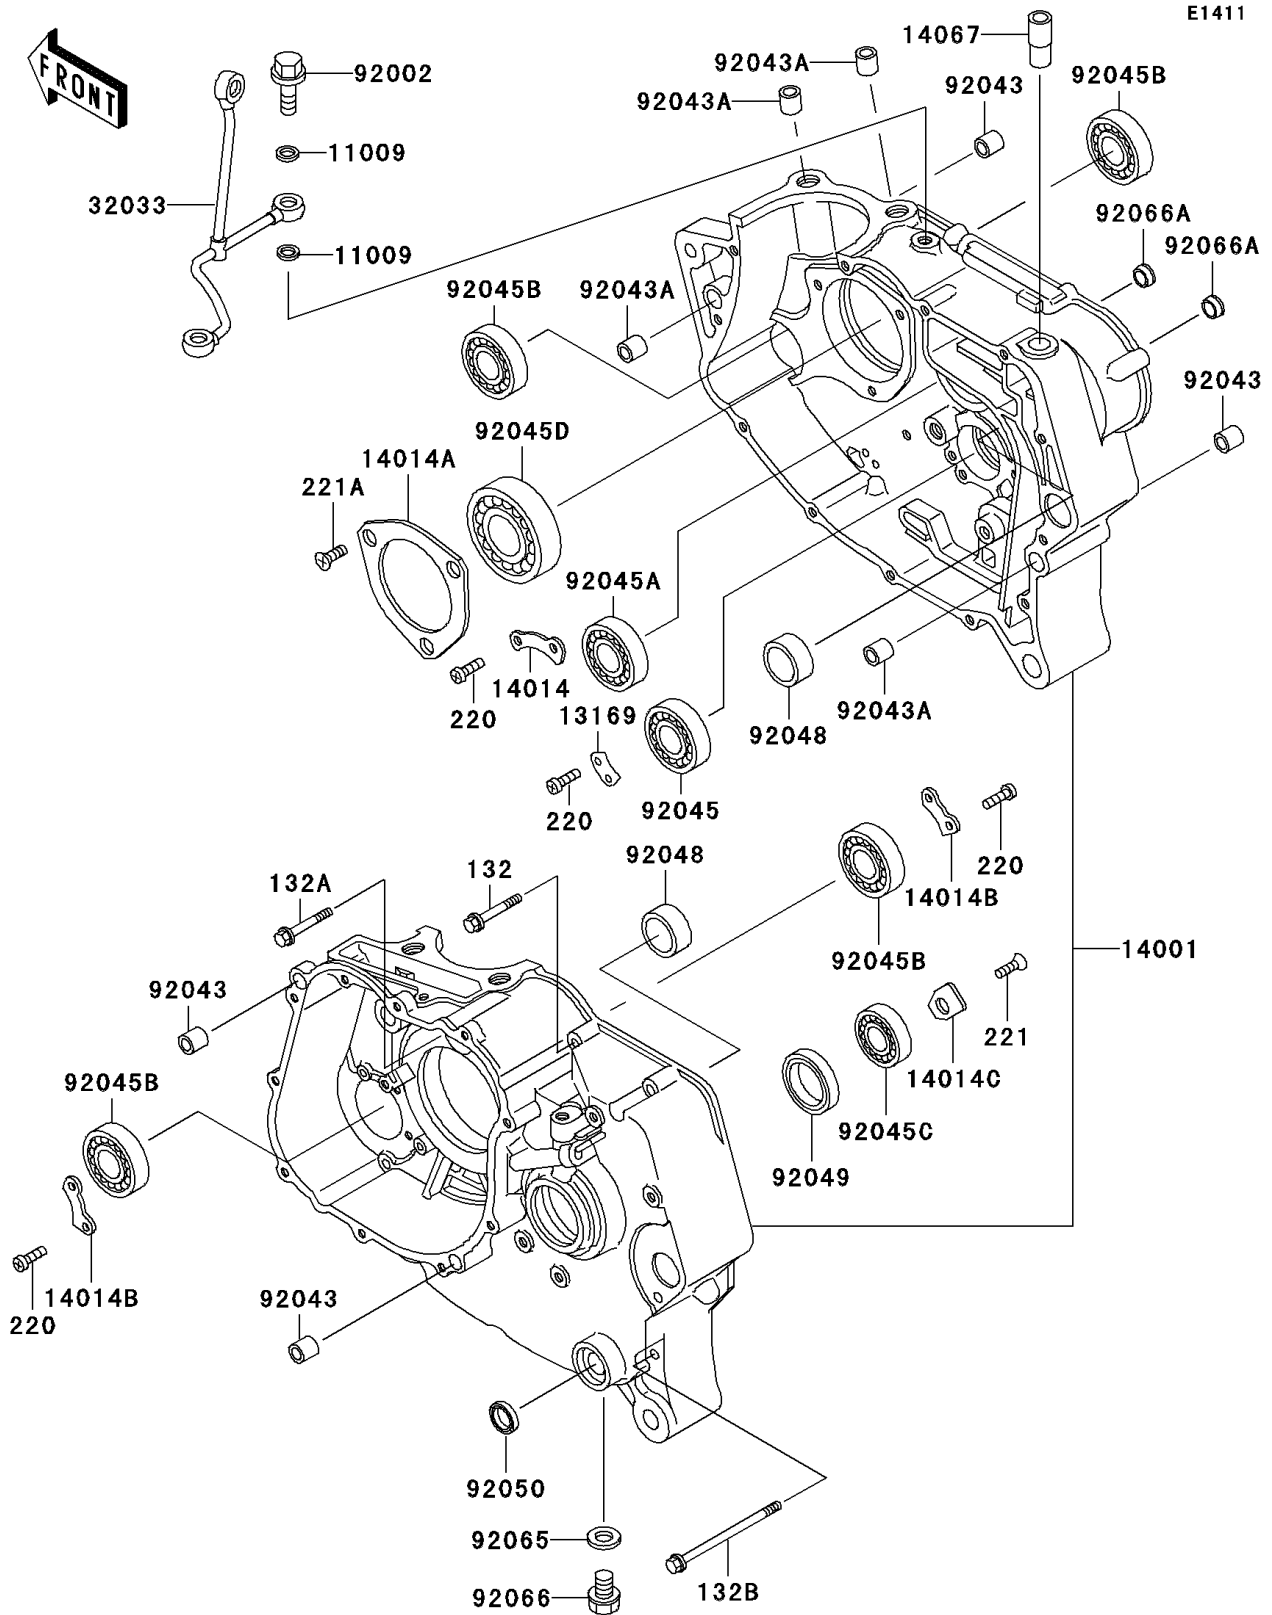

2000 KLR250

PARTS DIAGRAM

Crankcase

2000 KLR250

PARTS LIST

Crankcase

Kawasaki

Let the Good Times Roll®

ITEM NAME

PART NUMBER

QUANTITY
