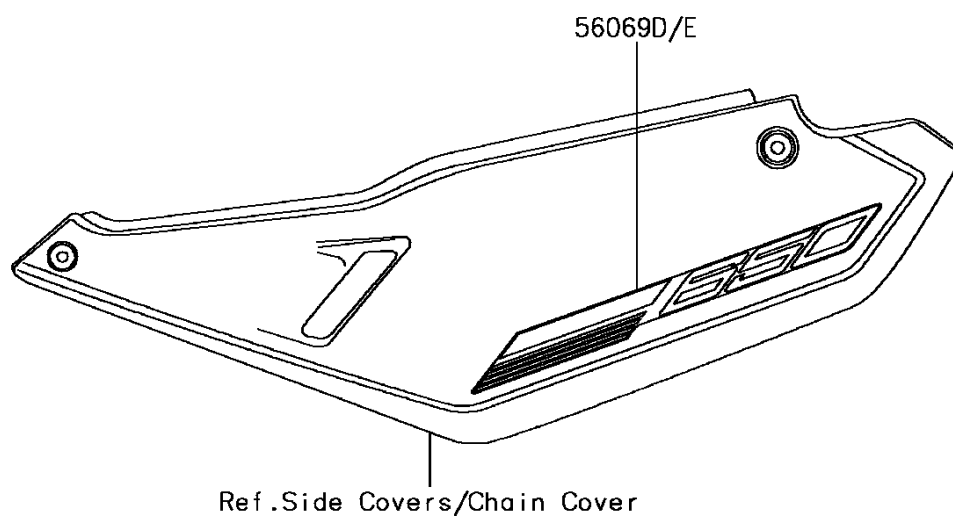

2015 KLR650

PARTS DIAGRAM

Decals(Green)(White)(EFF)

Kawasaki

Let the Good Times Roll®

F2861

2015 KLR650

PARTS LIST