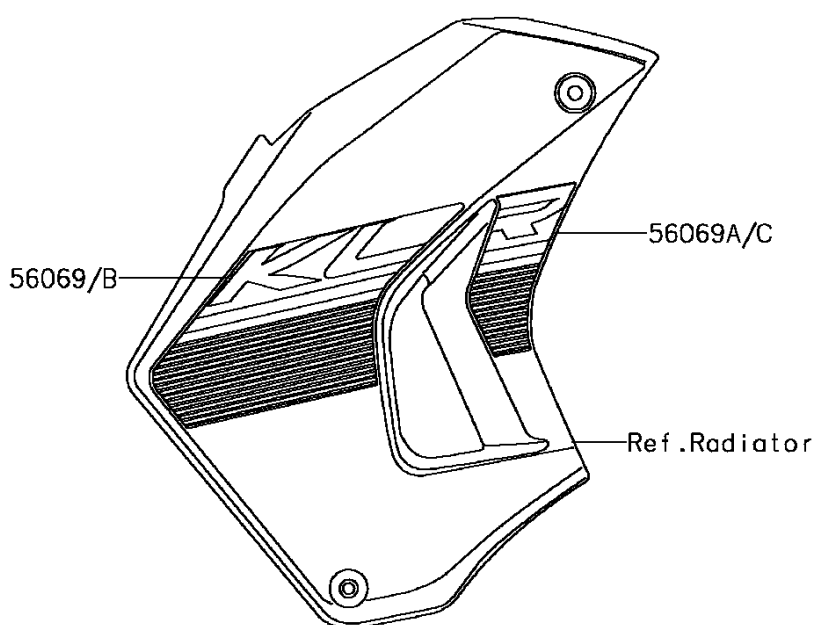

2015 KLR650

PARTS DIAGRAM

Decals(Green)(White)(EFF)

Kawasaki

Let the Good Times Roll®

F2861

2015 KLR650

PARTS LIST