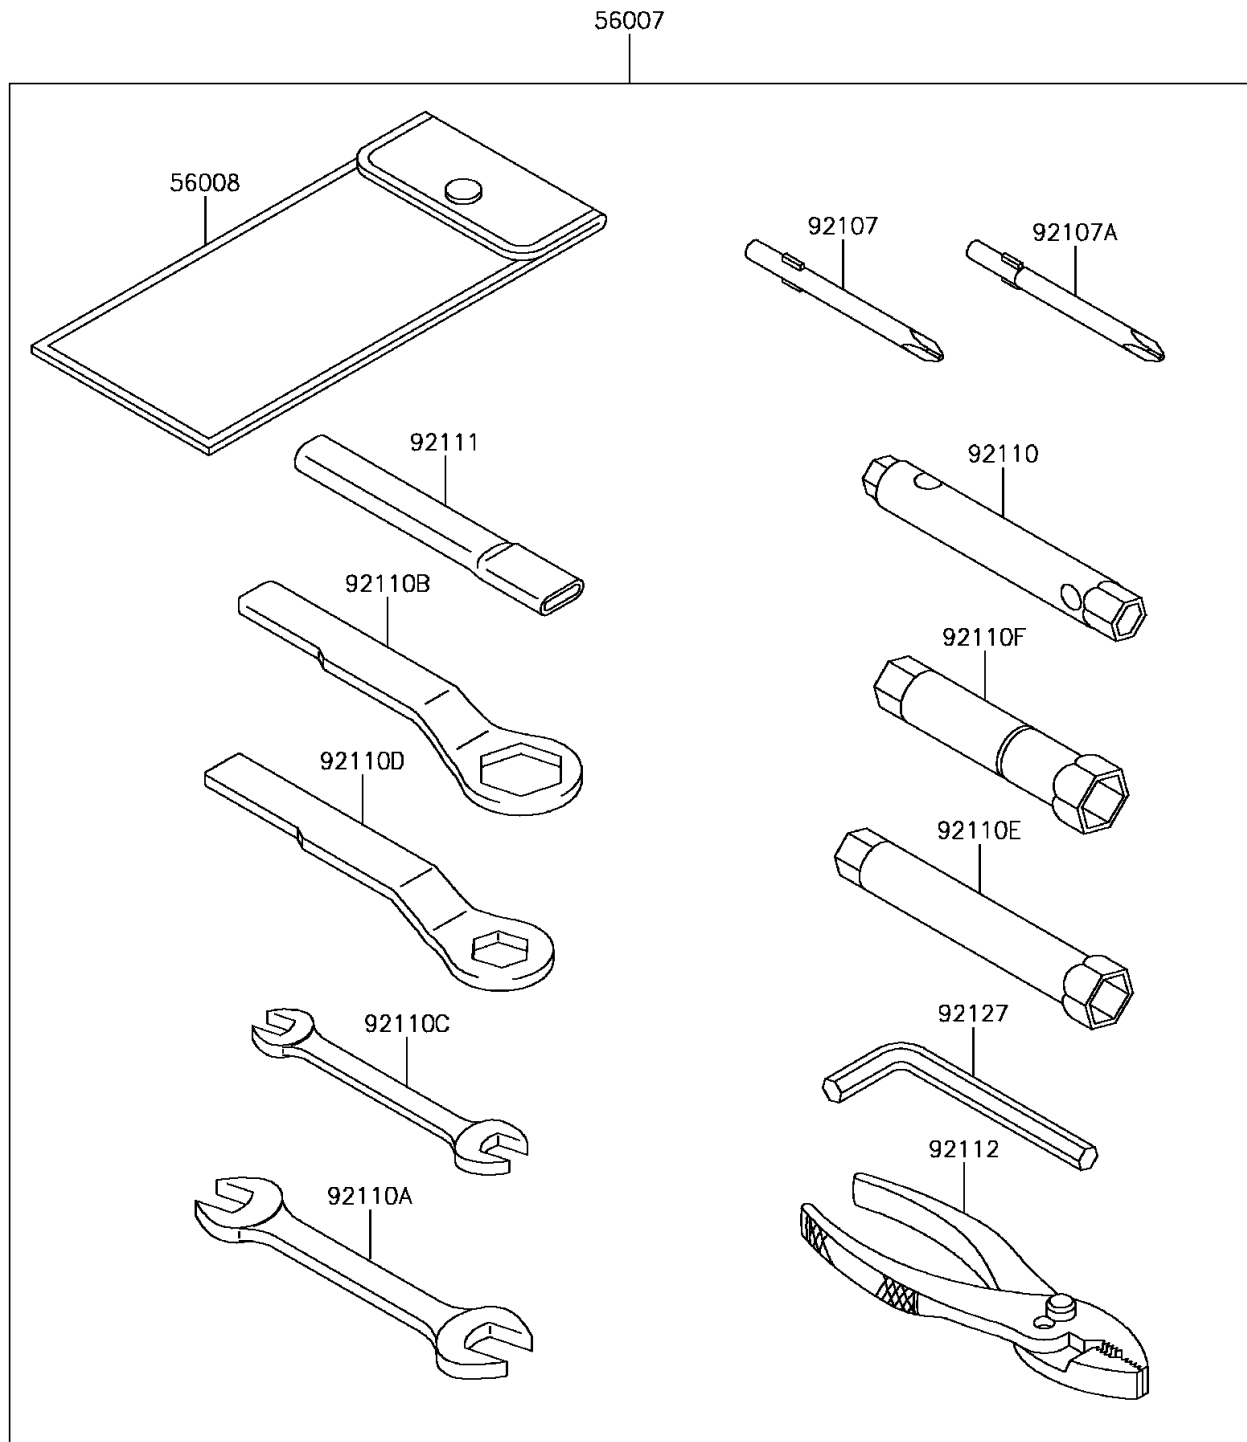

2016 KLR™ 650 CAMO

PARTS DIAGRAM

Owner's Tools

F2810

2016 KLR™ 650 CAMO

PARTS LIST

Owner's Tools

ITEM NAME

PART NUMBER

QUANTITY
