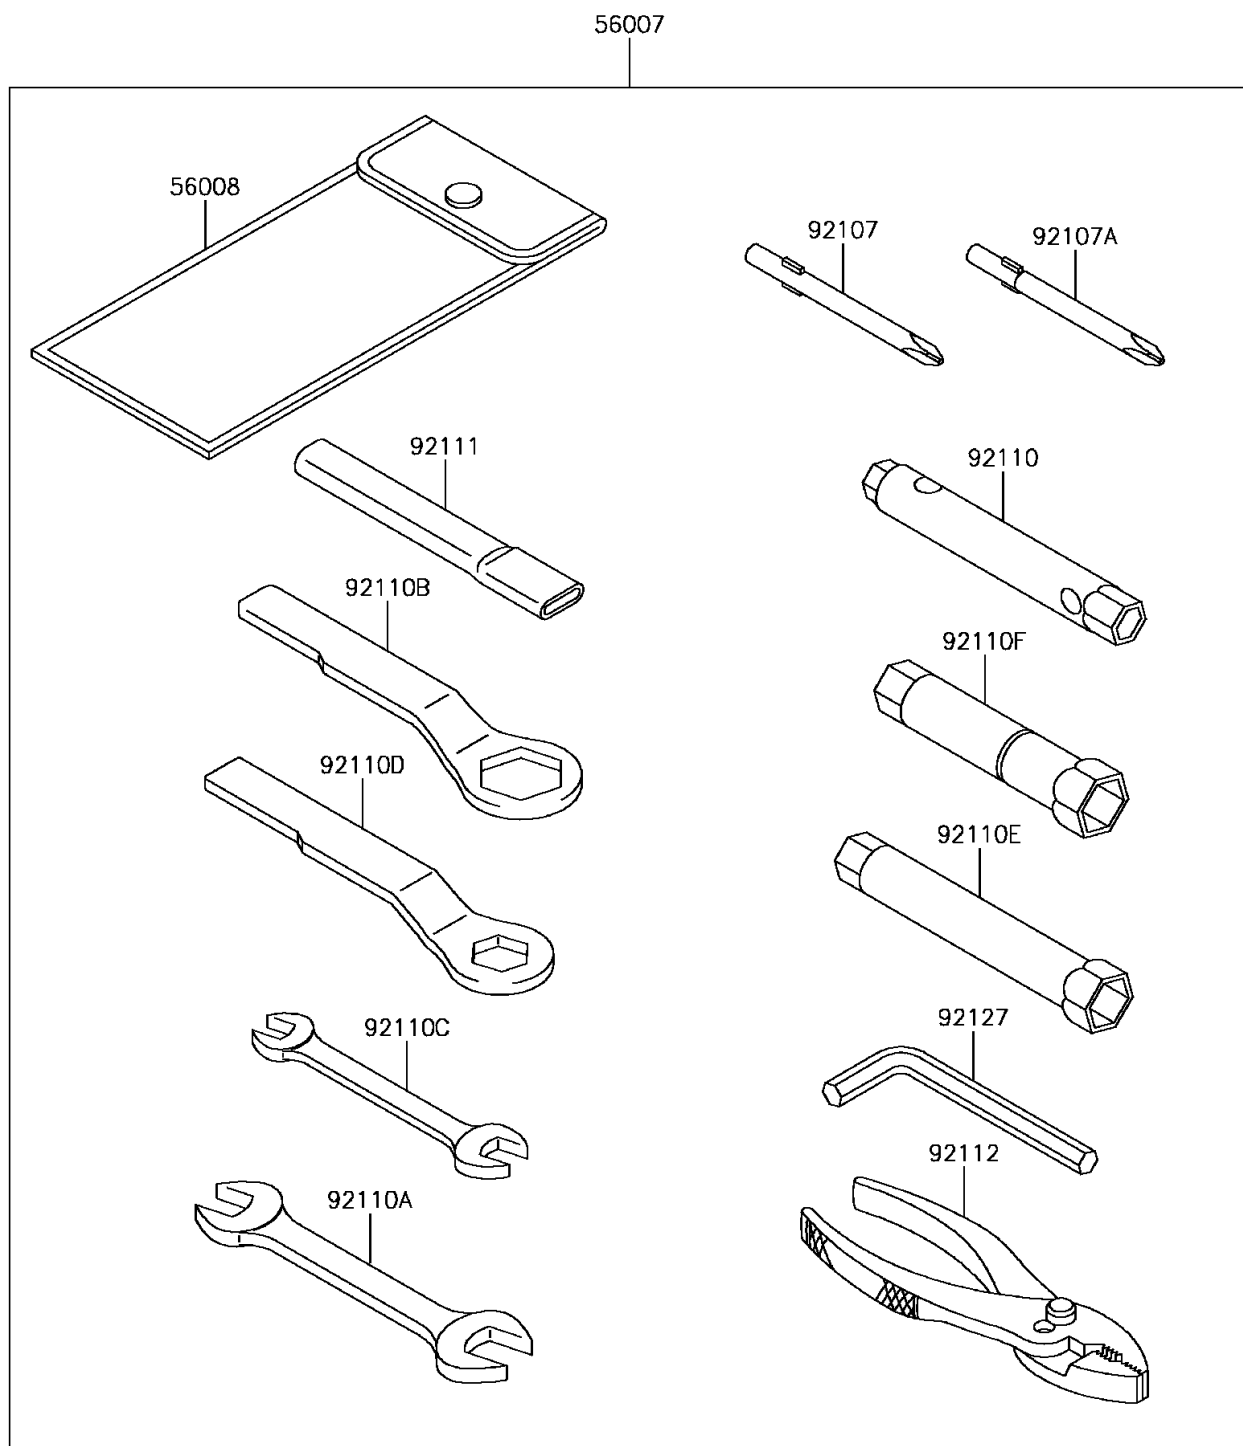

2015 KLR650

PARTS DIAGRAM

Owner's Tools

F2810

2015 KLR650

PARTS LIST

Owner's Tools

ITEM NAME

PART NUMBER

QUANTITY
