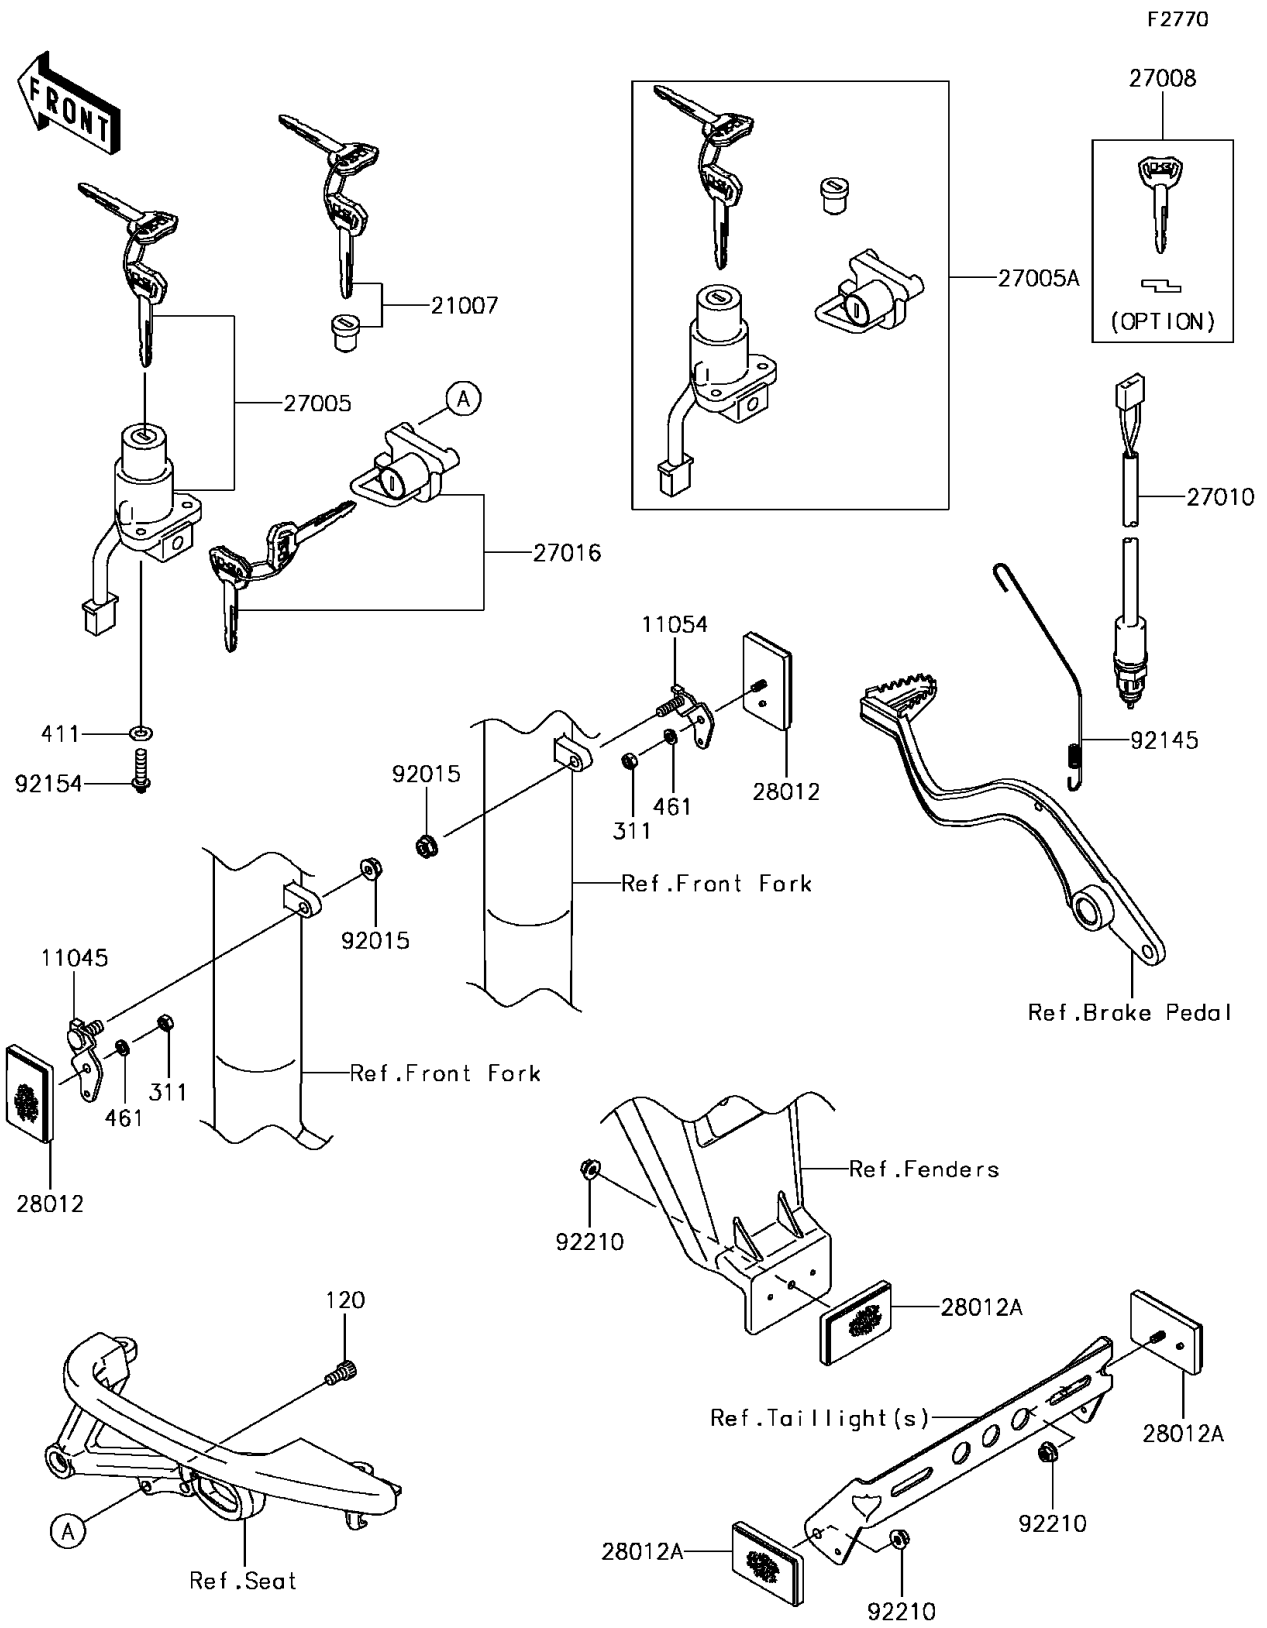

2015 KLR650

PARTS DIAGRAM

Ignition Switch

2015 KLR650

PARTS LIST

Ignition Switch

ITEM NAME	PART NUMBER	QUANTITY
-----------	-------------	----------
