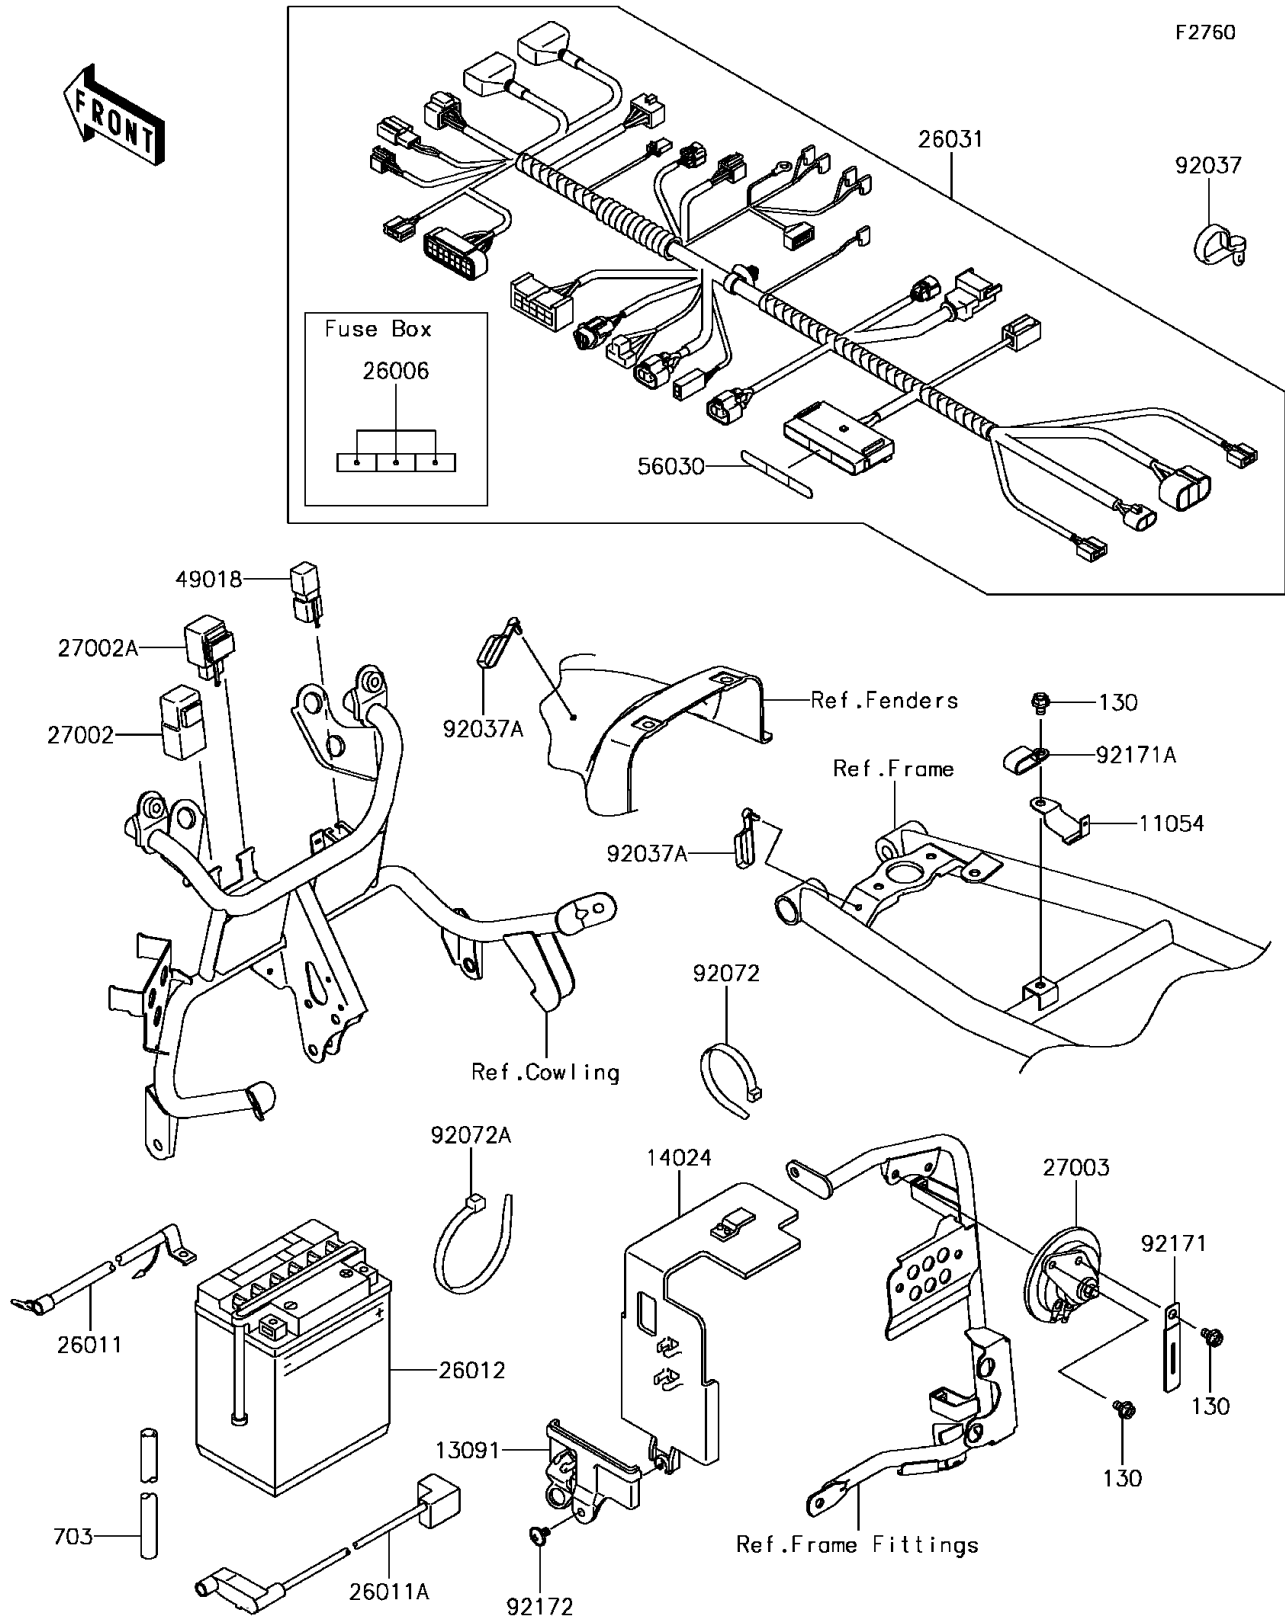

2015 KLR650

PARTS DIAGRAM

Chassis Electrical Equipment

2015 KLR650

PARTS LIST

Chassis Electrical Equipment

ITEM NAME

PART NUMBER

QUANTITY
