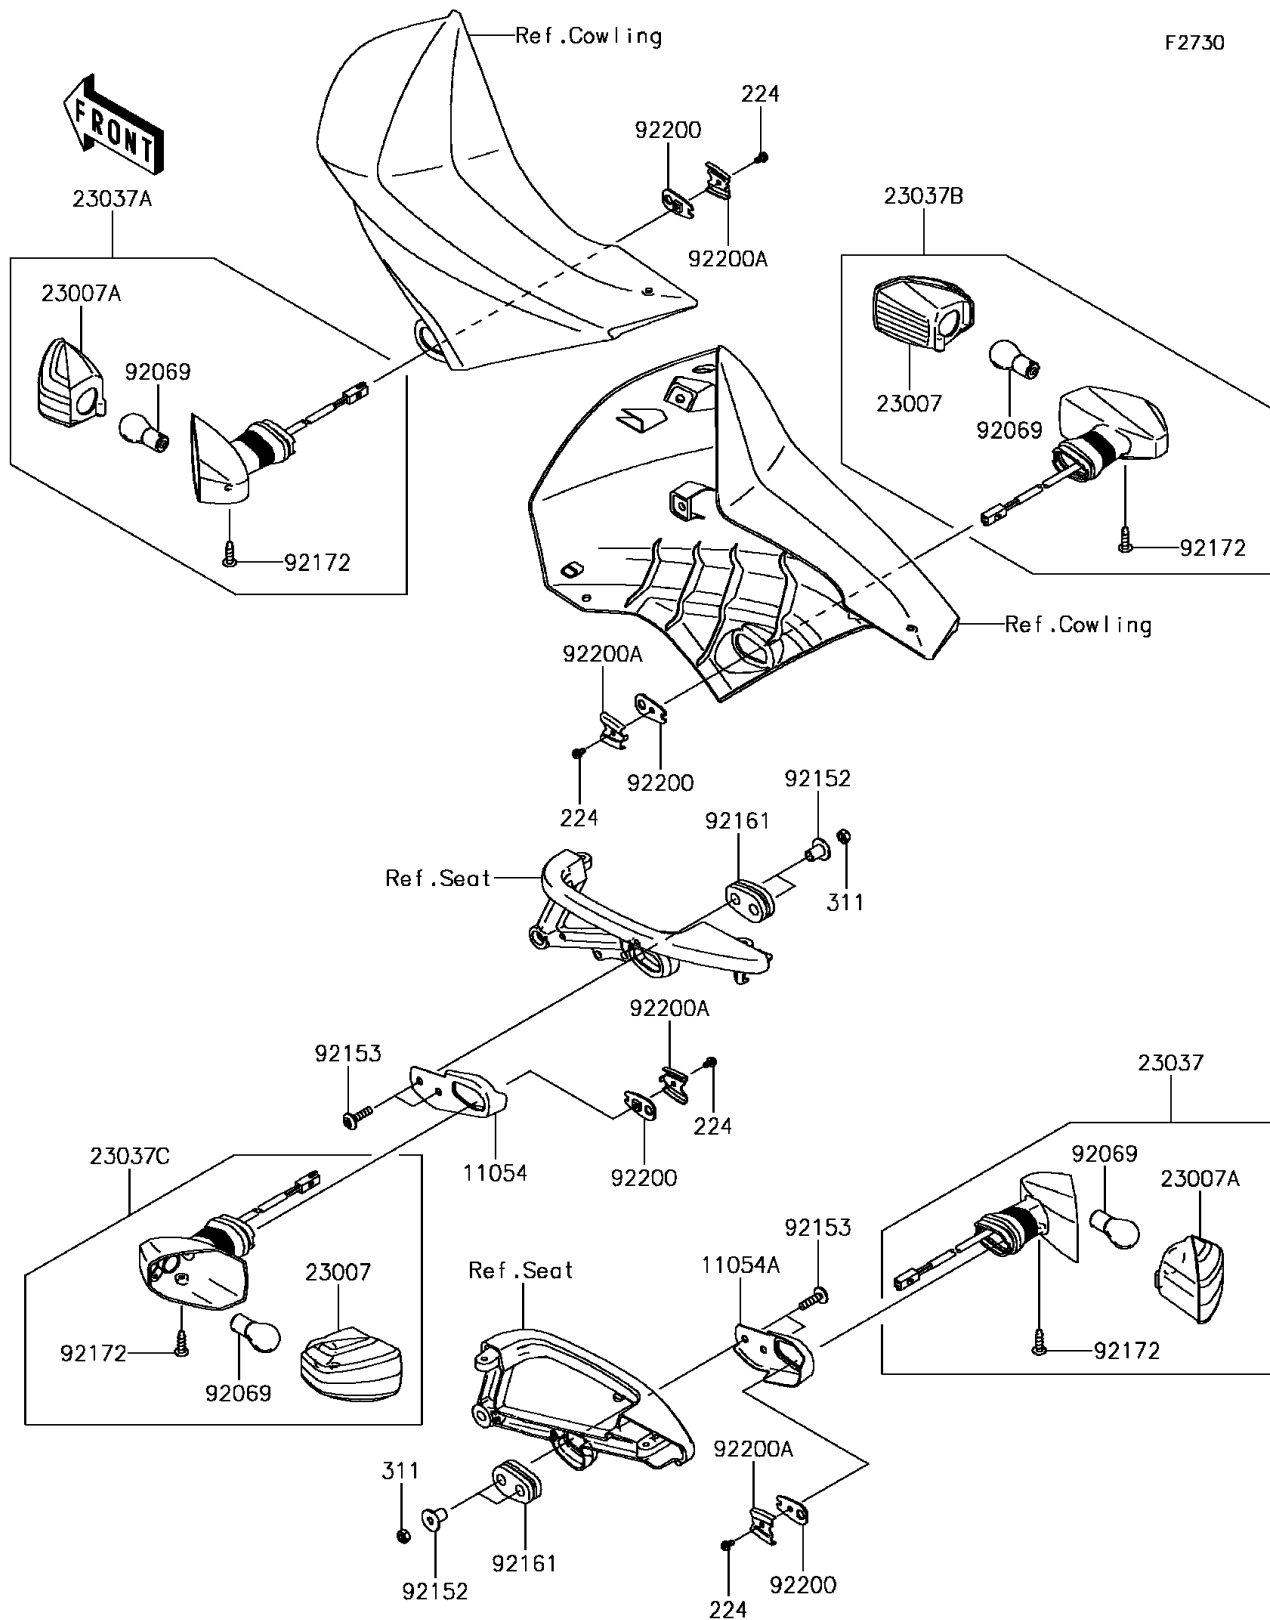

2015 KLR™ 650

PARTS DIAGRAM

Turn Signals

2015 KLR™ 650

PARTS LIST

Turn Signals

Kawasaki

Let the Good Times Roll®

ITEM NAME

PART NUMBER

QUANTITY
