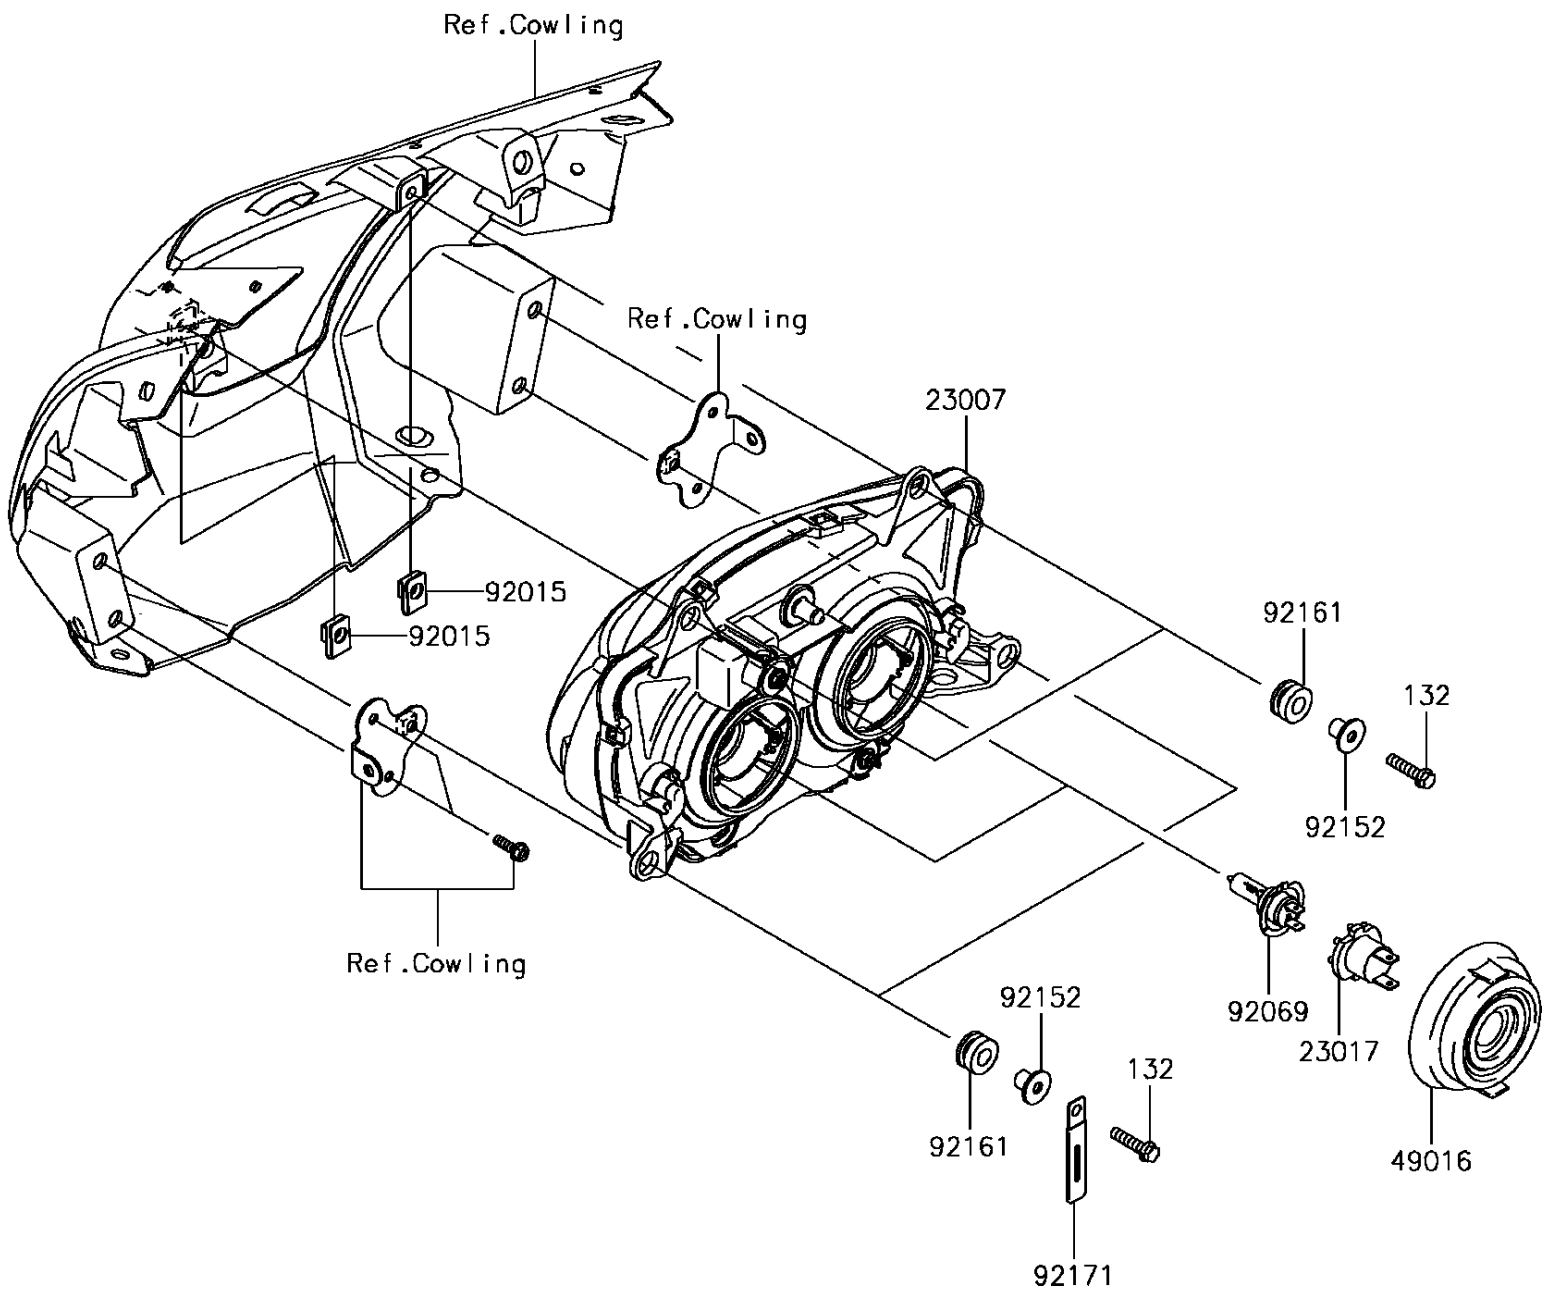

2015 KLR650

PARTS DIAGRAM

Headlight(s)

F2710

2015 KLR650

PARTS LIST

Headlight(s)

ITEM NAME

PART NUMBER

QUANTITY
