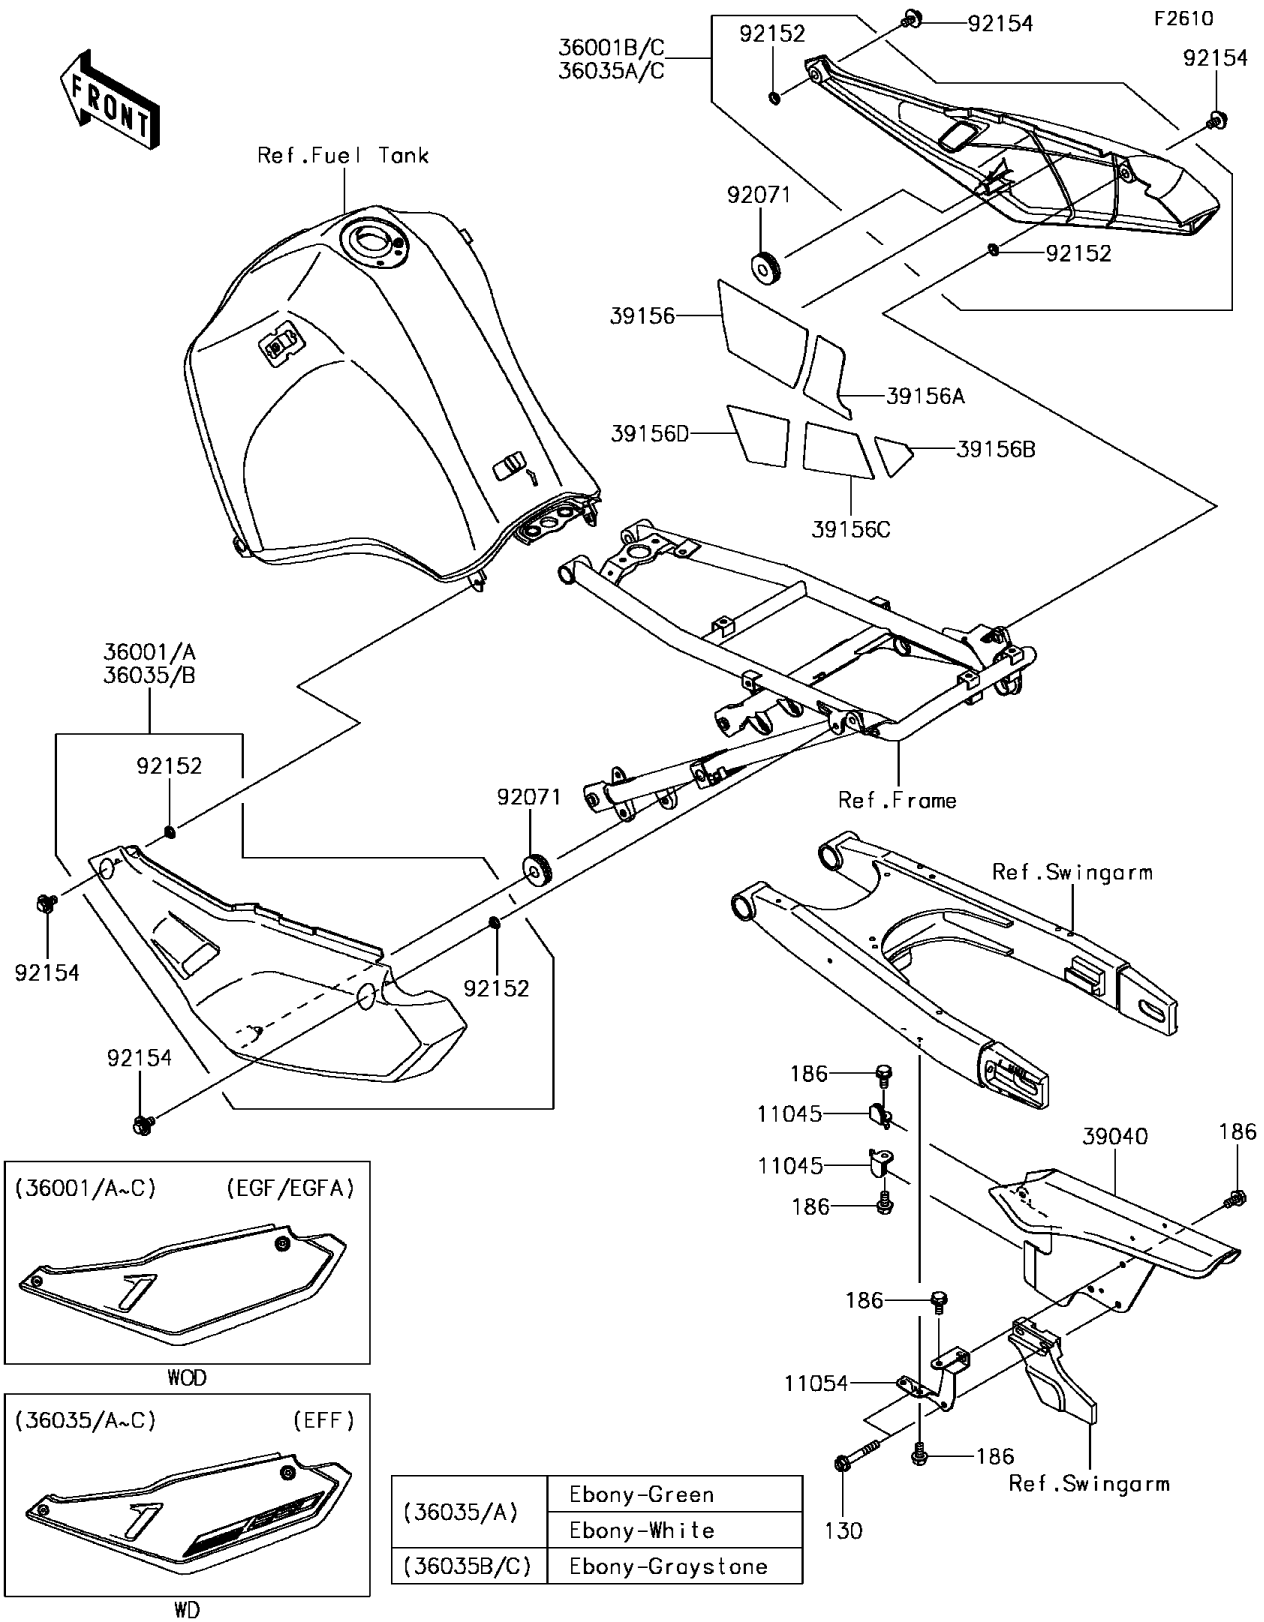

2015 KLR650

PARTS DIAGRAM

Side Covers/Chain Cover

2015 KLR650

PARTS LIST

Side Covers/Chain Cover

Kawasaki

Let the Good Times Roll®

ITEM NAME

PART NUMBER

QUANTITY
