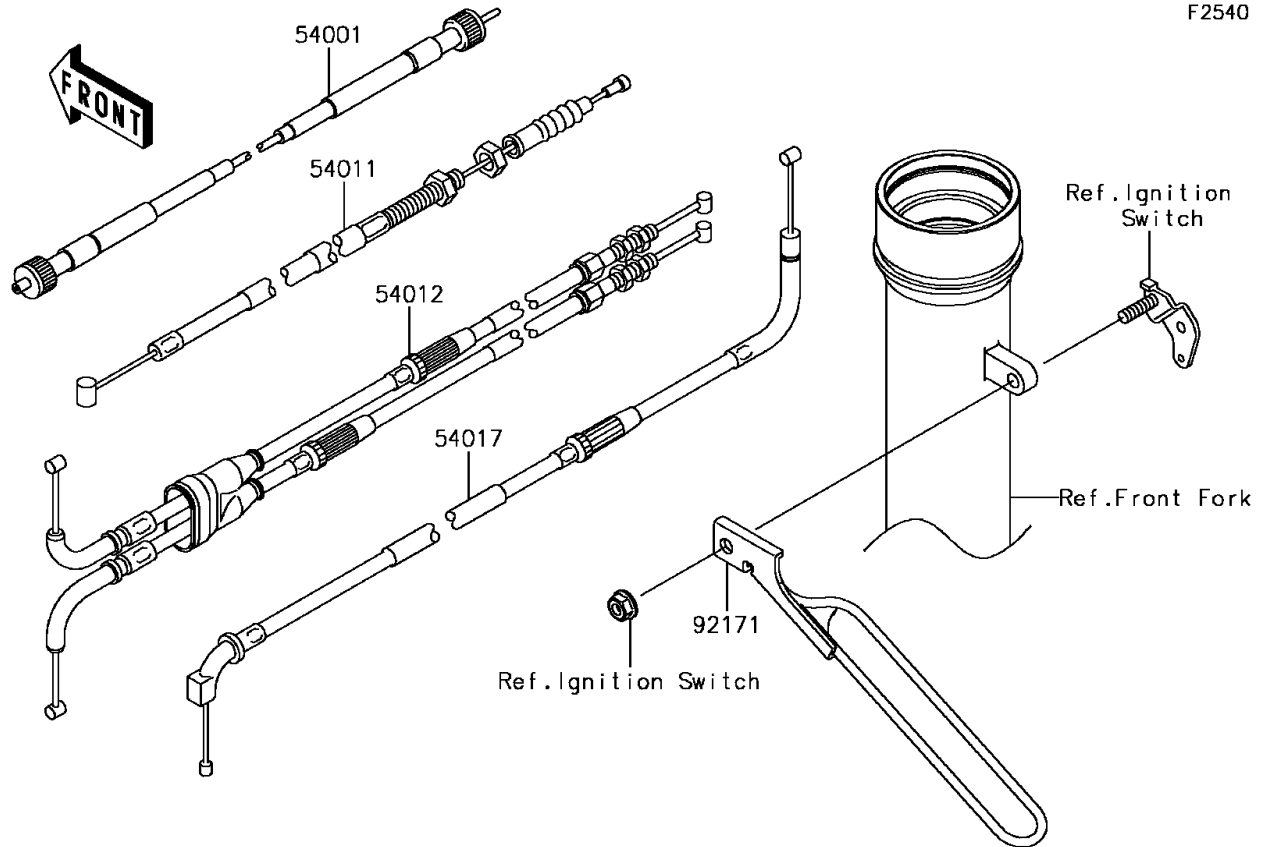

2015 KLR650

PARTS DIAGRAM

Cables

F2540

2015 KLR650

PARTS LIST

Cables

Kawasaki

Let the Good Times Roll®

ITEM NAME

PART NUMBER

QUANTITY
