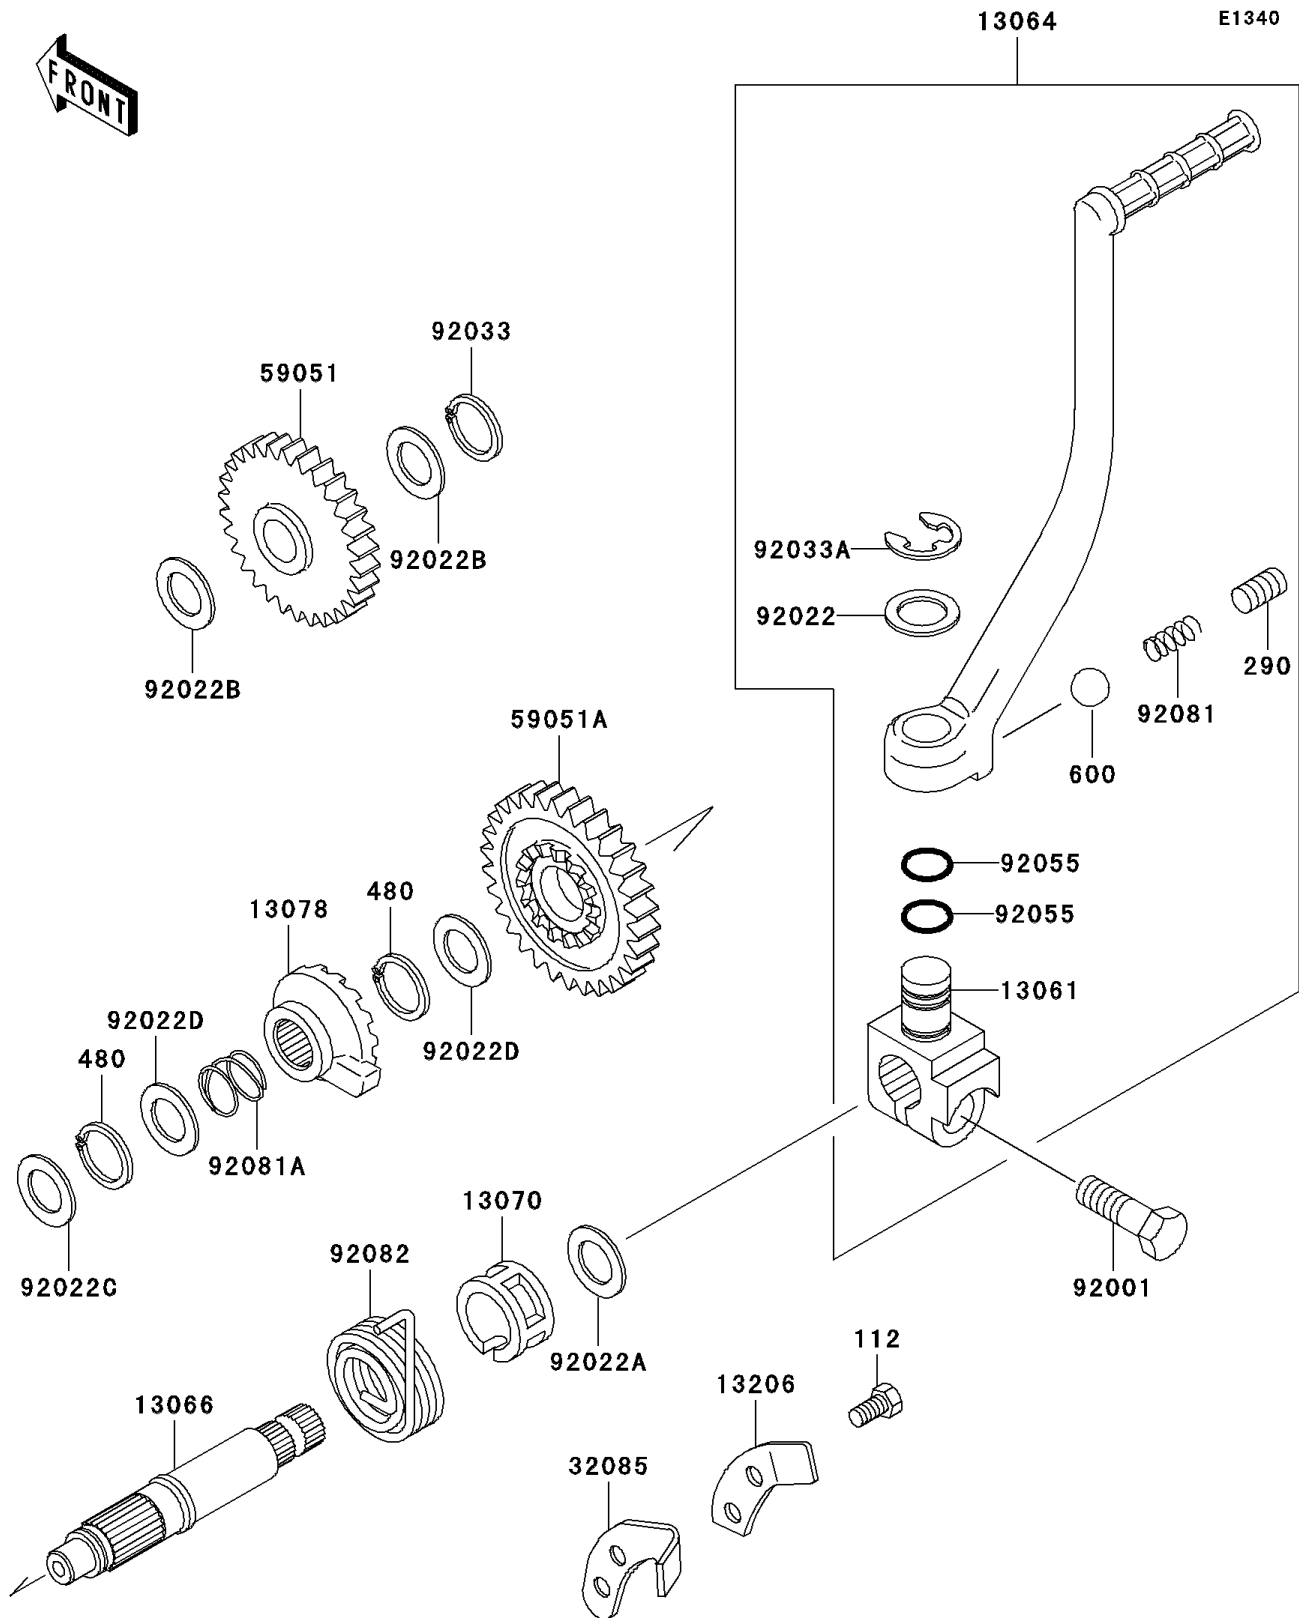

1998 KLR250

PARTS DIAGRAM

Kickstarter Mechanism

1998 KLR250

PARTS LIST

Kickstarter Mechanism

ITEM NAME

PART NUMBER

QUANTITY
