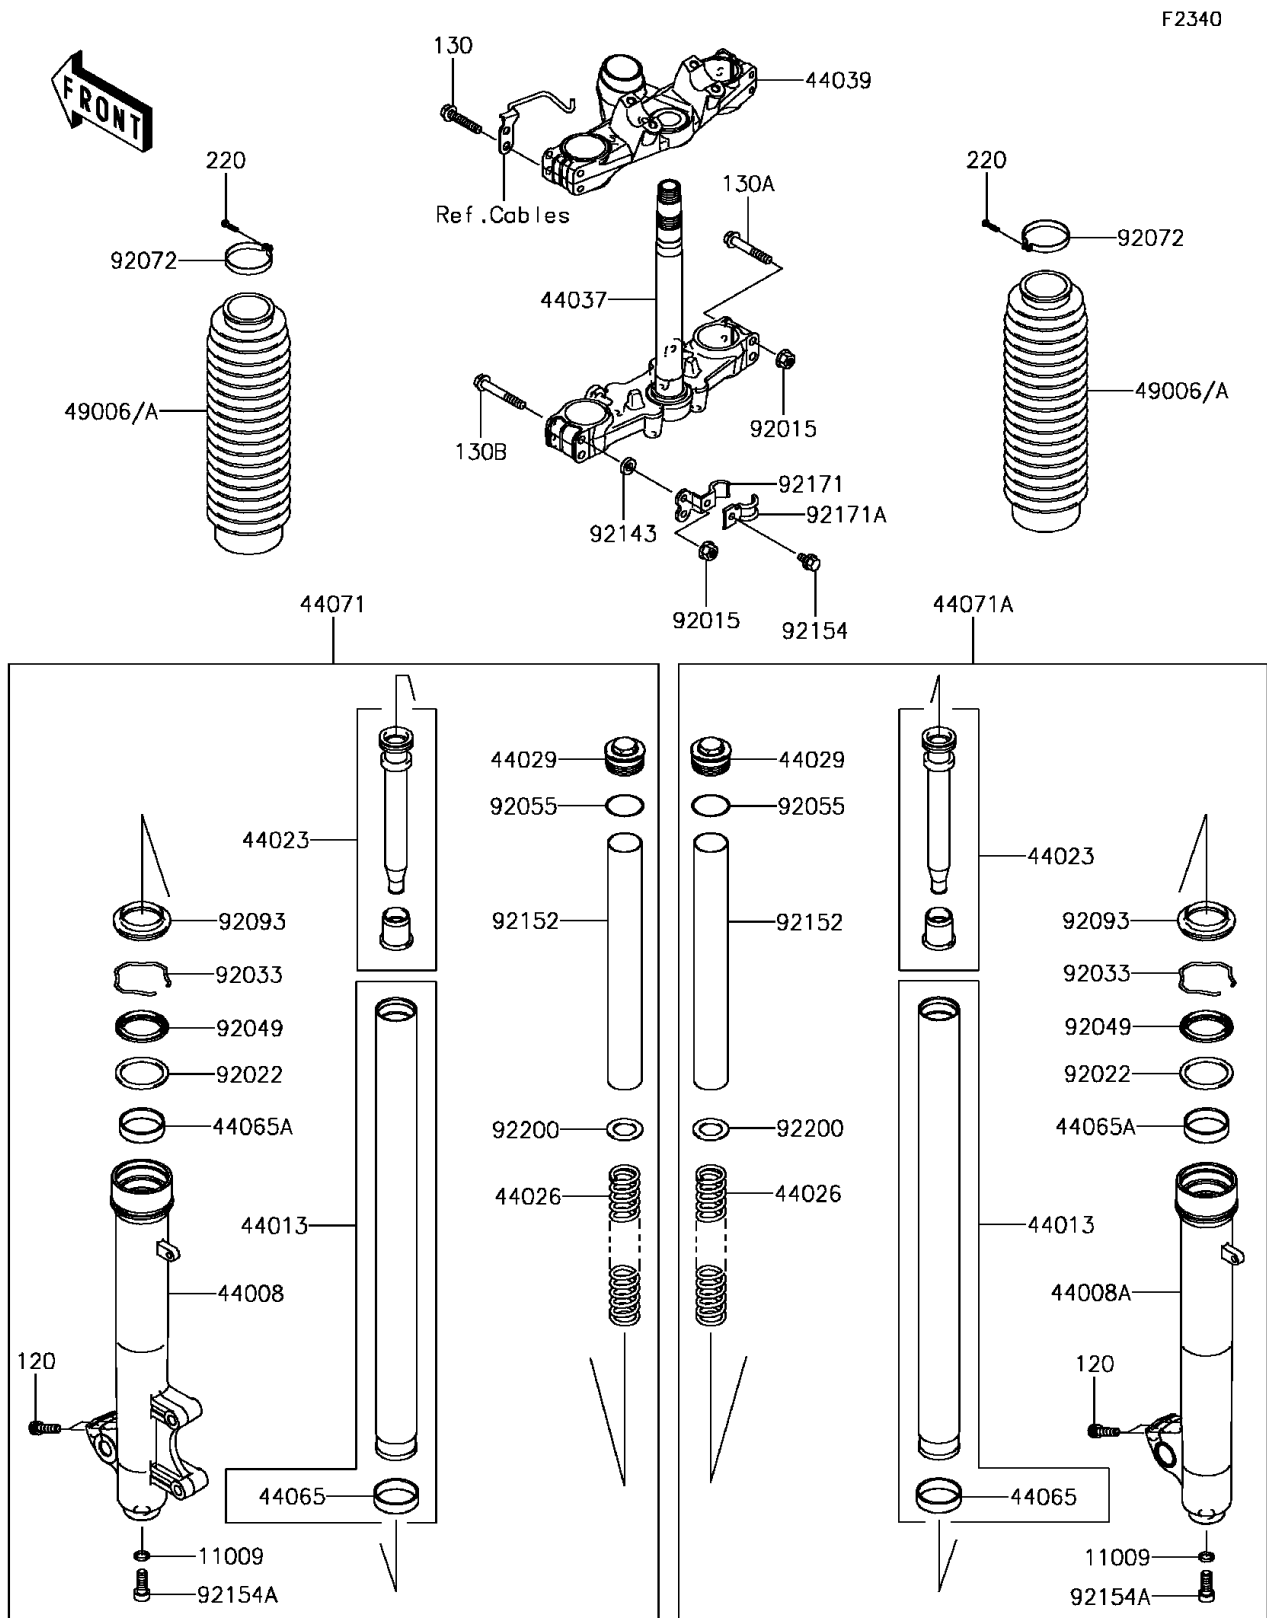

2015 KLR650

PARTS DIAGRAM

Front Fork

2015 KLR650

PARTS LIST

Front Fork

Kawasaki

Let the Good Times Roll®

ITEM NAME

PART NUMBER

QUANTITY
