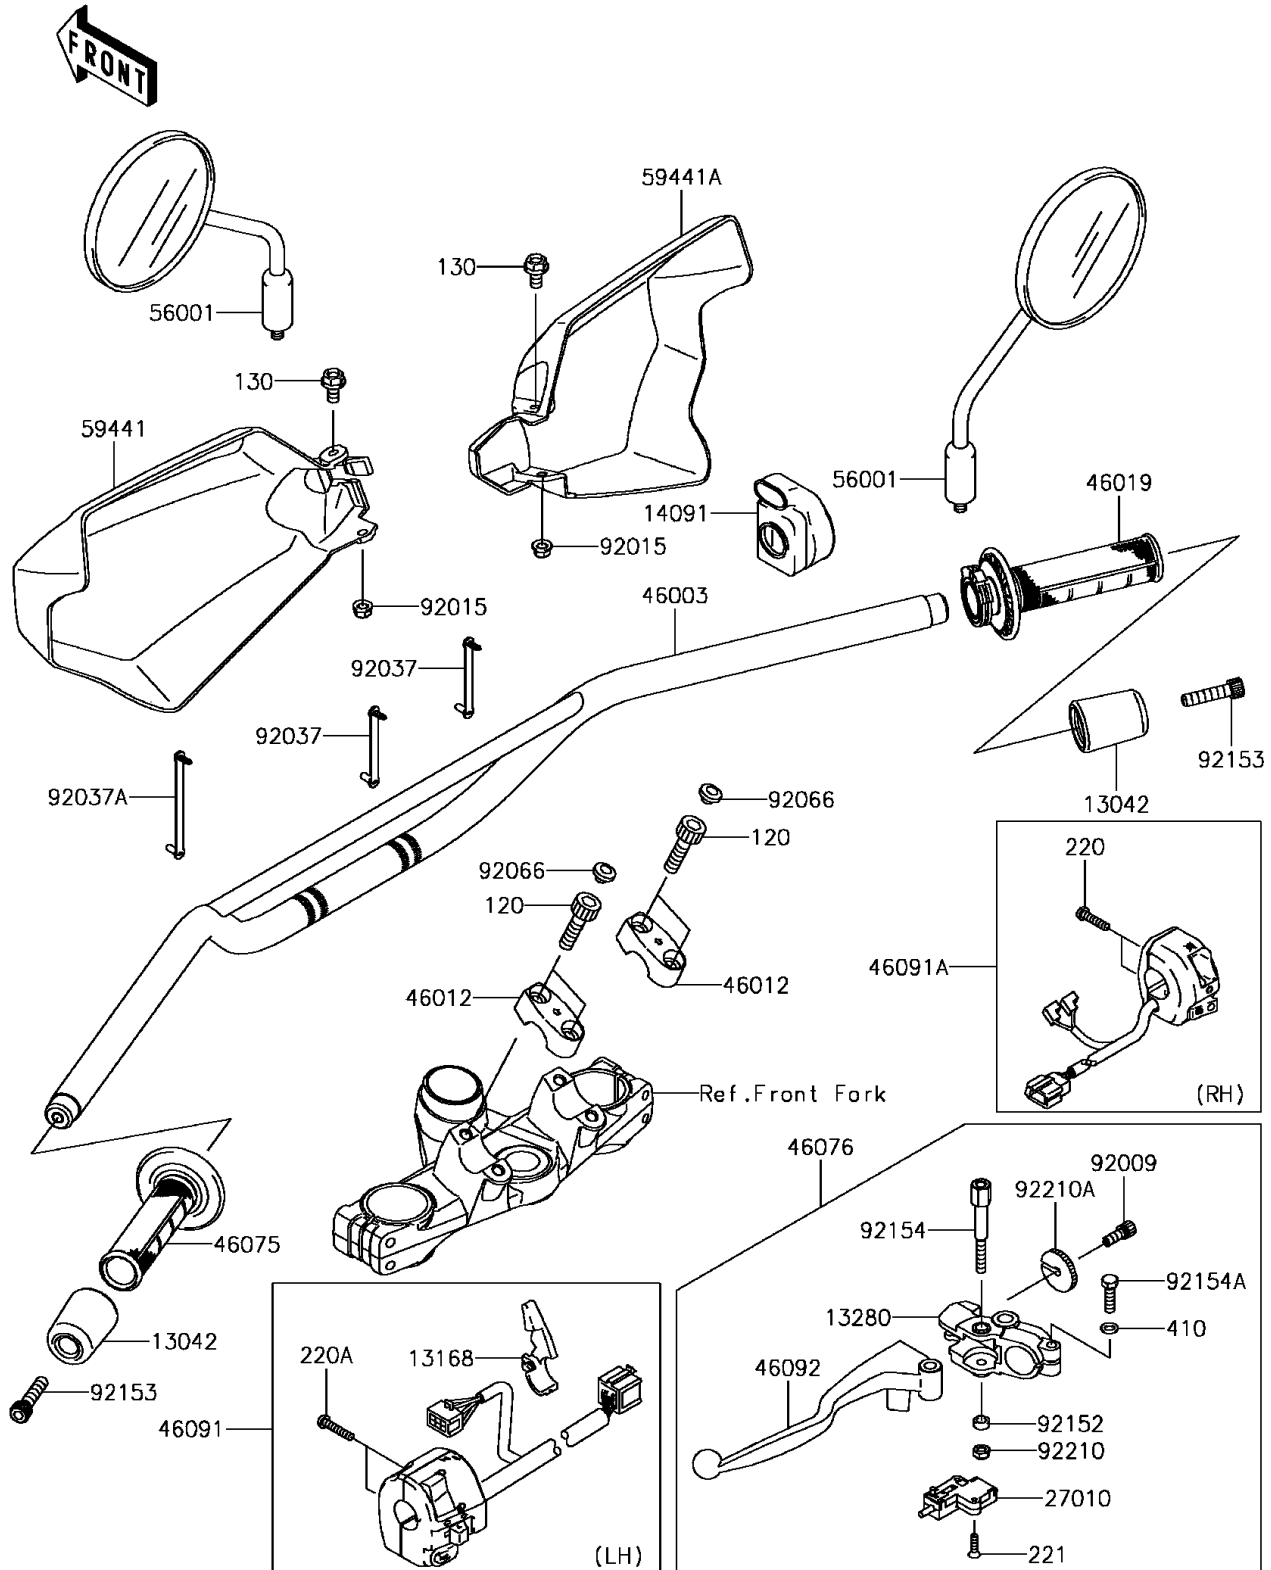

2016 KLR™ 650 CAMO

PARTS DIAGRAM

Handlebar

F2310

2016 KLR™ 650 CAMO

PARTS LIST

Handlebar

ITEM NAME

PART NUMBER

QUANTITY
