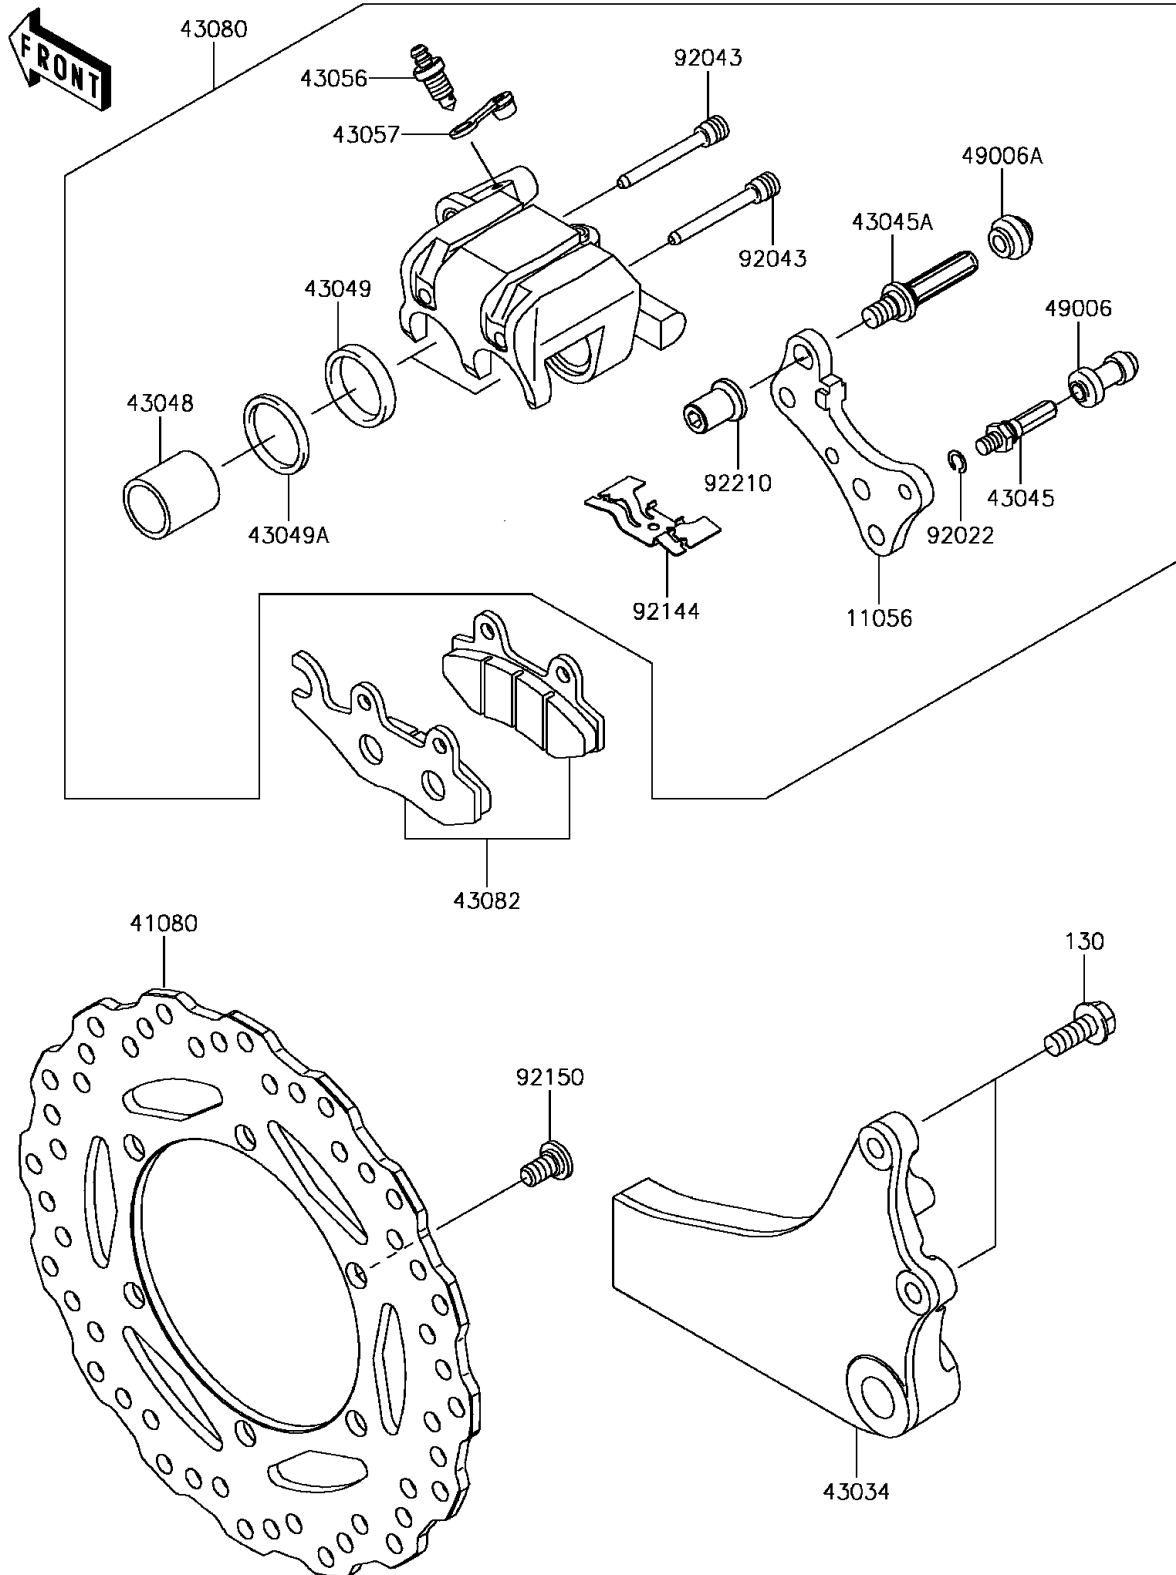

2015 KLR650

PARTS DIAGRAM

Rear Brake

F2294

2015 KLR650

PARTS LIST

Rear Brake

ITEM NAME

PART NUMBER

QUANTITY
