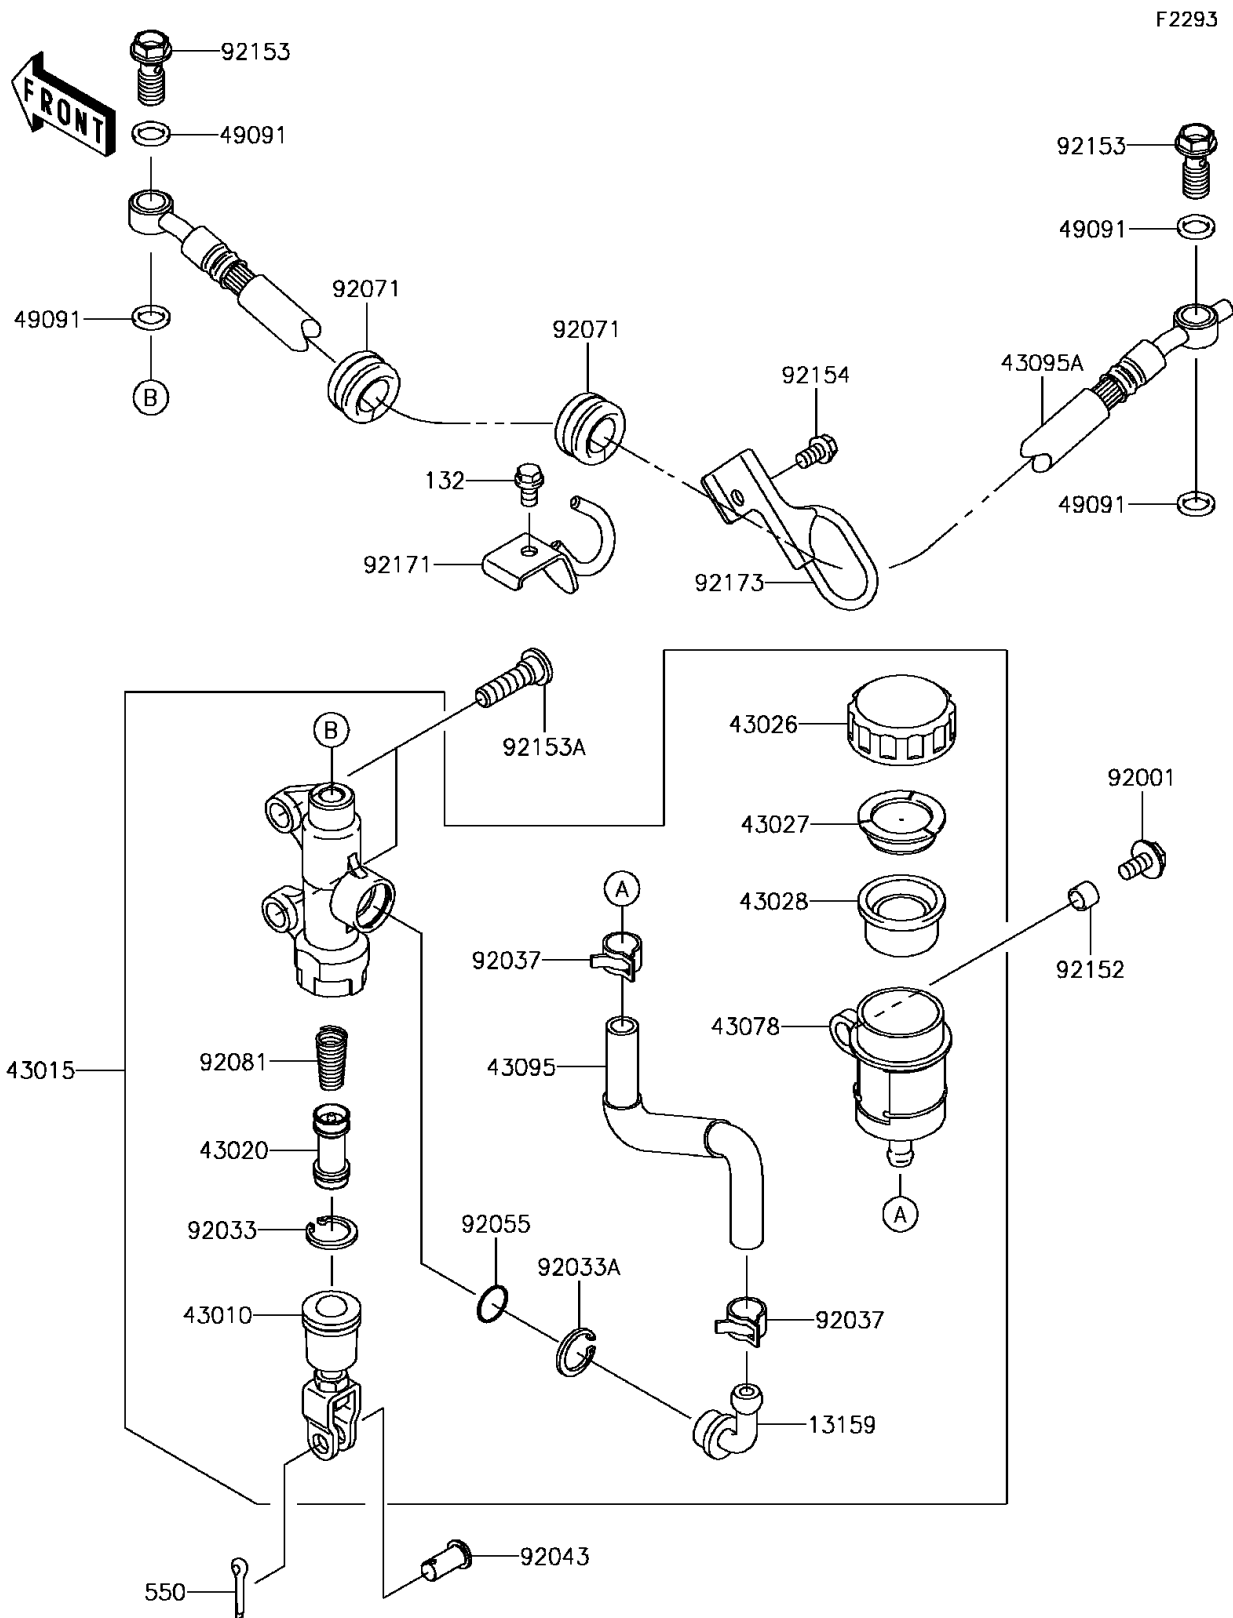

2015 KLR650

PARTS DIAGRAM

Rear Master Cylinder

2015 KLR650

PARTS LIST

Rear Master Cylinder

ITEM NAME

PART NUMBER

QUANTITY
